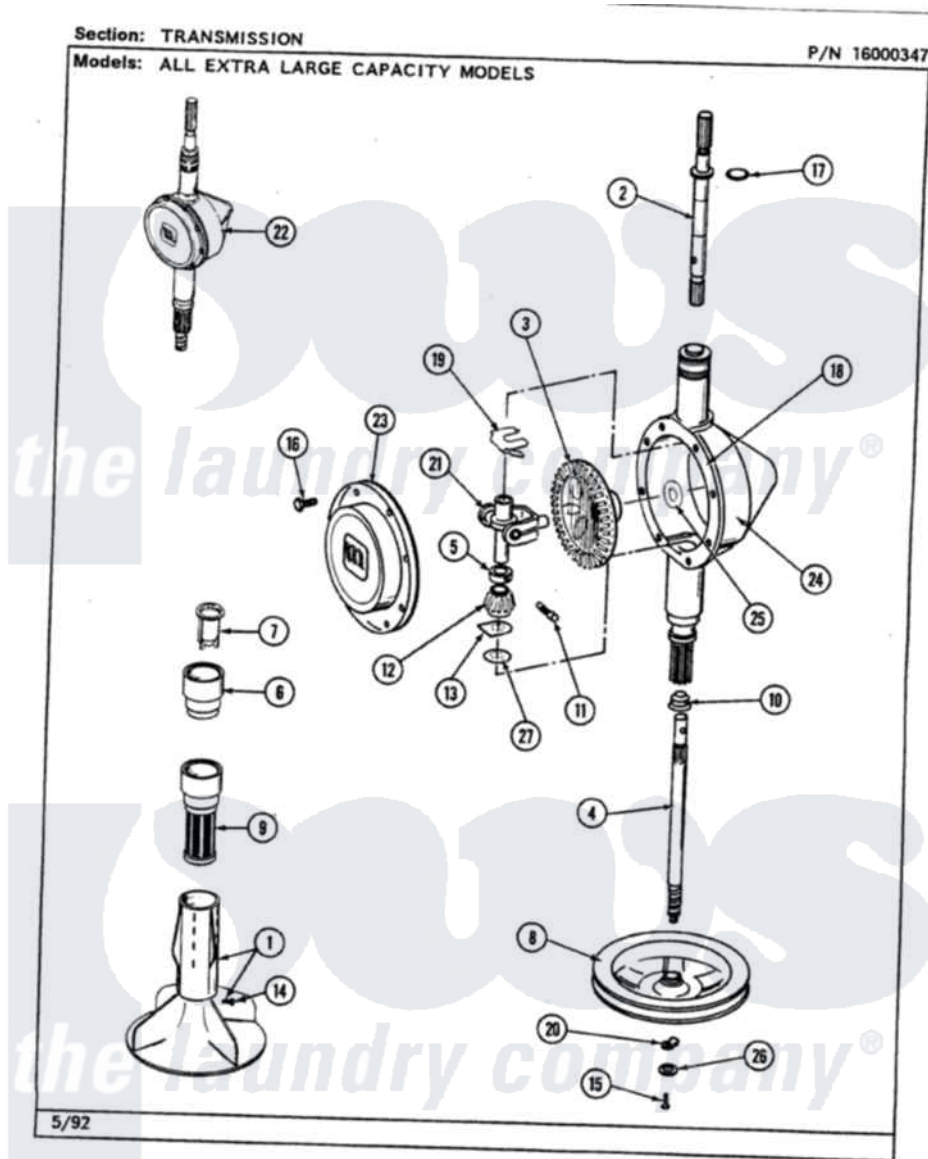

Maytag LAT8520BAW 06 - TRANSMISSION

42

Maytag [Residential Maytag LAT8520BAW Washer Parts](#) Parts Diagram 06 - TRANSMISSION
Click on the part number to view part

Item	Original Part Number	Replaced By	Status	Part Description
1	207228			Agitator W/Lock Screw
2	207153	6-2097820		Kit- Shaft
3	206713	6-2067130		Gear- Beve
4	215410	12001450		Ctr Shaft W/Collar Andkeeper- Dp
5	215415		Not Available	COLLAR, LOWER
7	215733			Dispensing Cup
8	211059	6-2301530		Pulley
9	207426			Lint Filter Deep
10	206602	207843		Lip Seal Repair Kit
11	Y206629			Pin, Collar
12	215401	W10221114		Pinion
13	215395			Plate, Clutch
14	206478		Not Available	SCREW & WASHER FOR AGITATOR
15	211375	681582		Screw
16	215417		Not Available	SCREW, TRANSMISSION

17	210690		Seal, Rubber
18	Y058700	675652	Adhesive
19	215581		Spring, Agitator Shaft
20	211089		Lug, Stop Pulley
21	206685	6-2066850	Yoke
22	206707	6-2097750	Trans Dee
23	206628		Cover, Transmission
24	206624	6-2097750	Trans Dee
25	215394		Washer, Bevel Gear
26	211090	22003555	Washer, Stop Lug
27	211483	6-2114830	Washer- SP