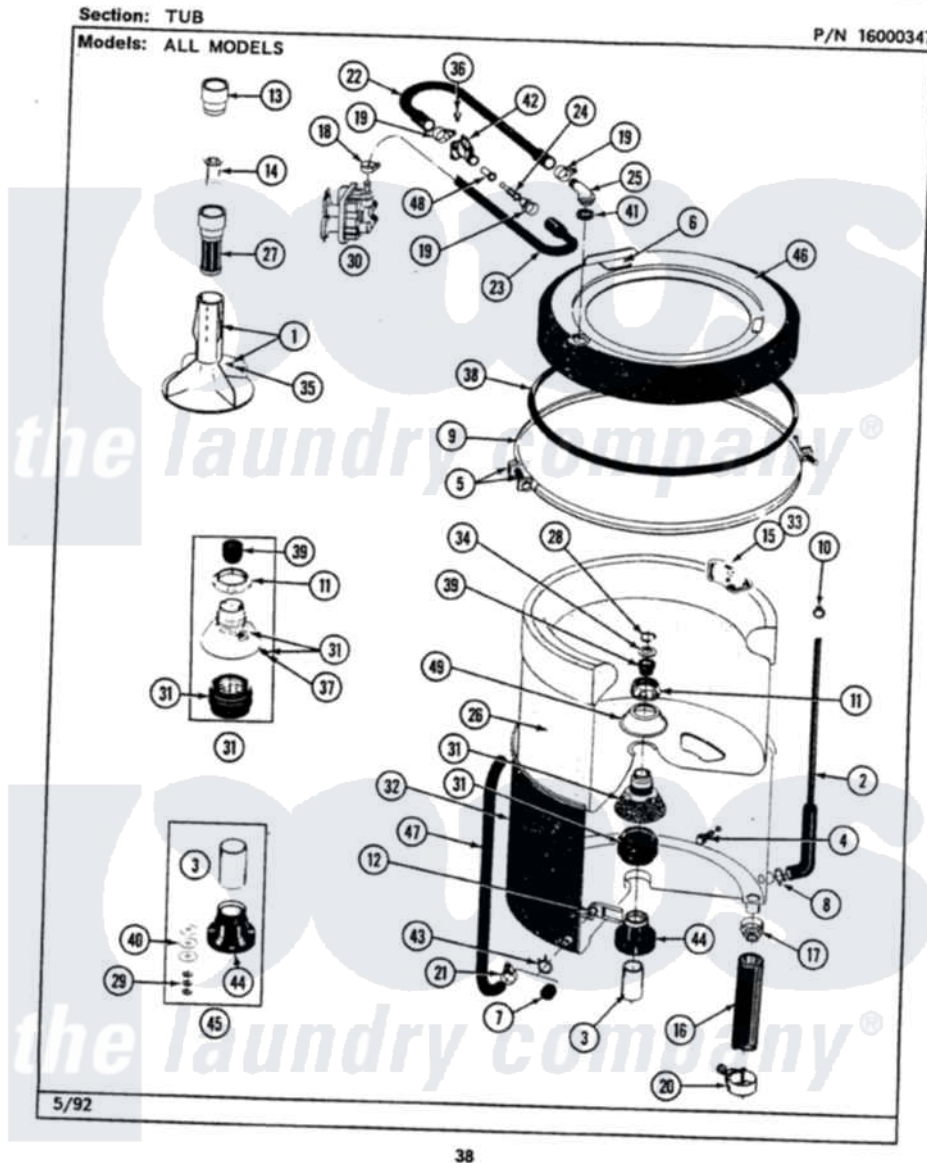

# Maytag LAT8520BAW 07 - TUB

Maytag [Residential Maytag LAT8520BAW Washer Parts](#) Parts Diagram 07 - TUB  
Click on the part number to view part

Item	Original Part Number	Replaced By	Status	Part Description
1	<a href="#">207228</a>			Agitator W/Lock Screw
2	212942	<a href="#">22001619</a>		Tube, Water Level Switch
3	<a href="#">211130</a>			Bearing Liner, Tub Bearing
4	200744	<a href="#">W10175939</a>		Bolt
"	205254	<a href="#">W10175938</a>		Bolt
5	<a href="#">205529</a>			Nut And Bolt Kit For Tub Clam
6	<a href="#">215232</a>			Bumper, Unbalance
8	<a href="#">211641</a>			Clamp, 1-1/16"
9	<a href="#">200846</a>			Clamp - Tub Cover
10	410296	<a href="#">596669</a>		Clamp, Manifold
11	211047	<a href="#">6-2110472</a>		Nut- Clamp
12	<a href="#">214434</a>			Spout, Deflector
14	<a href="#">215733</a>			Dispensing Cup
16	<a href="#">213045</a>			Hose, Outer Tub Part Not Used
17	200900	<a href="#">616099</a>		Clamp
18	<a href="#">201575</a>			Clamp, Hose