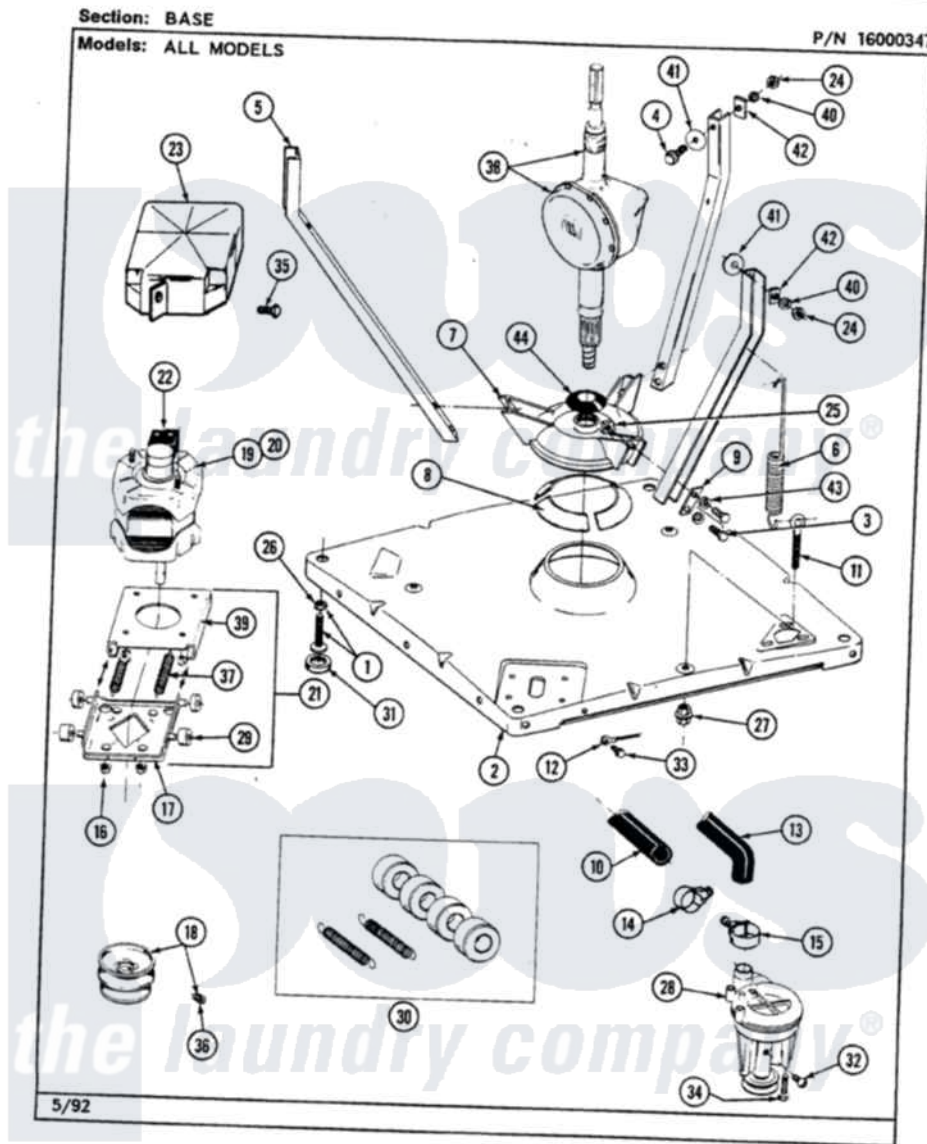

Maytag LAT8520BBL 01 - BASE

44

Maytag Residential Maytag LAT8520BBL Washer Parts Parts Diagram 01 - BASE
 Click on the part number to view part

Item	Original Part Number	Replaced By	Status	Part Description
1	Y302699	22003428		Leg, Adjustable
2	203274			Base With Damper Pads
3	Y015627			Screw- Hex
4	205254	W10175938		Bolt
"	200744	W10175939		Bolt
5	213053			Brace, Tub Part Not Used
6	213054			Centering Spring - 3 Used
7	203725			Damper W/Bolt And Clip
8	203956			Damper Pad Kit
9	213073			Washer, Double Brace
10	214767	22001448		Hose, Pump
11	213120	216416		Bolt, Eye/Centering Spring
12	204807			Ground Wire, Supp. Plte To Top Cover
13	213045			Hose, Outer Tub Part Not Used
14	200461	285655		Clamp, Hose