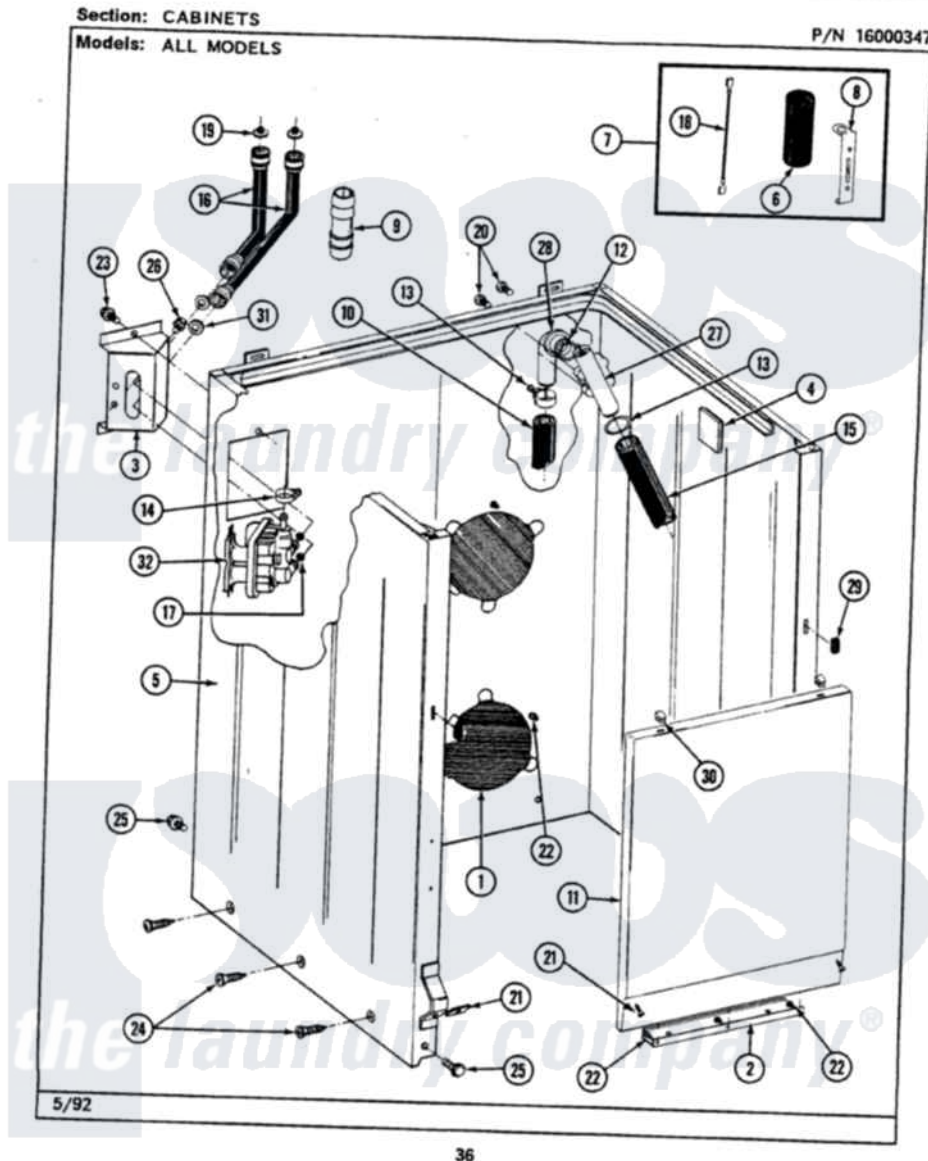

# Maytag LAT8520BBL 02 - CABINET

Maytag Residential Maytag LAT8520BBL Washer Parts Parts Diagram 02 - CABINET  
Click on the part number to view part

Item	Original Part Number	Replaced By	Status	Part Description
1	211878		Not Available	PLATE, ACCESS
2	<a href="#">213846</a>			Guard, Belt
3	214812	<a href="#">22002361</a>		Bracket, Water Valve
4	<a href="#">215058</a>			Pad, Cabinet Bumper
5	203319L		Not Available	(ALMOND)
6	<a href="#">Y200832</a>			Capacitor
7	<a href="#">206103</a>			Capacitor Kit
8	<a href="#">211149</a>			Clip, Capacitor
9	<a href="#">Y216015</a>			Coupling, Hose
10	<a href="#">Y059149</a>			(7/8" I.D. CARTON OF 50 FT.)
"	<a href="#">216017</a>			Hose, Drain
11	212998L		Not Available	FRONT PANEL-ALMOND
12	<a href="#">214765</a>			Gasket, Siphon Break
13	200908	<a href="#">285655</a>		Clamp, Hose
14	<a href="#">201575</a>			Clamp, Hose
15	214767	<a href="#">22001448</a>		Hose, Pump

16	<a href="#">202860</a>		Inlet Hose Assembly
17	214337	<a href="#">96160</a>	Screen
18	<a href="#">203237</a>		No.17 Wire With Terminal
19	200961	<a href="#">12001413</a>	Strainer And Washer Kit
20	<a href="#">Y014874</a>		Screw, Idler Arm And Sleeve
21	<a href="#">204439</a>		Screw And Fstner Assembly
22	211294	<a href="#">90767</a>	Screw, 8A X 3/8 HeX Washer Head Tapping
23	212276	<a href="#">W10116760</a>	Screw
24	<a href="#">213007</a>		Xfor Cabinet See Cabinet, Back
25	213121	<a href="#">3400111</a>	Screw, 12-14 X 5/8
"	213122	<a href="#">27001200</a>	Screw
26	<a href="#">Y313561</a>		Screw----NA
27	<a href="#">206638</a>		Siphon Break
28	Y216016	<a href="#">W10116738</a>	Elbow
29	214376	<a href="#">22002331</a>	Spacer, Front Panel
30	212982	<a href="#">22001650</a>	Fastener, Spring
31	<a href="#">Y013783</a>		Washer, Inlet Hose
32	<a href="#">205613</a>		Water Valve