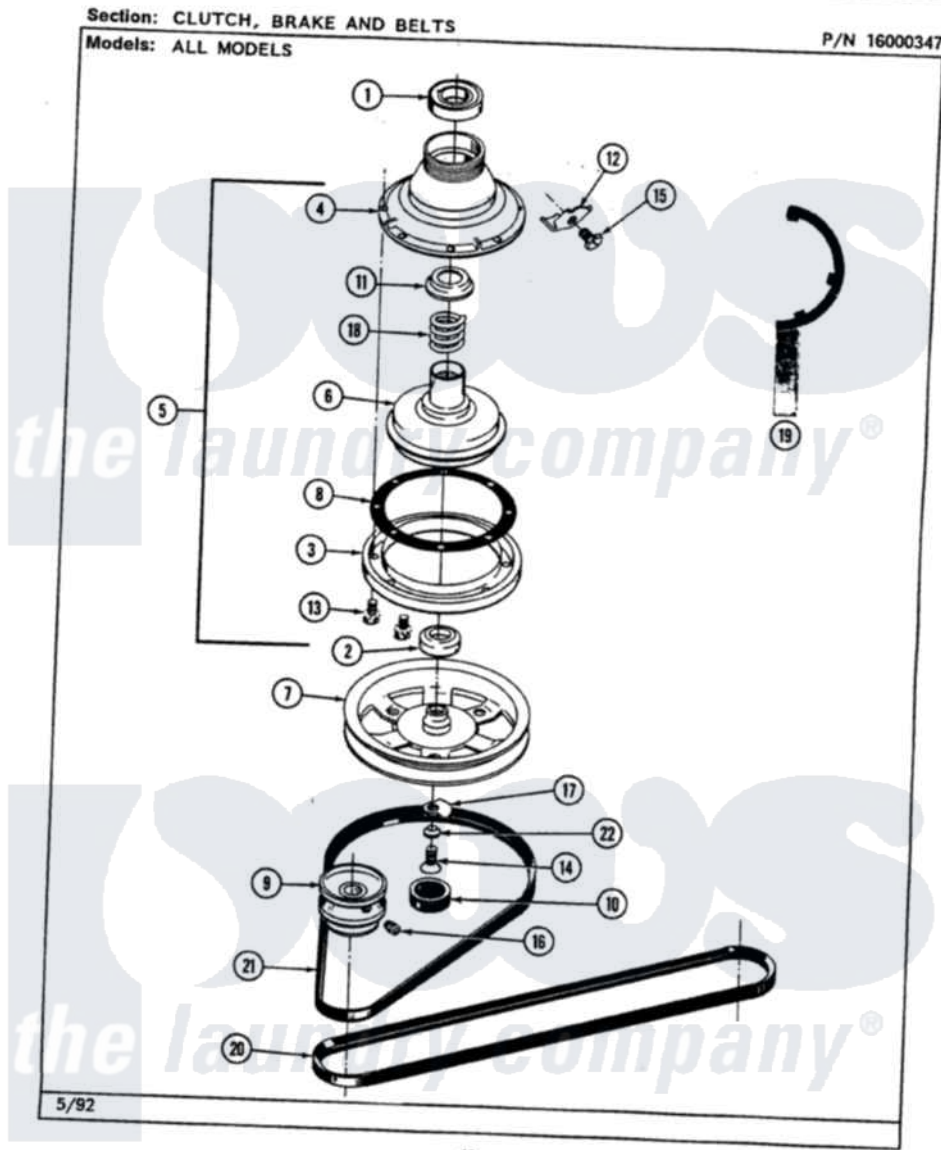

Maytag LAT8520BBL 03 - CLUTCH, BRAKE & BELTS

Maytag Residential Maytag LAT8520BBL Washer Parts Parts Diagram 03 - CLUTCH, BRAKE & BELTS
 Click on the part number to view part

Item	Original Part Number	Replaced By	Status	Part Description
1	Y200720	22003441		Bearing, Rear
2	200835			Bearing, Brake Rotor
3	211043	6-2011900		Brake Asse
4	211045	6-2011900		Brake Asse
5	201190	6-2011900		Brake Asse
6	201126	6-2011900		Brake Asse
7	211059	6-2301530		Pulley
8	211042	6-2011900		Brake Asse
9	200816	6-2008160		Pulley- MO
10	211038		Not Available	CAP, OIL RETAINER
11	211039	6-2011900		Brake Asse
12	213325			Clip, Retaining
13	211000			SCREW, BRAKE DRUM (HEX HEAD)
14	211375	681582		Screw
15	213326			Bolt, Sems Retaining Clip
16	Y053241			Set Screw, Motor Pulley

17	211089		Lug, Stop Pulley
18	211041	6-2011900	Brake Asse
19	Y038315	038315	Tool
20	211124		Part Not Used
21	211125		V Belt, Drive Pulley
22	211090	22003555	Washer, Stop Lug