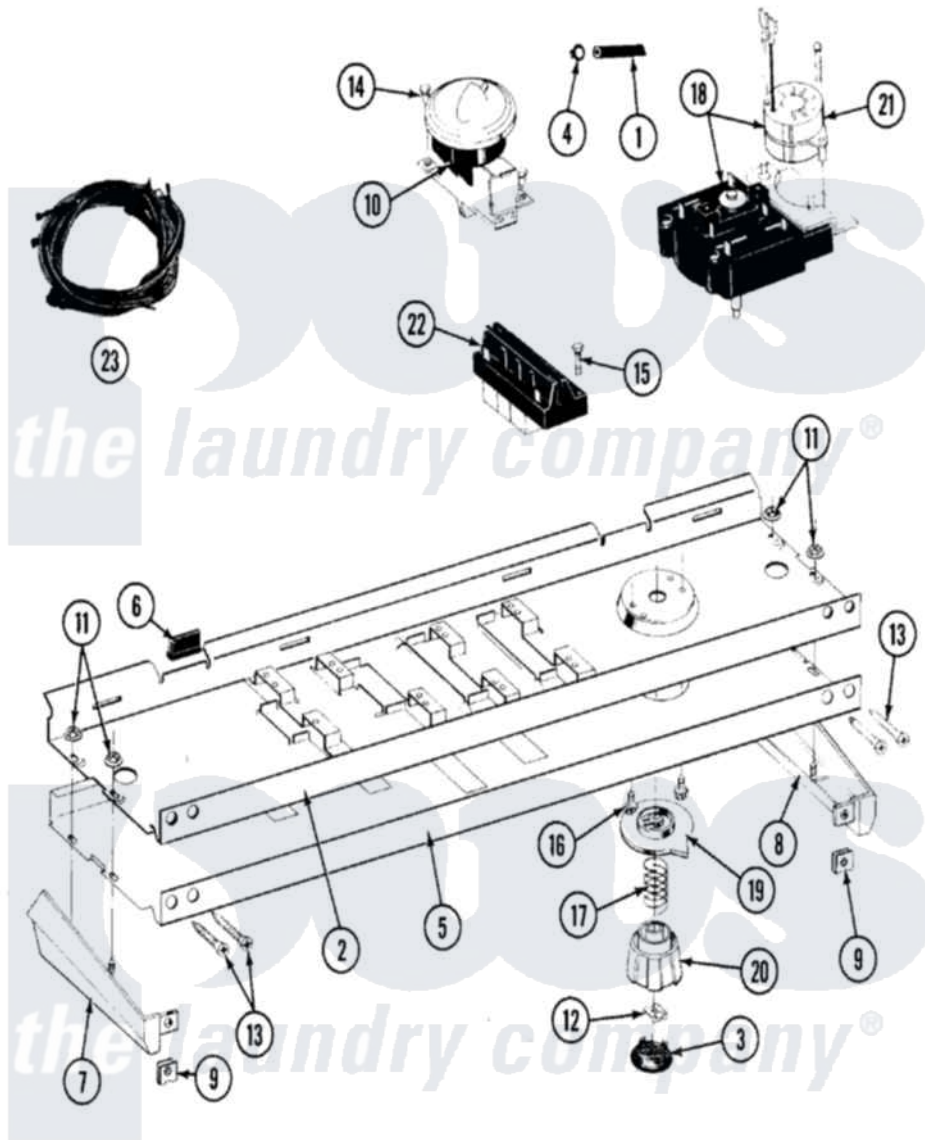

Maytag LAT8520BBL 04 - CONTROL PANEL

Maytag [Residential Maytag LAT8520BBL Washer Parts](#) Parts Diagram 04 - CONTROL PANEL
 Click on the part number to view part

Item	Original Part Number	Replaced By	Status	Part Description
1	212942	22001619		Tube, Water Level Switch
2	214809			Back Up Plate
3	215821		Not Available	CAP, KNOB
4	410296	596669		Clamp, Manifold
5	208118		Not Available	FACIA A8520
6	214897			Pad, Control Panel
7	207215		Not Available	END CAP LH
8	207216		Not Available	END CAP RH
9	214894			Fastener, End Cap
10	207360			Infinite Level Press Switch
11	214872			Palnut, End Cap Note: Nut, Lamp Holder
12	211605			Bezel, Timer Dial
13	210932			Screw, No.8 X 9/16 Ctsk Note: Screw, Inlet Duct
14	211168	W10139210		Screw, 8-18 X 5/16
15	213117	67006908		Screw, Ice Rack

16	213966	3400014	Screw
17	211065		Spring, Index Wheel
18	207376	22207376	Timer
19	215827		Not Available TIMER DIAL SKIRT
20	215828		Knob, Timer
21	205033	22205033	Motor- Tim
22	207367		Not Available TEMP CONTROL SWITCH - 4 BUTTON
23	207382		Wire Harness