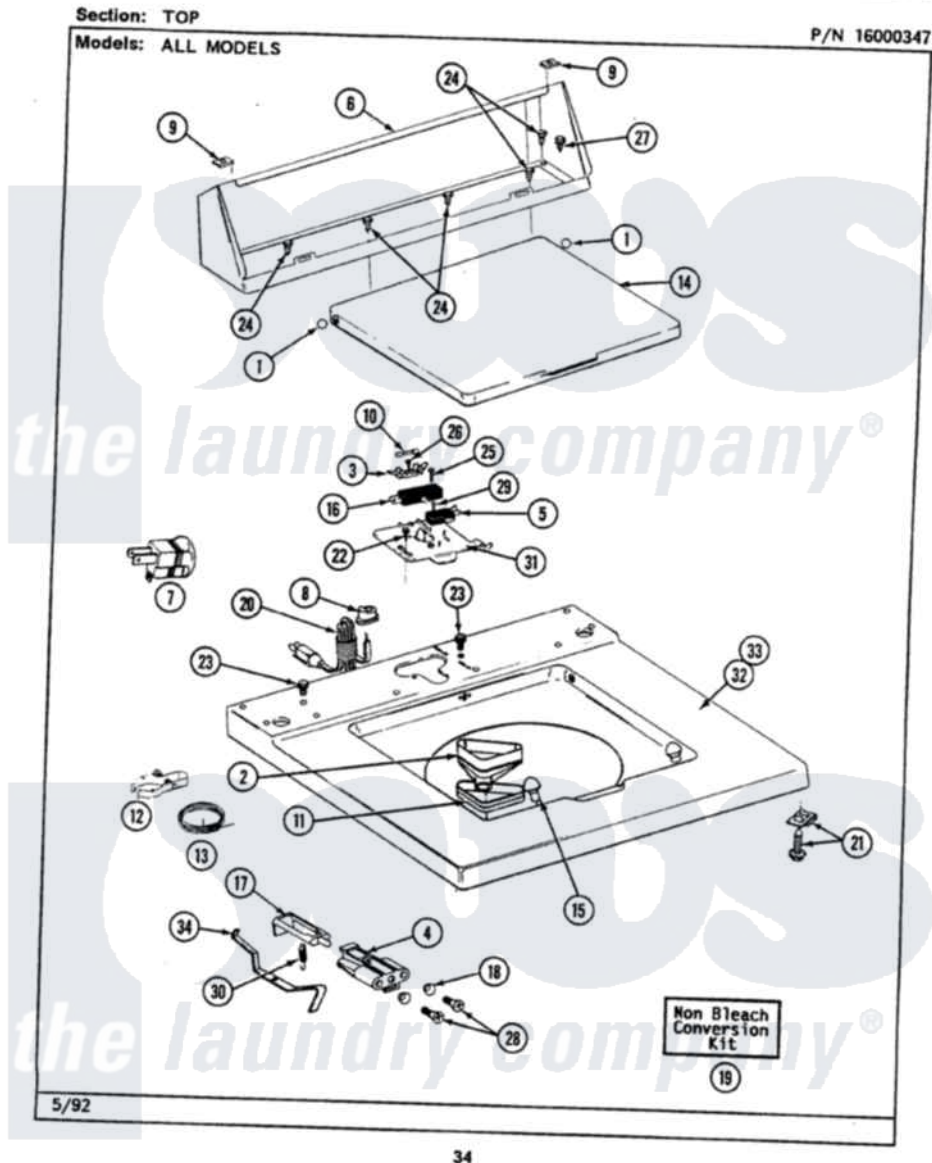

Maytag LAT8520BBL 05 - TOP

Maytag [Residential Maytag LAT8520BBL Washer Parts](#) Parts Diagram 05 - TOP
 Click on the part number to view part

Item	Original Part Number	Replaced By	Status	Part Description
1	211726			Hinge, Ball Lid
2	215578			Bleach Inlet Almond
3	207167			Block, Fuse
4	214279	204968		Plunger And Bracket Assembly--W
5	207166			Switch, Check
6	205635L		Not Available	CONSOLE (ALM)
7	Y201808			Converter
8	211881			Grommet, Cord Part Not Used-Gas Models Only
9	215075			Fastener, Control Panel To Console
10	207168	22001682		Switch Assembly, Lid W/4amp Fuse
11	214436			Gasket
12	301548			Clamp, Ground Wire
13	311155			Ground Wire And Clamp
14	216073L		Not Available	(ALMOND)---NA

15	212716		Bumper, Lid
16	205415	279347	Switch-Lid
17	215700		Not Available
18	211500		LID SWITCH PLUNGER
19	205997		Washer, Bracket To Top Cover
20	204590		Non-Bleach Conversion Kit
21	204445		Cord, Power
22	207159	489355	Screw And Fastener Assembly
23	210186	3370225	Screw, 8 X 1/2
24	211294	90767	Screw
25	213501		Screw, 8A X 3/8 HeX Washer Head Tapping
26	215705	Y311711	Screw, No.6-20 X 1-1/8 Inch
27	Y313559		Screw, Fuse Block
28	910182	25-7809	Screw
29	912012	3400409	Screw, No.6-20 1/2 Flthd Torx
30	213720		Screw
31	Y215699	22001678	Spring, Lid Switch
32	207170L		Bracket, Switch And Fuse
34	215704		Top Cover Assembly ALM----NA
			Lever, Unbalance