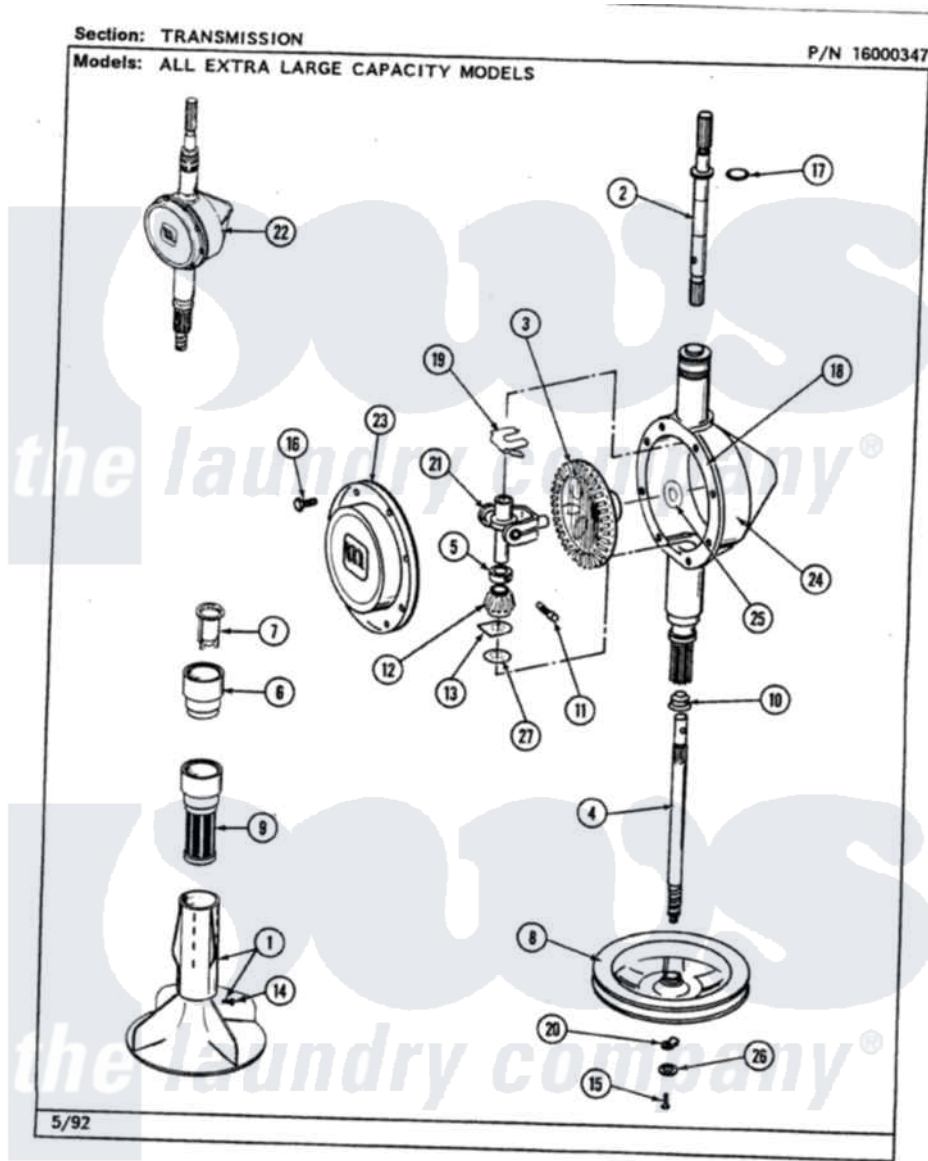

Maytag LAT8520BBL 06 - TRANSMISSION

42

Maytag Residential Maytag LAT8520BBL Washer Parts Parts Diagram 06 - TRANSMISSION
Click on the part number to view part

Item	Original Part Number	Replaced By	Status	Part Description
1	207228			Agitator W/Lock Screw
2	207153	6-2097820		Kit- Shaft
3	206713	6-2067130		Gear- Beve
4	215410	12001450		Ctr Shaft W/Collar Andkeeper- Dp
5	215415		Not Available	COLLAR, LOWER
7	215733			Dispensing Cup
8	211059	6-2301530		Pulley
9	207426			Lint Filter Deep
10	206602	207843		Lip Seal Repair Kit
11	Y206629			Pin, Collar
12	215401	W10221114		Pinion
13	215395			Plate, Clutch
14	206478		Not Available	SCREW & WASHER FOR AGITATOR
15	211375	681582		Screw
16	215417		Not Available	SCREW, TRANSMISSION

17	210690		Seal, Rubber
18	Y058700	675652	Adhesive
19	215581		Spring, Agitator Shaft
20	211089		Lug, Stop Pulley
21	206685	6-2066850	Yoke
22	206707	6-2097750	Trans Dee
23	206628		Cover, Transmission
24	206624	6-2097750	Trans Dee
25	215394		Washer, Bevel Gear
26	211090	22003555	Washer, Stop Lug
27	211483	6-2114830	Washer- SP