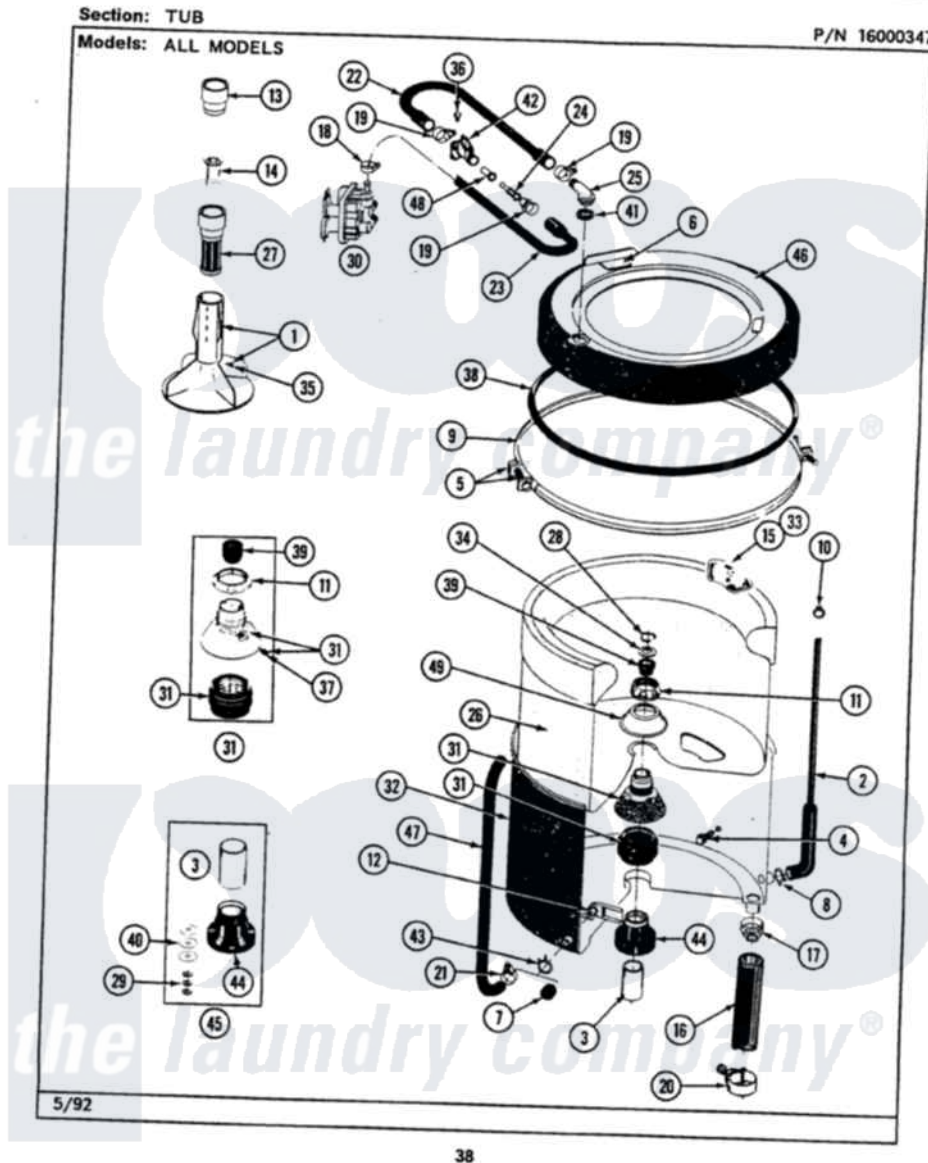

Maytag LAT8520BBL 07 - TUB

Maytag [Residential Maytag LAT8520BBL Washer Parts](#) Parts Diagram 07 - TUB
Click on the part number to view part

Item	Original Part Number	Replaced By	Status	Part Description
1	207228			Agitator W/Lock Screw
2	212942	22001619		Tube, Water Level Switch
3	211130			Bearing Liner, Tub Bearing
4	200744	W10175939		Bolt
"	205254	W10175938		Bolt
5	205529			Nut And Bolt Kit For Tub Clam
6	215232			Bumper, Unbalance
8	211641			Clamp, 1-1/16"
9	200846			Clamp - Tub Cover
10	410296	596669		Clamp, Manifold
11	211047	6-2110472		Nut- Clamp
12	214434			Spout, Deflector
14	215733			Dispensing Cup
16	213045			Hose, Outer Tub Part Not Used
17	200900	616099		Clamp
18	201575			Clamp, Hose

19	202515	596669	Clamp, Manifold
20	202574	3367052	Clamp, Hose
21	205161	489503	Clamp
22	Y215234		Hose, Injector Fill
23	213013		Hose, Injector
24	213015		Nozzle, Injector
25	215235		Tube, Injector
26	207831	Not Available	TUB, INNER (W/PLUG)
27	207426		Lint Filter Deep
28	Y015667		Retaining Ring
29	Y054867		Washer, Lock
30	205613		Water Valve
31	204012	6-2095720	Mounting S
32	205484		Tub, Outer Part Not Used
33	215980		Plug, Filter Hole
34	Y015666		Washer, Retaining -
35	206478	Not Available	SCREW & WASHER FOR AGITATOR
36	312620		Screw, Sems
37	211618	22001423	Set Screw, Mounting Stem
38	211232		Seal, Tub Cover
39	Y0A4298	6-0A57420	Seal- Agitator
40	211100		Washer, Outer Tub
41	215233		Seal For Injector Tube
42	215447		Sleeve For Injector
43	214739	596669	Clamp, Manifold
44	200824	6-2040130	Tub Bearin
45	204013	6-2040130	Tub Bearin
46	206380	Not Available	COVER, TUB
47	214433		Tube, Inlet Part Not Used
48	213016	216201	Nozzle
49	211210		Washer, Clamping Nut