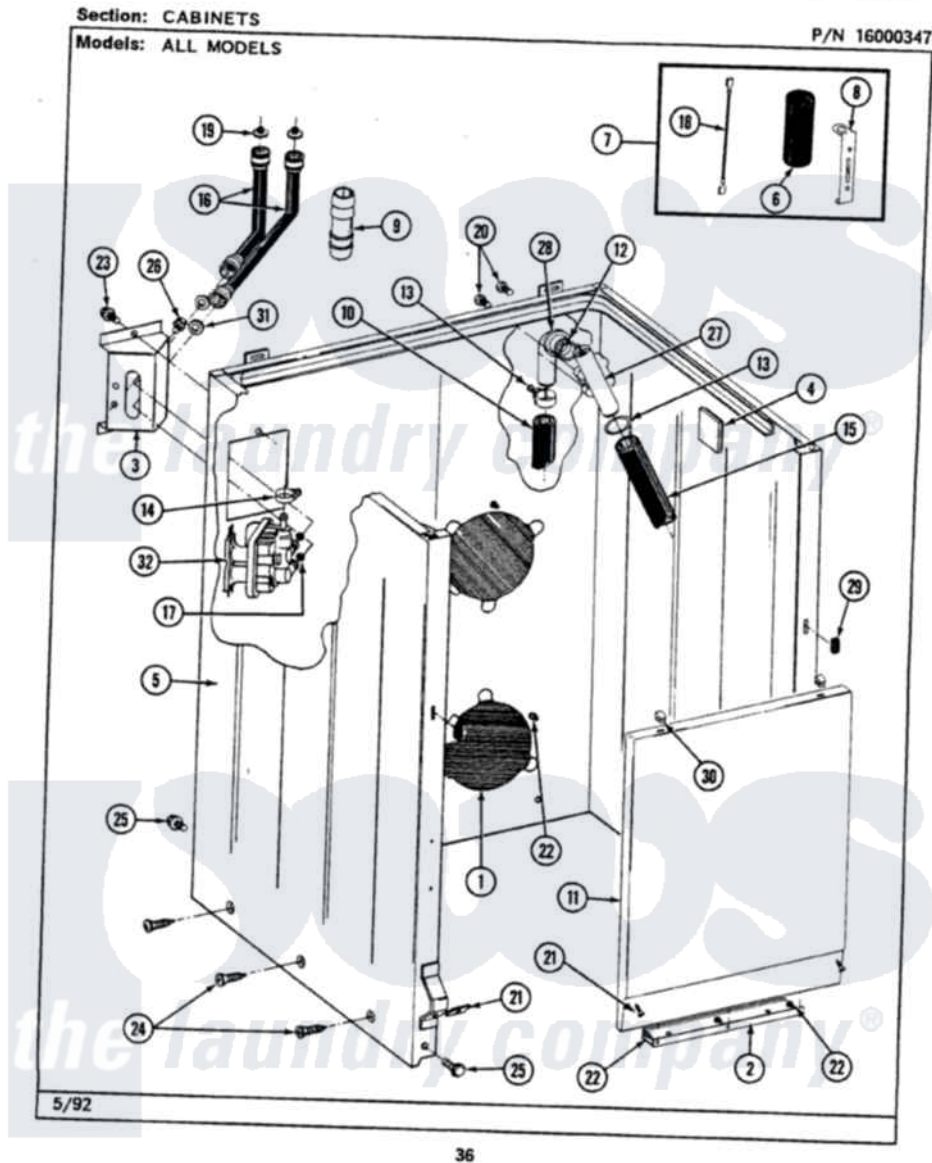

# Maytag LAT8520BBW 02 - CABINET

Maytag [Residential Maytag LAT8520BBW Washer Parts](#) Parts Diagram 02 - CABINET  
Click on the part number to view part

Item	Original Part Number	Replaced By	Status	Part Description
1	211878		Not Available	PLATE, ACCESS
2	<a href="#">213846</a>			Guard, Belt
3	214812	<a href="#">22002361</a>		Bracket, Water Valve
4	<a href="#">215058</a>			Pad, Cabinet Bumper
5	203319	<a href="#">22203319</a>		Cabinet
6	<a href="#">Y200832</a>			Capacitor
7	<a href="#">206103</a>			Capacitor Kit
8	<a href="#">211149</a>			Clip, Capacitor
9	<a href="#">Y216015</a>			Coupling, Hose
10	<a href="#">Y059149</a>			(7/8" I.D. CARTON OF 50 FT.)
"	<a href="#">216017</a>			Hose, Drain
11	212998		Not Available	PANEL, FRONT (WHT)
12	<a href="#">214765</a>			Gasket, Siphon Break
13	200908	<a href="#">285655</a>		Clamp, Hose
14	<a href="#">201575</a>			Clamp, Hose
15	214767	<a href="#">22001448</a>		Hose, Pump

16	<a href="#">202860</a>		Inlet Hose Assembly
17	214337	<a href="#">96160</a>	Screen
18	<a href="#">203237</a>		No.17 Wire With Terminal
19	200961	<a href="#">12001413</a>	Strainer And Washer Kit
20	<a href="#">Y014874</a>		Screw, Idler Arm And Sleeve
21	<a href="#">204439</a>		Screw And Fstner Assembly
22	211294	<a href="#">90767</a>	Screw, 8A X 3/8 HeX Washer Head Tapping
23	212276	<a href="#">W10116760</a>	Screw
24	<a href="#">213007</a>		Xfor Cabinet See Cabinet, Back
25	213121	<a href="#">3400111</a>	Screw, 12-14 X 5/8
"	213122	<a href="#">27001200</a>	Screw
26	<a href="#">Y313561</a>		Screw----NA
27	<a href="#">206638</a>		Siphon Break
28	Y216016	<a href="#">W10116738</a>	Elbow
29	214376	<a href="#">22002331</a>	Spacer, Front Panel
30	212982	<a href="#">22001650</a>	Fastener, Spring
31	<a href="#">Y013783</a>		Washer, Inlet Hose
32	<a href="#">205613</a>		Water Valve