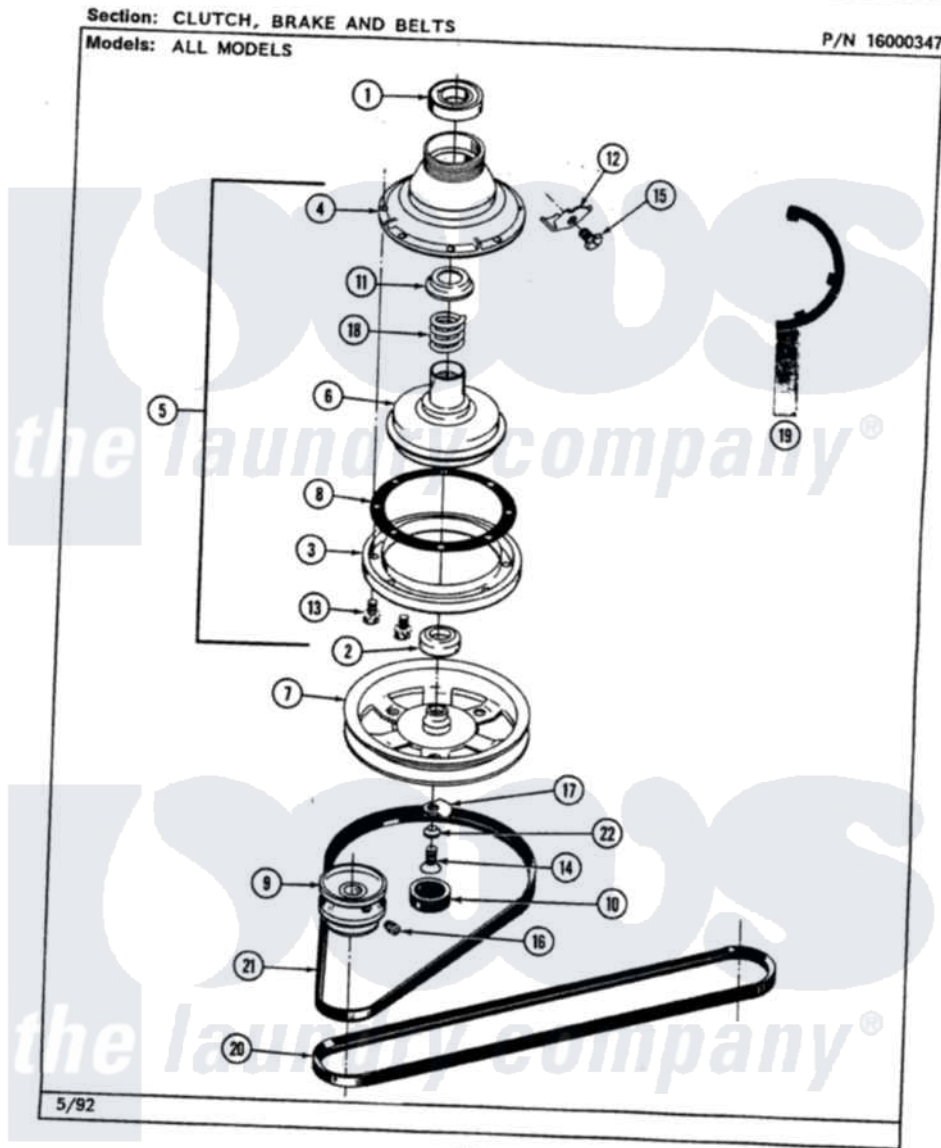

Maytag LAT8520BBW 03 - CLUTCH, BRAKE & BELTS

Maytag Residential Maytag LAT8520BBW Washer Parts Parts Diagram 03 - CLUTCH, BRAKE & BELTS
 Click on the part number to view part

Item	Original Part Number	Replaced By	Status	Part Description
1	Y200720	22003441		Bearing, Rear
2	200835			Bearing, Brake Rotor
3	211043	6-2011900		Brake Asse
4	211045	6-2011900		Brake Asse
5	201190	6-2011900		Brake Asse
6	201126	6-2011900		Brake Asse
7	211059	6-2301530		Pulley
8	211042	6-2011900		Brake Asse
9	200816	6-2008160		Pulley- MO
10	211038		Not Available	CAP, OIL RETAINER
11	211039	6-2011900		Brake Asse
12	213325			Clip, Retaining
13	211000			SCREW, BRAKE DRUM (HEX HEAD)
14	211375	681582		Screw
15	213326			Bolt, Sems Retaining Clip
16	Y053241			Set Screw, Motor Pulley

17	211089		Lug, Stop Pulley
18	211041	6-2011900	Brake Asse
19	Y038315	038315	Tool
20	211124		Part Not Used
21	211125		V Belt, Drive Pulley
22	211090	22003555	Washer, Stop Lug