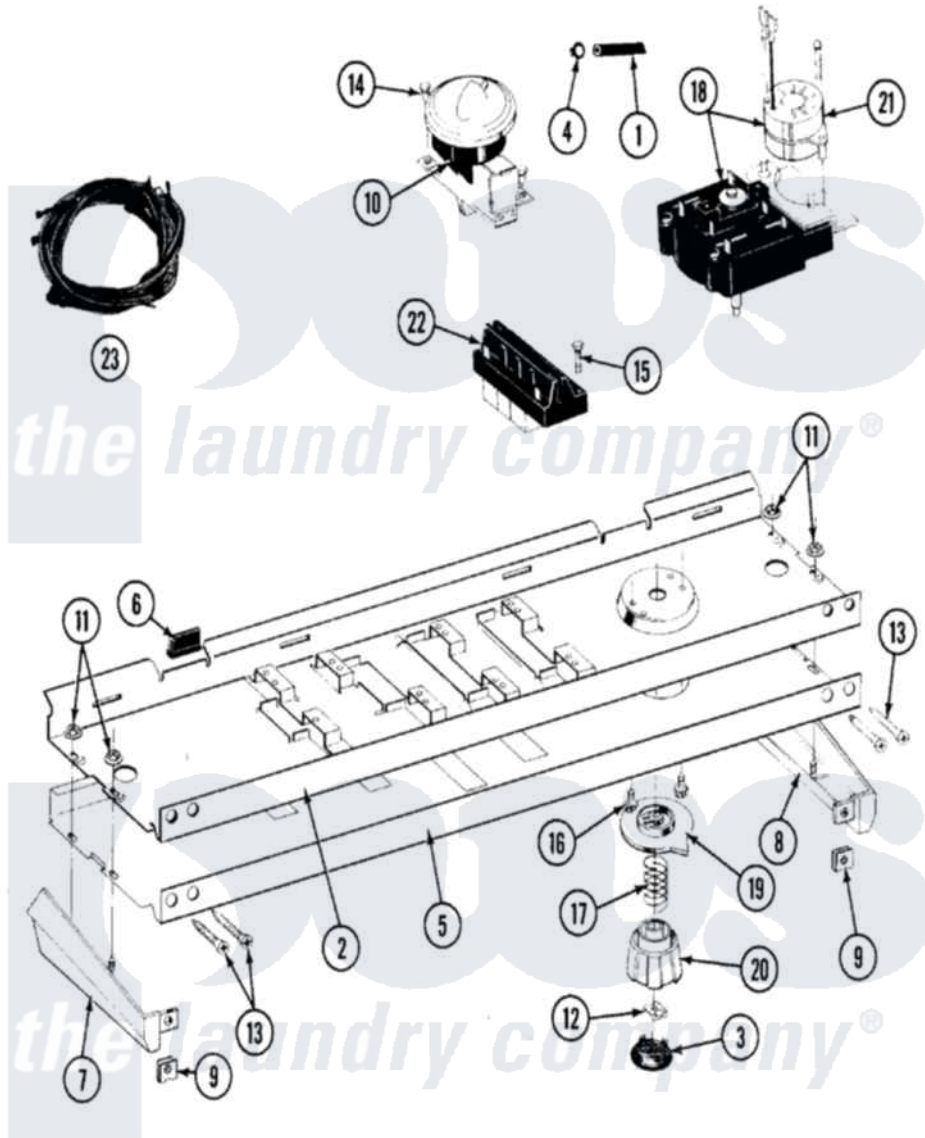

Maytag LAT8520BBW 04 - CONTROL PANEL

Maytag [Residential Maytag LAT8520BBW Washer Parts](#) Parts Diagram 04 - CONTROL PANEL
 Click on the part number to view part

Item	Original Part Number	Replaced By	Status	Part Description
1	212942	22001619		Tube, Water Level Switch
2	214809			Back Up Plate
3	215821		Not Available	CAP, KNOB
4	410296	596669		Clamp, Manifold
5	208118		Not Available	FACIA A8520
6	214897			Pad, Control Panel
7	207215		Not Available	END CAP LH
8	207216		Not Available	END CAP RH
9	214894			Fastener, End Cap
10	207360			Infinite Level Press Switch
11	214872			Palnut, End Cap Note: Nut, Lamp Holder
12	211605			Bezel, Timer Dial
13	210932			Screw, No.8 X 9/16 Ctsk Note: Screw, Inlet Duct
14	211168	W10139210		Screw, 8-18 X 5/16
15	213117	67006908		Screw, Ice Rack

16	213966	3400014	Screw
17	211065		Spring, Index Wheel
18	207376	22207376	Timer
19	215827		Not Available TIMER DIAL SKIRT
20	215828		Knob, Timer
21	205033	22205033	Motor- Tim
22	207367		Not Available TEMP CONTROL SWITCH - 4 BUTTON
23	207382		Wire Harness