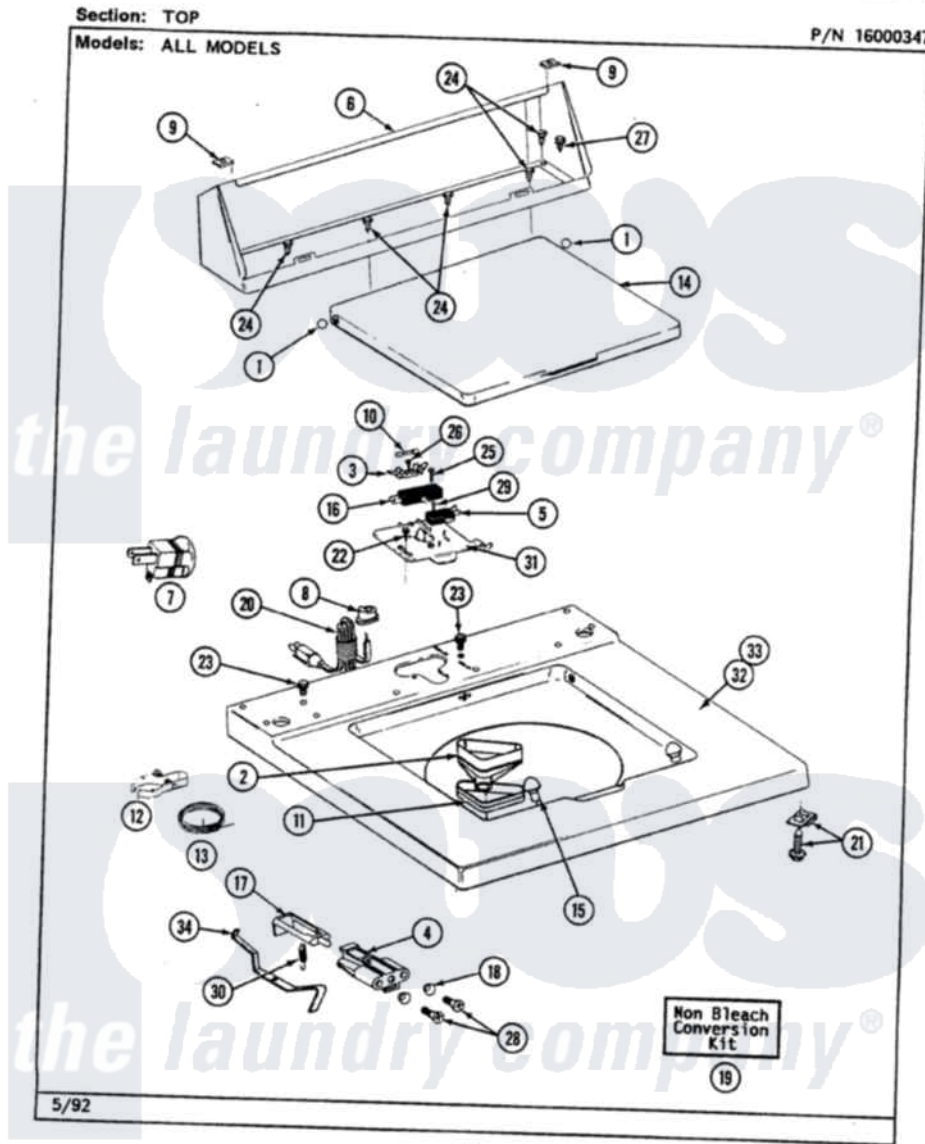

Maytag LAT8520BBW 05 - TOP

Maytag [Residential Maytag LAT8520BBW Washer Parts](#) Parts Diagram 05 - TOP
 Click on the part number to view part

Item	Original Part Number	Replaced By	Status	Part Description
1	211726			Hinge, Ball Lid
2	215577			Bleach Inlet White
3	207167			Block, Fuse
4	214279	204968		Plunger And Bracket Assembly--W
5	207166			Switch, Check
6	205635			Console
7	Y201808			Converter
8	211881			Grommet, Cord Part Not Used-Gas Models Only
9	215075			Fastener, Control Panel To Console
10	207168	22001682		Switch Assembly, Lid W/4amp Fuse
11	214436			Gasket
12	301548			Clamp, Ground Wire
13	311155			Ground Wire And Clamp
14	216073			LID (WHITE)

15	212716		Bumper, Lid
16	205415	279347	Switch-Lid
17	215700		Not Available
18	211500		LID SWITCH PLUNGER
19	205997		Washer, Bracket To Top Cover
20	204590		Non-Bleach Conversion Kit
21	204445		Cord, Power
22	207159	489355	Screw And Fastener Assembly
23	210186	3370225	Screw, 8 X 1/2
24	211294	90767	Screw
25	213501		Screw, 8A X 3/8 HeX Washer Head Tapping
26	215705	Y311711	Screw, No.6-20 X 1-1/8 Inch
27	Y313559		Screw, Fuse Block
28	910182	25-7809	Screw
29	912012	3400409	Screw, No.6-20 1/2 Flthd Torx
30	213720		Screw
31	Y215699	22001678	Spring, Lid Switch
32	207170		Bracket, Switch And Fuse
34	215704		Top Cover
			Lever, Unbalance