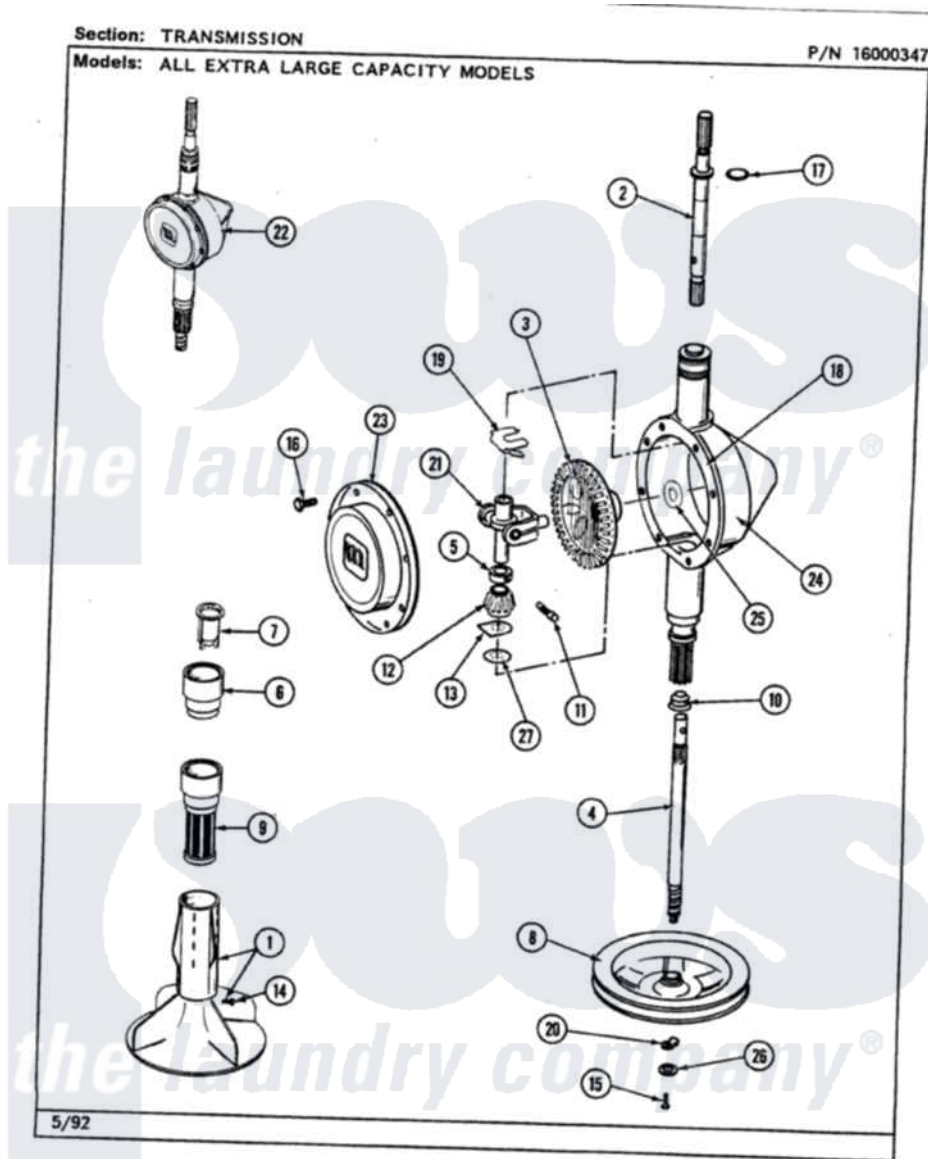

Maytag LAT8520BBW 06 - TRANSMISSION

42

Maytag [Residential Maytag LAT8520BBW Washer Parts](#) Parts Diagram 06 - TRANSMISSION
Click on the part number to view part

Item	Original Part Number	Replaced By	Status	Part Description
1	207228			Agitator W/Lock Screw
2	207153	6-2097820		Kit- Shaft
3	206713	6-2067130		Gear- Beve
4	215410	12001450		Ctr Shaft W/Collar Andkeeper- Dp
5	215415		Not Available	COLLAR, LOWER
7	215733			Dispensing Cup
8	211059	6-2301530		Pulley
9	207426			Lint Filter Deep
10	206602	207843		Lip Seal Repair Kit
11	Y206629			Pin, Collar
12	215401	W10221114		Pinion
13	215395			Plate, Clutch
14	206478		Not Available	SCREW & WASHER FOR AGITATOR
15	211375	681582		Screw
16	215417		Not Available	SCREW, TRANSMISSION

17	210690		COVER
18	Y058700	675652	Seal, Rubber
19	215581		Adhesive
20	211089		Spring, Agitator Shaft
21	206685	6-2066850	Lug, Stop Pulley
22	206707	6-2097750	Yoke
23	206628		Trans Dee
24	206624	6-2097750	Cover, Transmission
25	215394		Trans Dee
26	211090	22003555	Washer, Bevel Gear
27	211483	6-2114830	Washer, Stop Lug
			Washer- SP