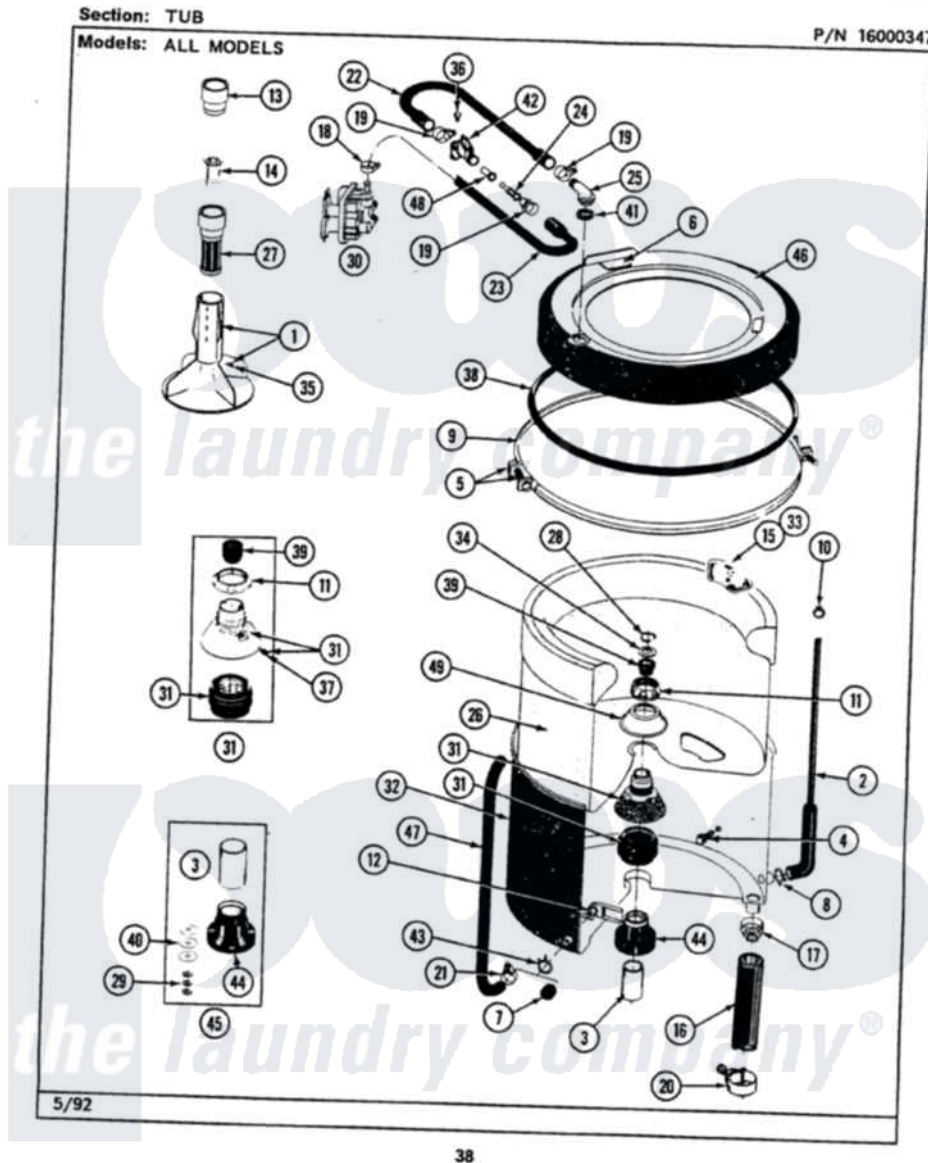

# Maytag LAT8520BBW 07 - TUB

Maytag [Residential Maytag LAT8520BBW Washer Parts](#) Parts Diagram 07 - TUB  
Click on the part number to view part

Item	Original Part Number	Replaced By	Status	Part Description
1	<a href="#">207228</a>			Agitator W/Lock Screw
2	212942	<a href="#">22001619</a>		Tube, Water Level Switch
3	<a href="#">211130</a>			Bearing Liner, Tub Bearing
4	200744	<a href="#">W10175939</a>		Bolt
"	205254	<a href="#">W10175938</a>		Bolt
5	<a href="#">205529</a>			Nut And Bolt Kit For Tub Clam
6	<a href="#">215232</a>			Bumper, Unbalance
8	<a href="#">211641</a>			Clamp, 1-1/16"
9	<a href="#">200846</a>			Clamp - Tub Cover
10	410296	<a href="#">596669</a>		Clamp, Manifold
11	211047	<a href="#">6-2110472</a>		Nut- Clamp
12	<a href="#">214434</a>			Spout, Deflector
14	<a href="#">215733</a>			Dispensing Cup
16	<a href="#">213045</a>			Hose, Outer Tub Part Not Used
17	200900	<a href="#">616099</a>		Clamp
18	<a href="#">201575</a>			Clamp, Hose