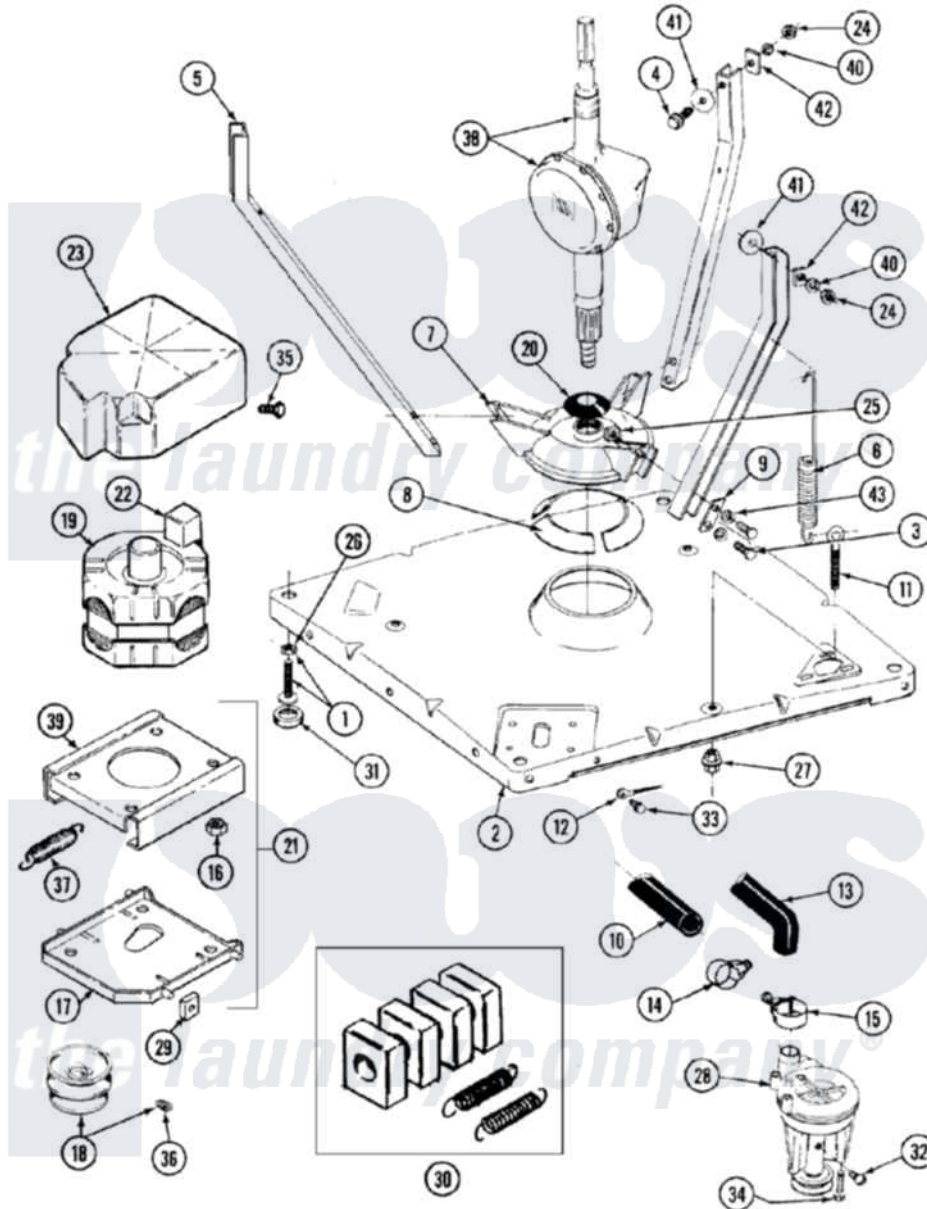

Maytag LAT8600AAE 01 - BASE

Maytag [Residential Maytag LAT8600AAE Washer Parts](#) Parts Diagram 01 - BASE
 Click on the part number to view part

Item	Original Part Number	Replaced By	Status	Part Description
1	Y302699	22003428		Leg, Adjustable
2	203274			Base With Damper Pads
3	Y015627			Screw- Hex
4	205254	W10175938		Bolt
"	200744	W10175939		Bolt
5	213053			Brace, Tub Part Not Used
6	213054			Centering Spring - 3 Used
7	203725			Damper W/Bolt And Clip
8	203956			Damper Pad Kit
9	213073			Washer, Double Brace
10	214767	22001448		Hose, Pump
11	213120	216416		Bolt, Eye/Centering Spring
12	204807			Ground Wire, Supp. Plte To Top Cover
13	213045			Hose, Outer Tub Part Not Used
14	200461	285655		Clamp, Hose

15	202574	3367052		Clamp, Hose
16	311246		Not Available	KEPS NUT-MOTOR BASE
17	205908			Motor Mount Assembly
18	200816	6-2008160		Pulley- MO
19	201805	12002351		Motor-Drve
20	211028	22001586		Deflector, Water
21	205999			Motor Mount Assembly
22	205132		Not Available	SWITCH, MOTOR EXTERNAL START No.201664-14,205463- 4 & 201800-4
"	206505		Not Available	PROD. No.201664-15, & No.205463-3.
23	215098			Shield, Motor
24	Y052734			Nut, Carrage Bolts And Bracket
25	Y052785			Nut, Brace To Damper
26	210385			Lock Nut For Adjustable Leg
27	211949			Nut, Adjustment Eyebolt
28	202203	6-2022030		Pump As Pa
29	204998	205000		Roller And Spring Kit 4+Spr
30	205000			Roller And Spring Kit 4+Spr
31	210684			Foot, Adjustable Leg
32	Y015408	22003235		Screw, Bearing Insert
33	210186	3370225		Screw
34	211880			Screw, HeX Head No.10 X 1/2 Inc
35	213121	3400111		Screw, 12-14 X 5/8
36	Y053241			Set Screw, Motor Pulley
37	202718			Springs, Tension
38	206707	6-2097750		Trans Dee
39	214956			Motor Mount Assembly
40	Y054867			Washer, Lock
41	211100			Washer, Outer Tub
42	212979		Not Available	WASHER, TUB BRACE
43	911852	486009		Lockwasher