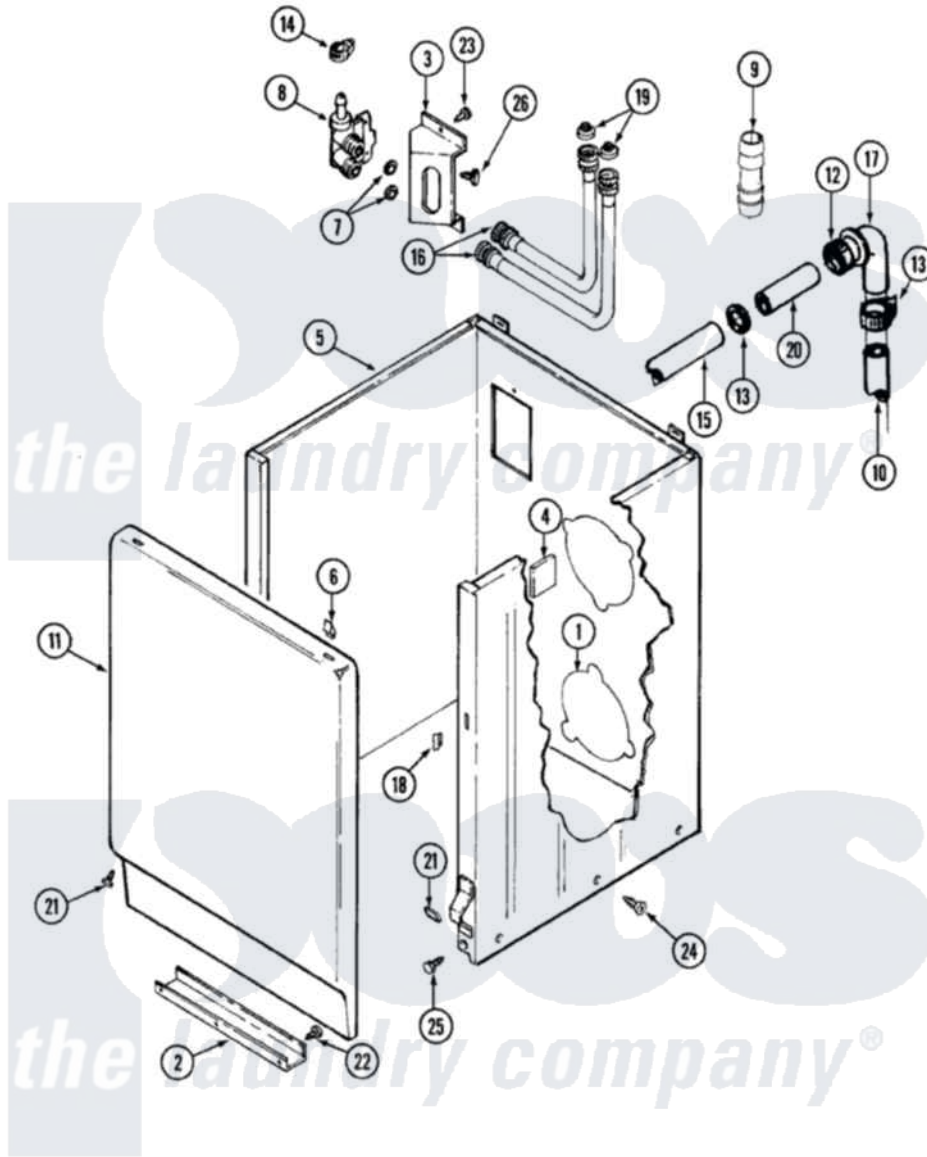

Maytag LAT8600AAE 02 - CABINET

Maytag [Residential Maytag LAT8600AAE Washer Parts](#) Parts Diagram 02 - CABINET
 Click on the part number to view part

Item	Original Part Number	Replaced By	Status	Part Description
1	211878		Not Available	PLATE, ACCESS
2	213846			Guard, Belt
3	214812	22002361		Bracket, Water Valve
4	215058			Pad, Cabinet Bumper
5	203319	22203319		Cabinet
6	212982	22001650		Fastener, Spring
7	Y013783			Washer, Inlet Hose
8	205613			Water Valve
"	214337	96160		Screen
9	Y216015			Coupling, Hose
10	216017			Hose, Drain
"	Y059149			(7/8" I.D. CARTON OF 50 FT.)
11	212998		Not Available	PANEL, FRONT (WHT)
12	214765			Gasket, Siphon Break
13	200908	285655		Clamp, Hose
14	201575			Clamp, Hose

15	214767	22001448	Hose, Pump
16	202860		Inlet Hose Assembly
17	Y216016	W10116738	Elbow
18	214376	22002331	Spacer, Front Panel
19	200961	12001413	Strainer And Washer Kit
20	206638		Siphon Break
"	Y014874		Screw, Idler Arm And Sleeve
21	204439		Screw And Fstner Assembly
22	211294	90767	Screw, 8A X 3/8 HeX Washer Head Tapping
23	212276	W10116760	Screw
24	213007		Xfor Cabinet See Cabinet, Back
25	213121	3400111	Screw, 12-14 X 5/8
26	Y313561		Screw---NA