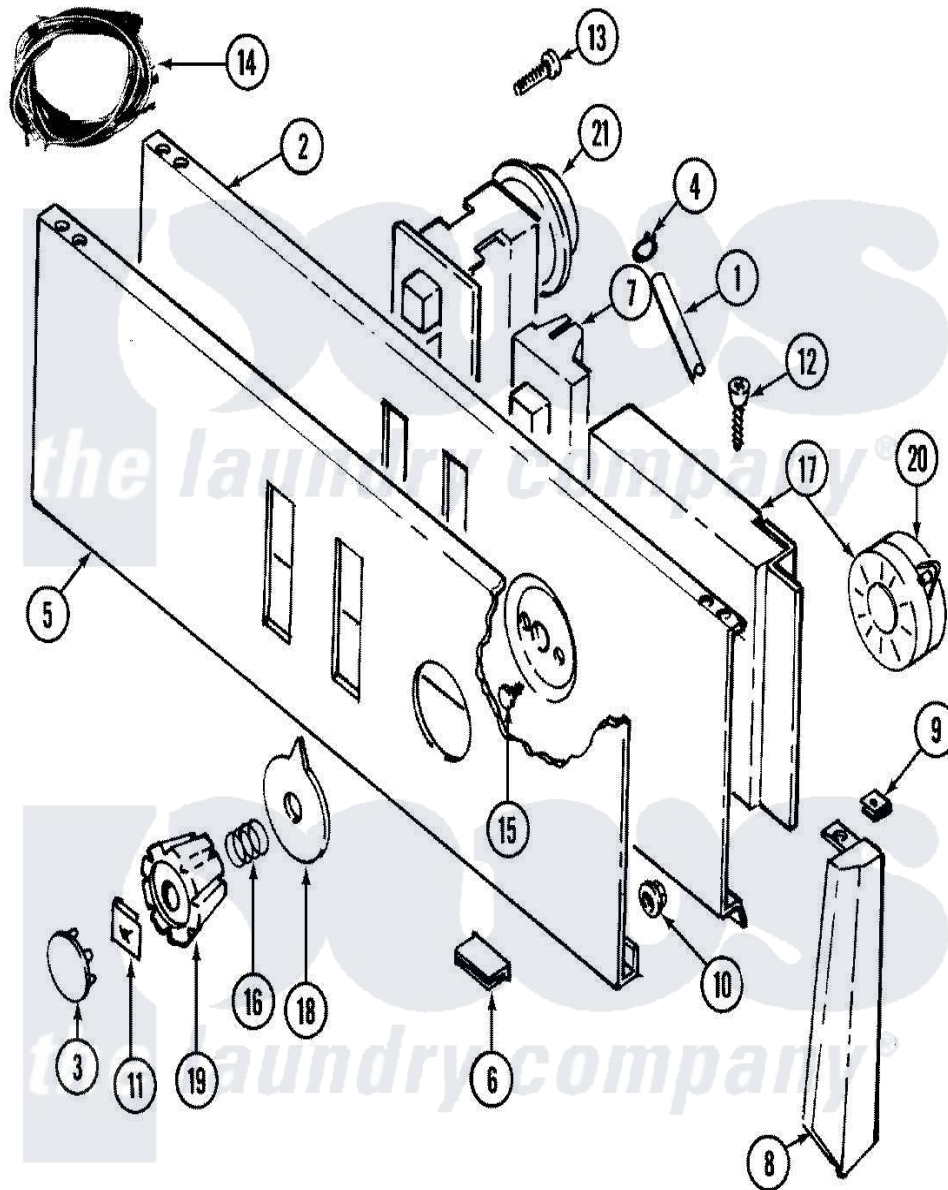

Maytag LAT8600AAE 04 - CONTROL PANEL

Maytag [Residential Maytag LAT8600AAE Washer Parts](#) Parts Diagram 04 - CONTROL PANEL
 Click on the part number to view part

Item	Original Part Number	Replaced By	Status	Part Description
1	212942	22001619		Tube, Water Level Switch
2	214818			Back Up Plate
3	216057		Not Available	CAP, KNOB
4	410296	596669		Clamp, Manifold
5	208325		Not Available	CONTROL PANEL
6	214897			Pad, Control Panel
7	208329			Switch, Temp
"	213117	67006908		Screw, Ice Rack
8	Y308470			End Cap RH
"	308469		Not Available	END CAP L.H.
9	214894			Fastener, End Cap
10	214872			Palnut, End Cap Note: Nut, Lamp Holder
11	211605			Bezel, Timer Dial
12	210932			Screw, No.8 X 9/16 Ctsk Note: Screw, Inlet Duct
13	211168	W10139210		Screw, 8-18 X 5/16

14	207383		Wire Harness
15	213966	3400014	Screw
16	211065		Spring, Index Wheel
17	207379		Timer
18	216067	Not Available	SKIRT, TIMER DIAL
19	216055	Not Available	CONTROL KNOB
20	205033	22205033	Motor- Tim
21	208330	Not Available	SWITCH, PRESSURE
22	215777	Not Available	MANUAL, USE & CARE