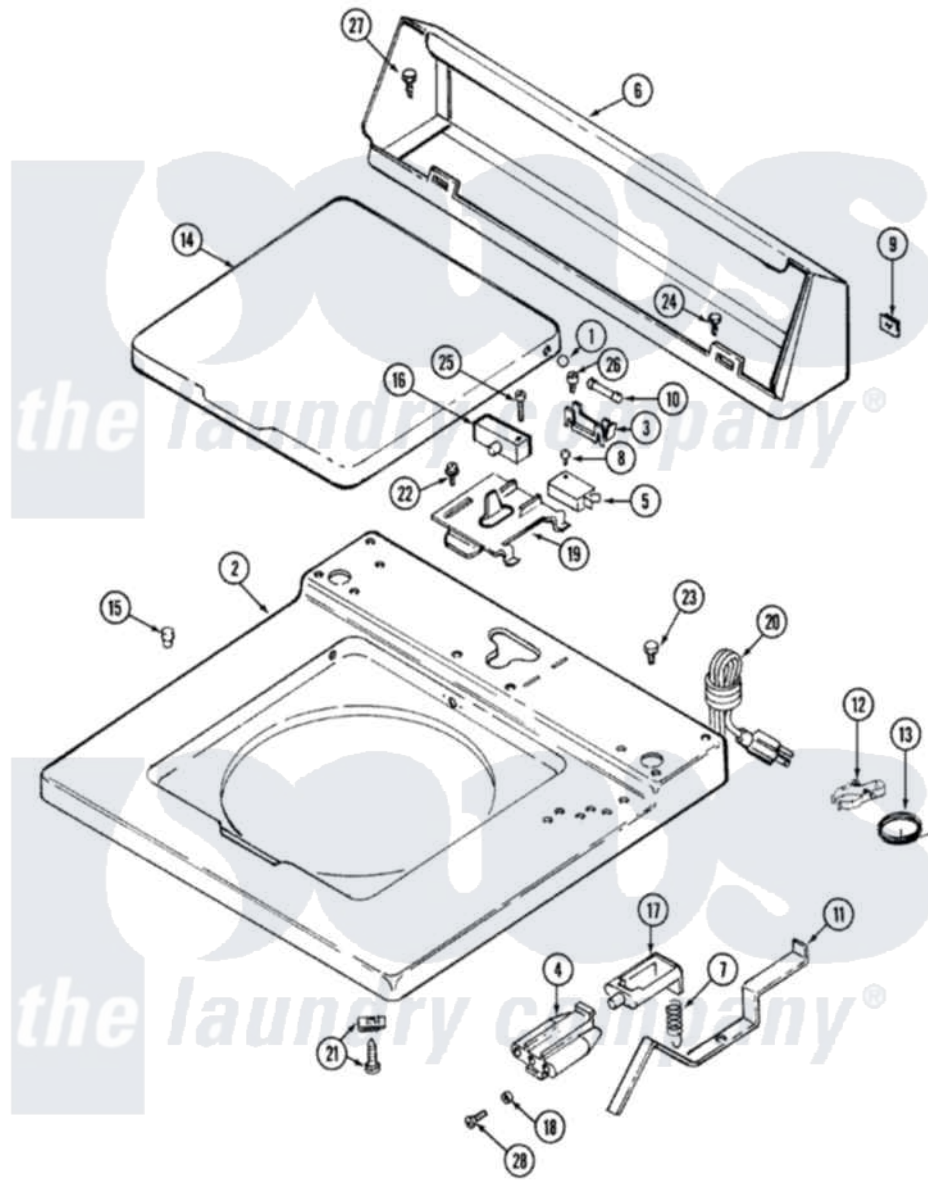

Maytag LAT8600AAE 05 - TOP

Maytag [Residential Maytag LAT8600AAE Washer Parts](#) Parts Diagram 05 - TOP
 Click on the part number to view part

Item	Original Part Number	Replaced By	Status	Part Description
1	211726			Hinge, Ball Lid
2	207172			Top Cover
3	207167			Block, Fuse
4	214279	204968		Plunger And Bracket Assembly--W
5	207166			Switch, Check
6	205635			Console
7	213720			Spring, Lid Switch
8	912012	3400409		Screw
9	215075			Fastener, Control Panel To Console
10	207168	22001682		Switch Assembly, Lid W/4amp Fuse
11	215704			Lever, Unbalance
12	301548			Clamp, Ground Wire
13	311155			Ground Wire And Clamp
14	216073			LID (WHITE)

15	212716		Bumper, Lid
16	205415	279347	Switch-Lid
17	215700		Not Available LID SWITCH PLUNGER
18	211500		Washer, Bracket To Top Cover
19	Y215699	22001678	Bracket, Switch And Fuse
20	204590		Cord, Power
"	211881		Grommet, Cord Part Not Used- Gas Models Only
21	204445		Screw And Fastener Assembly
22	207159	489355	Screw, 8 X 1/2
23	210186	3370225	Screw
24	211294	90767	Screw, 8A X 3/8 HeX Washer Head Tapping
25	213501		Screw, No.6-20 X 1-1/8 Inch
26	215705	Y311711	Screw, Fuse Block
27	Y313559		Screw
28	910182	25-7809	Screw, No.6-20 1/2 Flthd Torx