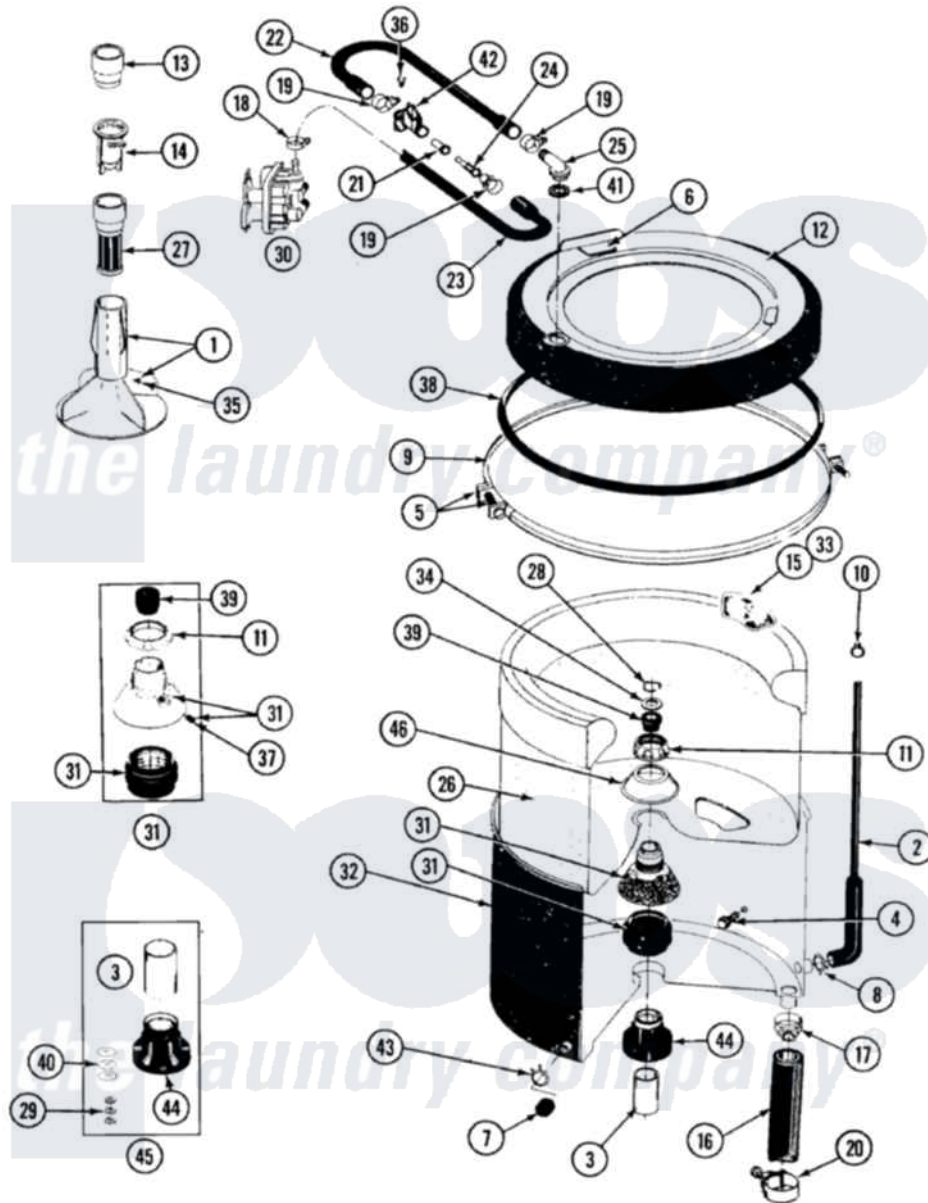

# Maytag LAT8600AAE 07 - TUB

Maytag [Residential Maytag LAT8600AAE Washer Parts](#) Parts Diagram 07 - TUB  
 Click on the part number to view part

Item	Original Part Number	Replaced By	Status	Part Description
1	<a href="#">207228</a>			Agitator W/Lock Screw
2	212942	<a href="#">22001619</a>		Tube, Water Level Switch
3	<a href="#">211130</a>			Bearing Liner, Tub Bearing
4	200744	<a href="#">W10175939</a>		Bolt
"	205254	<a href="#">W10175938</a>		Bolt
5	<a href="#">205529</a>			Nut And Bolt Kit For Tub Clam
6	<a href="#">215232</a>			Bumper, Unbalance
7	<a href="#">214725</a>			Cap For Spout-Outer Tub
8	<a href="#">211641</a>			Clamp, 1-1/16"
9	<a href="#">200846</a>			Clamp - Tub Cover
10	410296	<a href="#">596669</a>		Clamp, Manifold
11	211047	<a href="#">6-2110472</a>		Nut- Clamp
12	206380		Not Available	COVER, TUB
14	<a href="#">215733</a>			Dispensing Cup
15	<a href="#">207219</a>			Filter, Self-Cleaning
16	<a href="#">213045</a>			Hose, Outer Tub Part Not Used