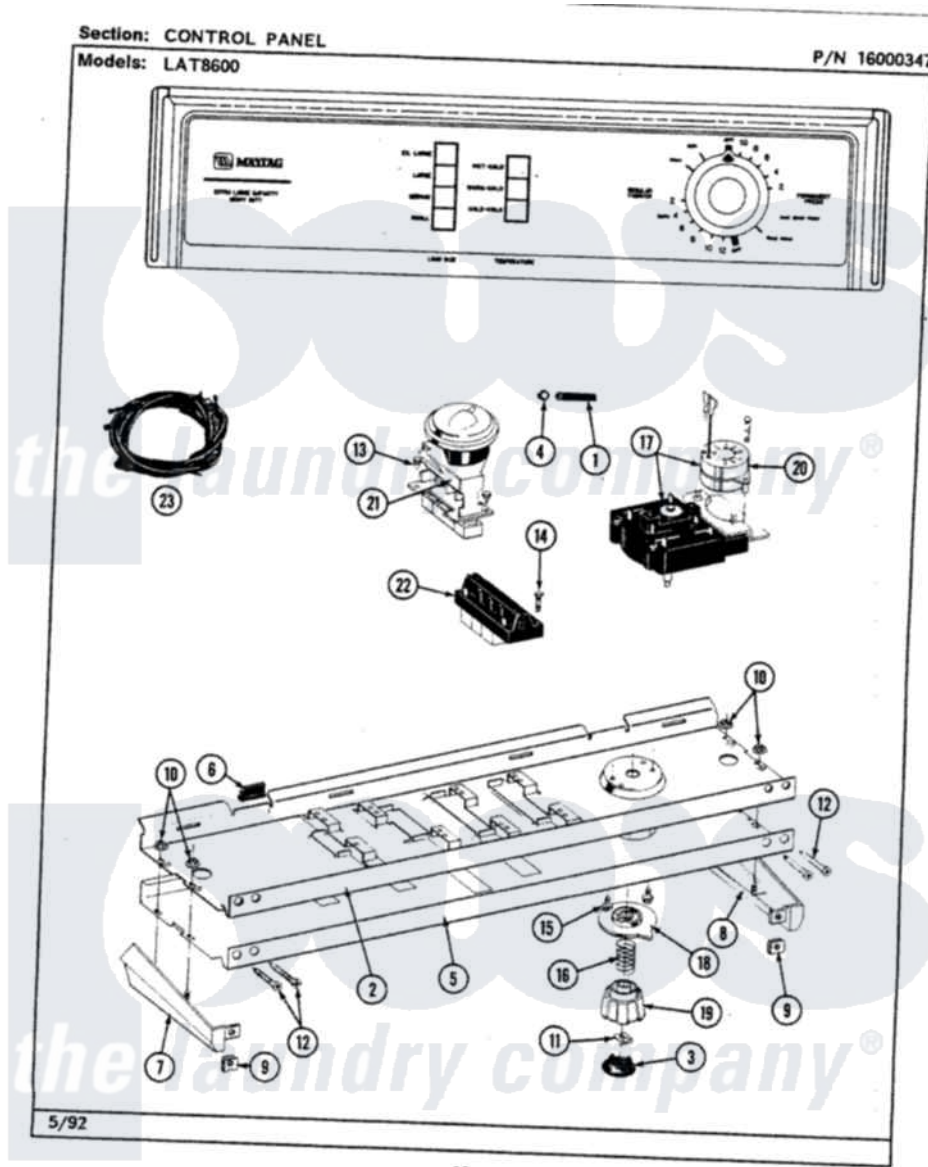

Maytag LAT8600AAW 04 - CONTROL PANEL

Maytag Residential Maytag LAT8600AAW Washer Parts Parts Diagram 04 - CONTROL PANEL
Click on the part number to view part

Item	Original Part Number	Replaced By	Status	Part Description
1	212942	22001619		Tube, Water Level Switch
2	214818			Back Up Plate
3	215821		Not Available	CAP, KNOB
4	410296	596669		Clamp, Manifold
5	207393		Not Available	CONTROL PANEL
6	214897			Pad, Control Panel
7	207215		Not Available	END CAP LH
8	207216		Not Available	END CAP RH
9	214894			Fastener, End Cap
10	214872			Palnut, End Cap Note: Nut, Lamp Holder
11	211605			Bezel, Timer Dial
12	210932			Screw, No.8 X 9/16 Ctsk Note: Screw, Inlet Duct
13	211168	W10139210		Screw, 8-18 X 5/16
14	213117	67006908		Screw, Ice Rack
15	213966	3400014		Screw

16	211065		Spring, Index Wheel
17	207379		Timer
18	215827	Not Available	TIMER DIAL SKIRT
19	215828		Knob, Timer
20	205033	22205033	Motor- Tim
21	207361		4 Level Pressure Switch
22	207368	Not Available	TEMP CONTROL SWITCH - 3 BUTTON
23	207383		Wire Harness