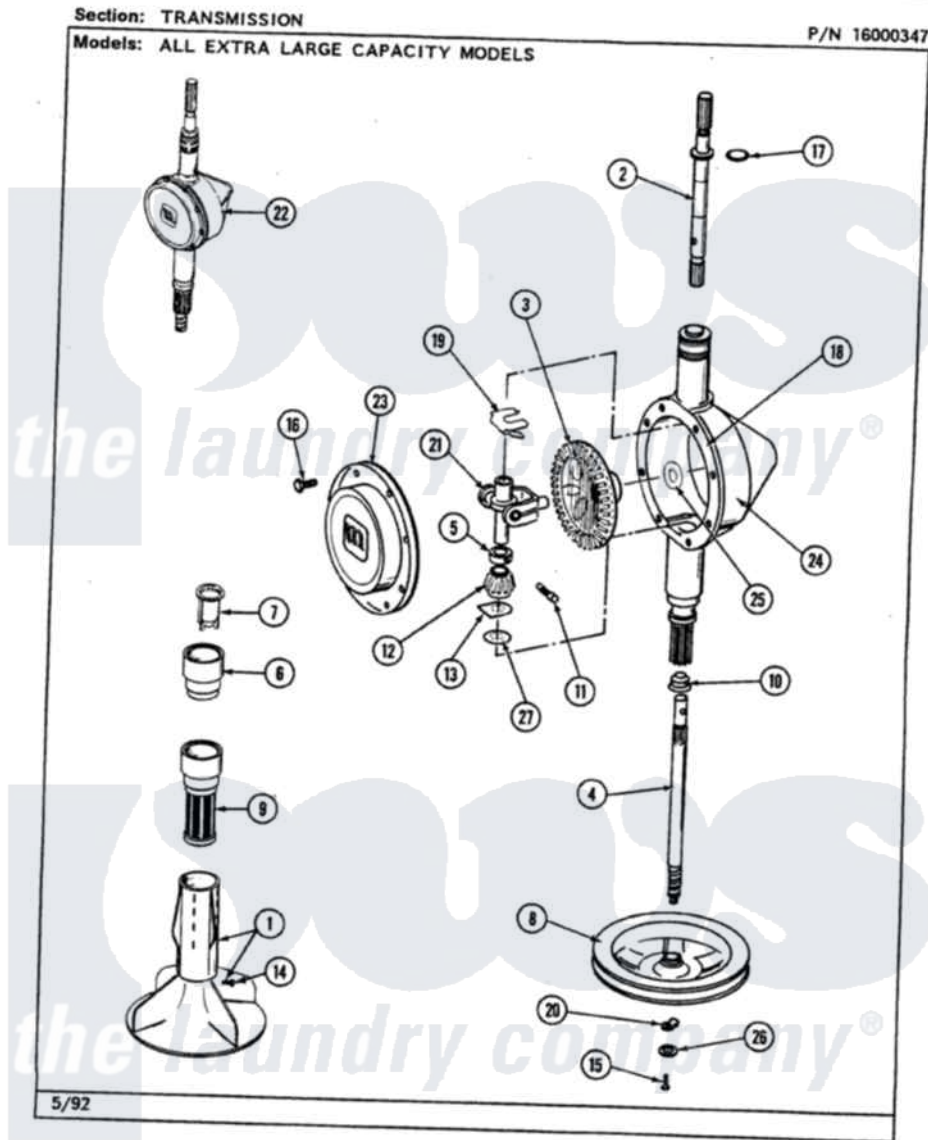

Maytag LAT8600AAW 06 - TRANSMISSION

42

Maytag [Residential Maytag LAT8600AAW Washer Parts](#) Parts Diagram 06 - TRANSMISSION
 Click on the part number to view part

Item	Original Part Number	Replaced By	Status	Part Description
1	207228			Agitator W/Lock Screw
2	207153	6-2097820		Kit- Shaft
3	206713	6-2067130		Gear- Beve
4	215410	12001450		Ctr Shaft W/Collar Andkeeper- Dp
5	215415		Not Available	COLLAR, LOWER
7	215733			Dispensing Cup
8	211059	6-2301530		Pulley
9	207426			Lint Filter Deep
10	206602	207843		Lip Seal Repair Kit
11	Y206629			Pin, Collar
12	215401	W10221114		Pinion
13	215395			Plate, Clutch
14	206478		Not Available	SCREW & WASHER FOR AGITATOR
15	211375	681582		Screw
16	215417		Not Available	SCREW, TRANSMISSION

17	210690		COVER
18	Y058700	675652	Seal, Rubber
19	215581		Adhesive
20	211089		Spring, Agitator Shaft
21	206685	6-2066850	Lug, Stop Pulley
22	206707	6-2097750	Yoke
23	206628		Trans Dee
24	206624	6-2097750	Cover, Transmission
25	215394		Trans Dee
26	211090	22003555	Washer, Bevel Gear
27	211483	6-2114830	Washer, Stop Lug
			Washer- SP