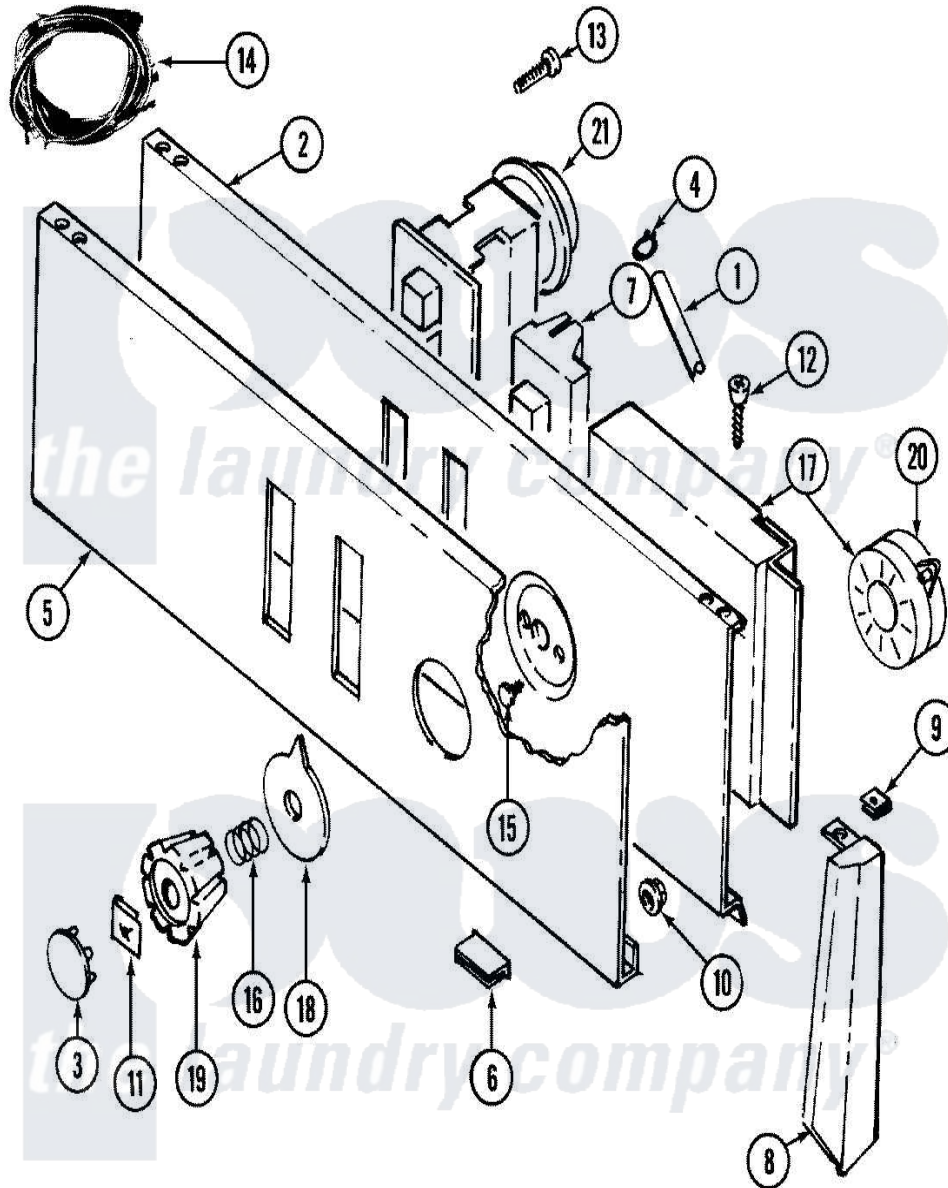

Maytag LAT8600ABE 04 - CONTROL PANEL

Maytag [Residential Maytag LAT8600ABE Washer Parts](#) Parts Diagram 04 - CONTROL PANEL
 Click on the part number to view part

Item	Original Part Number	Replaced By	Status	Part Description
1	212942	22001619		Tube, Water Level Switch
2	214818			Back Up Plate
3	216057		Not Available	CAP, KNOB
4	410296	596669		Clamp, Manifold
5	208325		Not Available	CONTROL PANEL
6	214897			Pad, Control Panel
7	208329			Switch, Temp
"	213117	67006908		Screw, Ice Rack
8	Y308470			End Cap RH
"	308469		Not Available	END CAP L.H.
9	214894			Fastener, End Cap
10	214872			Nut, End Cap Note: Nut, Lamp Holder
11	211605			Bezel, Timer Dial
12	210932			Screw, No.8 X 9/16 Ctsk Note: Screw, Inlet Duct
13	211168	W10139210		Screw, 8-18 X 5/16

14	207383		Wire Harness
15	213966	3400014	Screw
16	211065		Spring, Index Wheel
17	207379		Timer
18	216067	Not Available	SKIRT, TIMER DIAL
19	216055	Not Available	CONTROL KNOB
20	205033	22205033	Motor- Tim
21	208330	Not Available	SWITCH, PRESSURE
22	215777	Not Available	MANUAL, USE & CARE