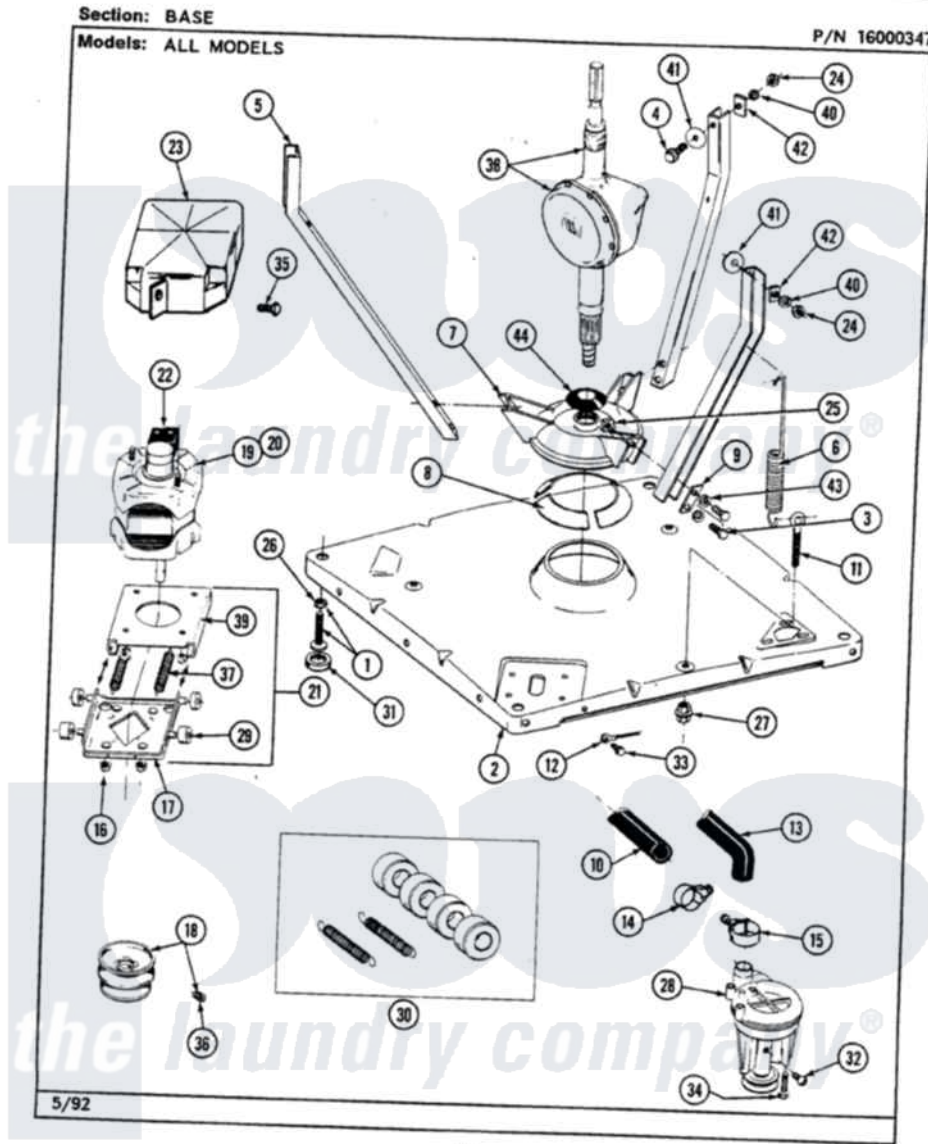

Maytag LAT8600ABL 01 - BASE

44

Maytag Residential Maytag LAT8600ABL Washer Parts Parts Diagram 01 - BASE
 Click on the part number to view part

Item	Original Part Number	Replaced By	Status	Part Description
1	Y302699	22003428		Leg, Adjustable
2	203274			Base With Damper Pads
3	Y015627			Screw- Hex
4	205254	W10175938		Bolt
"	200744	W10175939		Bolt
5	213053			Brace, Tub Part Not Used
6	213054			Centering Spring - 3 Used
7	203725			Damper W/Bolt And Clip
8	203956			Damper Pad Kit
9	213073			Washer, Double Brace
10	214767	22001448		Hose, Pump
11	213120	216416		Bolt, Eye/Centering Spring
12	204807			Ground Wire, Supp. Plte To Top Cover
13	213045			Hose, Outer Tub Part Not Used
14	200461	285655		Clamp, Hose