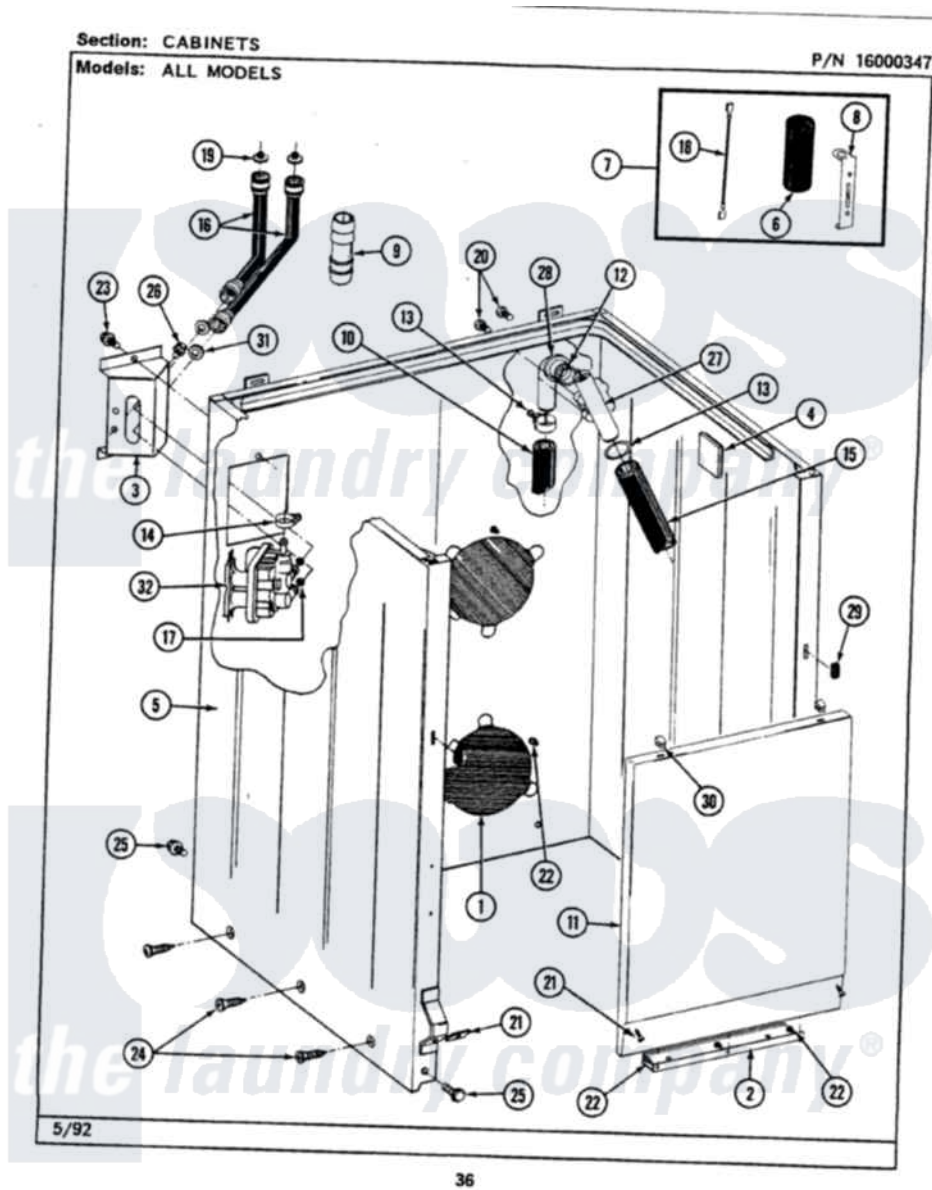

Maytag LAT8600ABL 02 - CABINET

Maytag Residential Maytag LAT8600ABL Washer Parts Parts Diagram 02 - CABINET
Click on the part number to view part

Item	Original Part Number	Replaced By	Status	Part Description
1	211878		Not Available	PLATE, ACCESS
2	213846			Guard, Belt
3	214812	22002361		Bracket, Water Valve
4	215058			Pad, Cabinet Bumper
5	203319L		Not Available	(ALMOND)
6	Y200832			Capacitor
7	206103			Capacitor Kit
8	211149			Clip, Capacitor
9	Y216015			Coupling, Hose
10	Y059149			(7/8" I.D. CARTON OF 50 FT.)
"	216017			Hose, Drain
11	212998L		Not Available	FRONT PANEL-ALMOND
12	214765			Gasket, Siphon Break
13	200908	285655		Clamp, Hose
14	201575			Clamp, Hose
15	214767	22001448		Hose, Pump

16	202860		Inlet Hose Assembly
17	214337	96160	Screen
18	203237		No.17 Wire With Terminal
19	200961	12001413	Strainer And Washer Kit
20	Y014874		Screw, Idler Arm And Sleeve
21	204439		Screw And Fstner Assembly
22	211294	90767	Screw, 8A X 3/8 HeX Washer Head Tapping
23	212276	W10116760	Screw
24	213007		Xfor Cabinet See Cabinet, Back
25	213121	3400111	Screw, 12-14 X 5/8
"	213122	27001200	Screw
26	Y313561		Screw----NA
27	206638		Siphon Break
28	Y216016	W10116738	Elbow
29	214376	22002331	Spacer, Front Panel
30	212982	22001650	Fastener, Spring
31	Y013783		Washer, Inlet Hose
32	205613		Water Valve