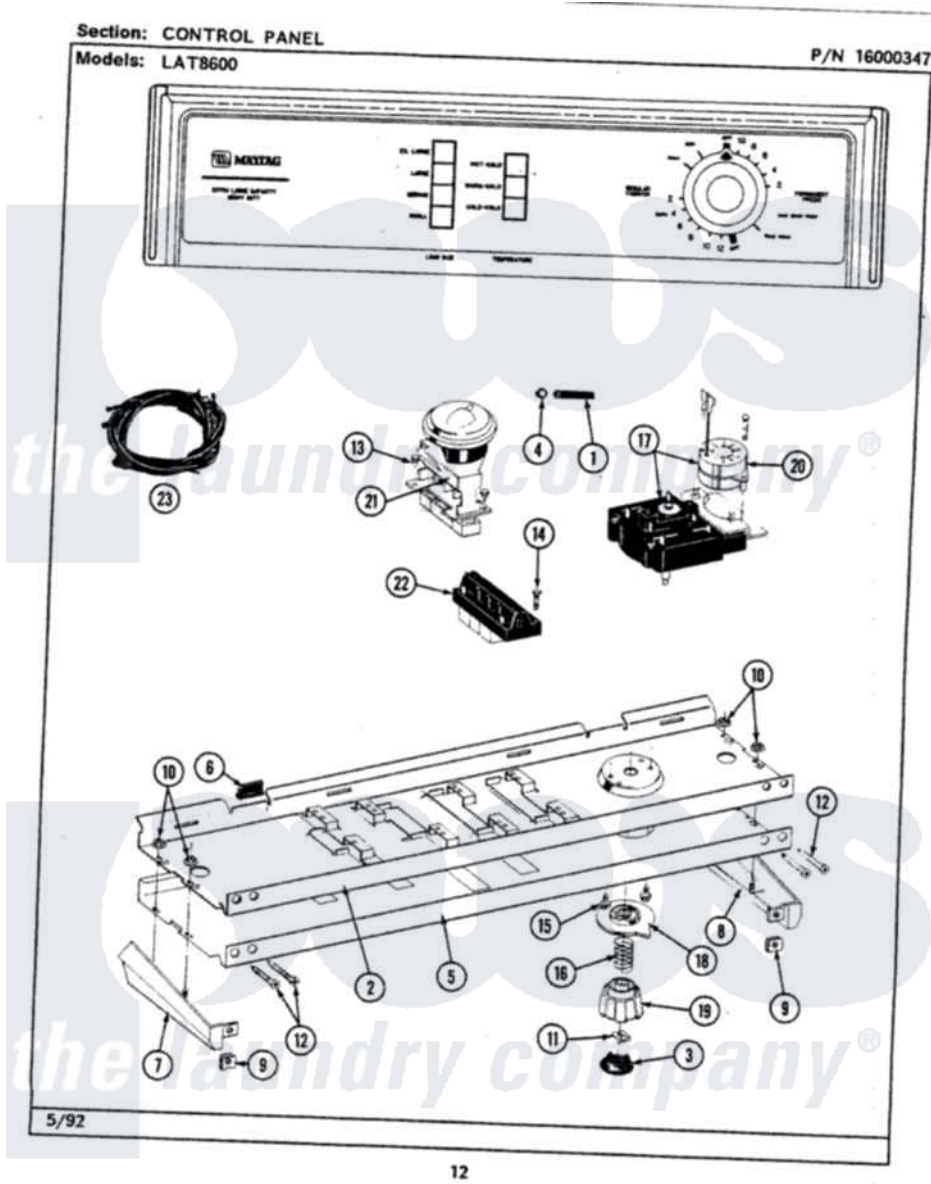

Maytag LAT8600ABL 04 - CONTROL PANEL

Maytag [Residential Maytag LAT8600ABL Washer Parts](#) Parts Diagram 04 - CONTROL PANEL
Click on the part number to view part

Item	Original Part Number	Replaced By	Status	Part Description
1	212942	22001619		Tube, Water Level Switch
2	214818			Back Up Plate
3	215821		Not Available	CAP, KNOB
4	410296	596669		Clamp, Manifold
5	207393		Not Available	CONTROL PANEL
6	214897			Pad, Control Panel
7	207215		Not Available	END CAP LH
8	207216		Not Available	END CAP RH
9	214894			Fastener, End Cap
10	214872			Palnut, End Cap Note: Nut, Lamp Holder
11	211605			Bezel, Timer Dial
12	210932			Screw, No.8 X 9/16 Ctsk Note: Screw, Inlet Duct
13	211168	W10139210		Screw, 8-18 X 5/16
14	213117	67006908		Screw, Ice Rack
15	213966	3400014		Screw

16	211065		Spring, Index Wheel
17	207379		Timer
18	215827	Not Available	TIMER DIAL SKIRT
19	215828		Knob, Timer
20	205033	22205033	Motor- Tim
21	207361		4 Level Pressure Switch
22	207368	Not Available	TEMP CONTROL SWITCH - 3 BUTTON
23	207383		Wire Harness