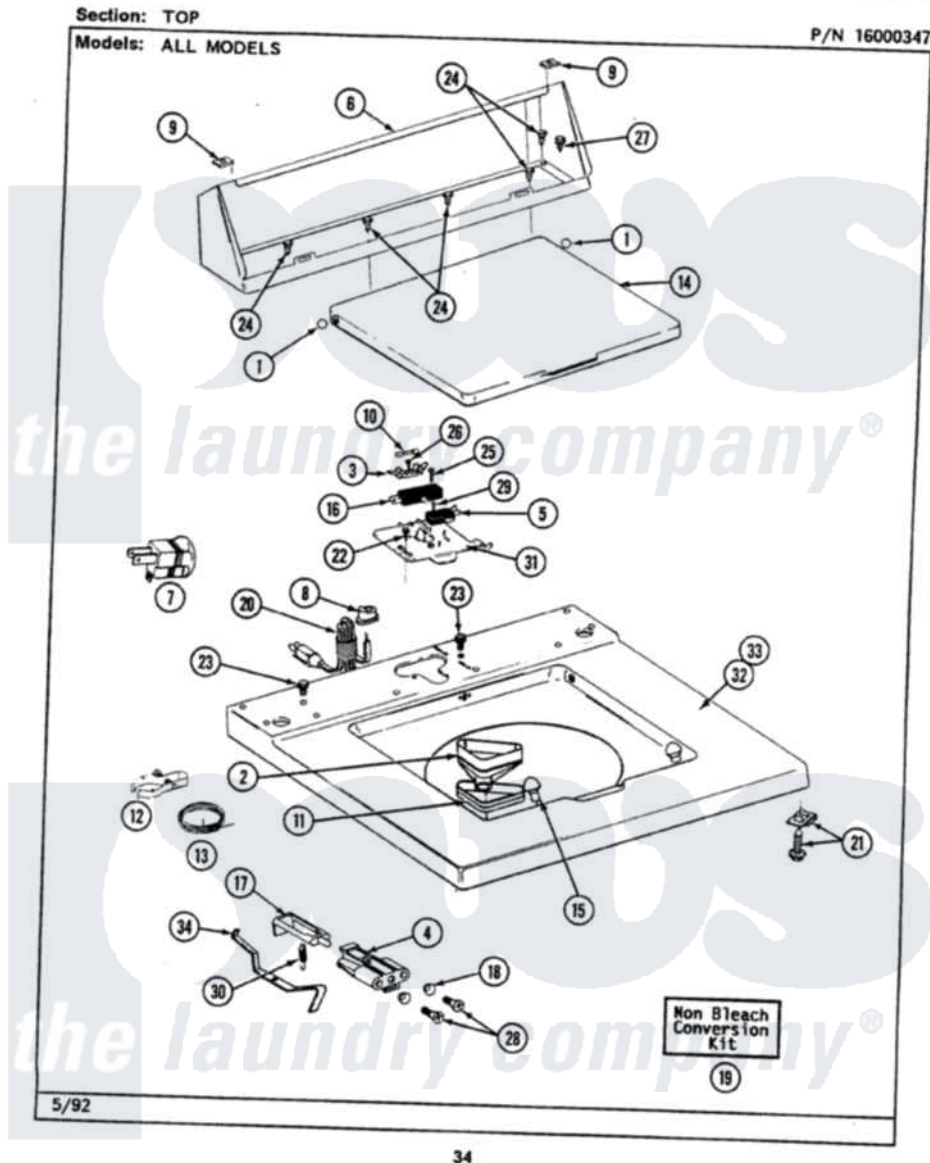

Maytag LAT8600ABL 05 - TOP

Maytag [Residential Maytag LAT8600ABL Washer Parts](#) Parts Diagram 05 - TOP
 Click on the part number to view part

Item	Original Part Number	Replaced By	Status	Part Description
1	211726			Hinge, Ball Lid
2	215578			Bleach Inlet Almond
3	207167			Block, Fuse
4	214279	204968		Plunger And Bracket Assembly--W
5	207166			Switch, Check
6	205635L		Not Available	CONSOLE (ALM)
7	Y201808			Converter
8	211881			Grommet, Cord Part Not Used-Gas Models Only
9	215075			Fastener, Control Panel To Console
10	207168	22001682		Switch Assembly, Lid W/4amp Fuse
11	214436			Gasket
12	301548			Clamp, Ground Wire
13	311155			Ground Wire And Clamp
14	216073L		Not Available	(ALMOND)---NA

15	212716		Bumper, Lid
16	205415	279347	Switch-Lid
17	215700		Not Available
18	211500		LID SWITCH PLUNGER
19	205997		Washer, Bracket To Top Cover
20	204590		Non-Bleach Conversion Kit
21	204445		Cord, Power
22	207159	489355	Screw And Fastener Assembly
23	210186	3370225	Screw, 8 X 1/2
24	211294	90767	Screw
25	213501		Screw, 8A X 3/8 HeX Washer Head Tapping
26	215705	Y311711	Screw, No.6-20 X 1-1/8 Inch
27	Y313559		Screw, Fuse Block
28	910182	25-7809	Screw
29	912012	3400409	Screw, No.6-20 1/2 Flthd Torx
30	213720		Screw
31	Y215699	22001678	Spring, Lid Switch
33	207172L		Bracket, Switch And Fuse
34	215704		Top Cover Assembly ALM----NA
			Lever, Unbalance