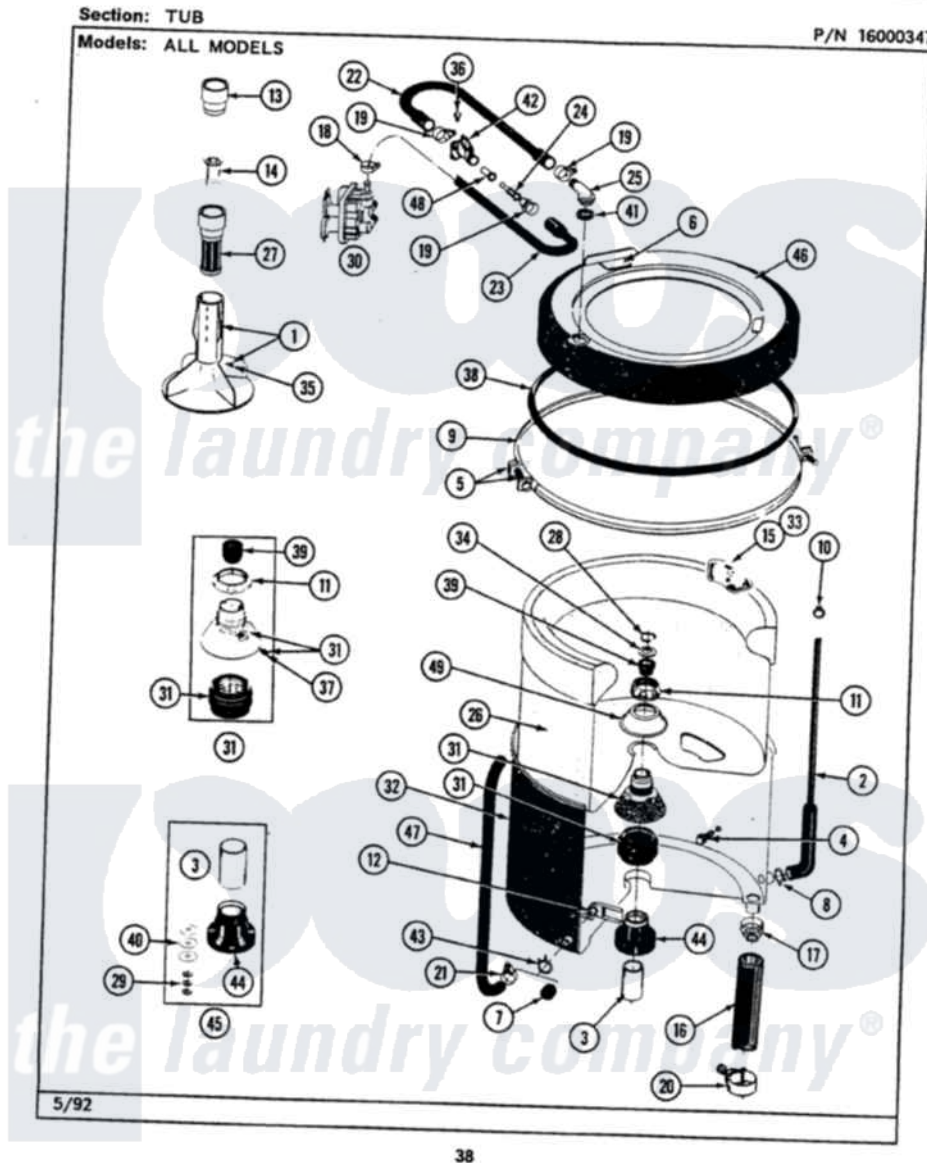

Maytag LAT8600ABL 07 - TUB

Maytag [Residential Maytag LAT8600ABL Washer Parts](#) Parts Diagram 07 - TUB
Click on the part number to view part

Item	Original Part Number	Replaced By	Status	Part Description
1	207228			Agitator W/Lock Screw
2	212942	22001619		Tube, Water Level Switch
3	211130			Bearing Liner, Tub Bearing
4	200744	W10175939		Bolt
"	205254	W10175938		Bolt
5	205529			Nut And Bolt Kit For Tub Clam
6	215232			Bumper, Unbalance
7	214725			Cap For Spout-Outer Tub
8	211641			Clamp, 1-1/16"
9	200846			Clamp - Tub Cover
10	410296	596669		Clamp, Manifold
11	211047	6-2110472		Nut- Clamp
14	215733			Dispensing Cup
16	213045			Hose, Outer Tub Part Not Used
17	200900	616099		Clamp
18	201575			Clamp, Hose

19	202515	596669	Clamp, Manifold
20	202574	3367052	Clamp, Hose
21	205161	489503	Clamp
22	Y215234		Hose, Injector Fill
23	213013		Hose, Injector
24	213015		Nozzle, Injector
25	215235		Tube, Injector
26	207831	Not Available	TUB, INNER (W/PLUG)
27	207426		Lint Filter Deep
28	Y015667		Retaining Ring
29	Y054867		Washer, Lock
30	205613		Water Valve
31	204012	6-2095720	Mounting S
32	205484		Tub, Outer Part Not Used
33	215980		Plug, Filter Hole
34	Y015666		Washer, Retaining -
35	206478	Not Available	SCREW & WASHER FOR AGITATOR
36	312620		Screw, Sems
37	211618	22001423	Set Screw, Mounting Stem
38	211232		Seal, Tub Cover
39	Y0A4298	6-0A57420	Seal- Agitator
40	211100		Washer, Outer Tub
41	215233		Seal For Injector Tube
42	215447		Sleeve For Injector
43	214739	596669	Clamp, Manifold
44	200824	6-2040130	Tub Bearin
45	204013	6-2040130	Tub Bearin
46	206380	Not Available	COVER, TUB
48	213016	216201	Nozzle
49	211210		Washer, Clamping Nut