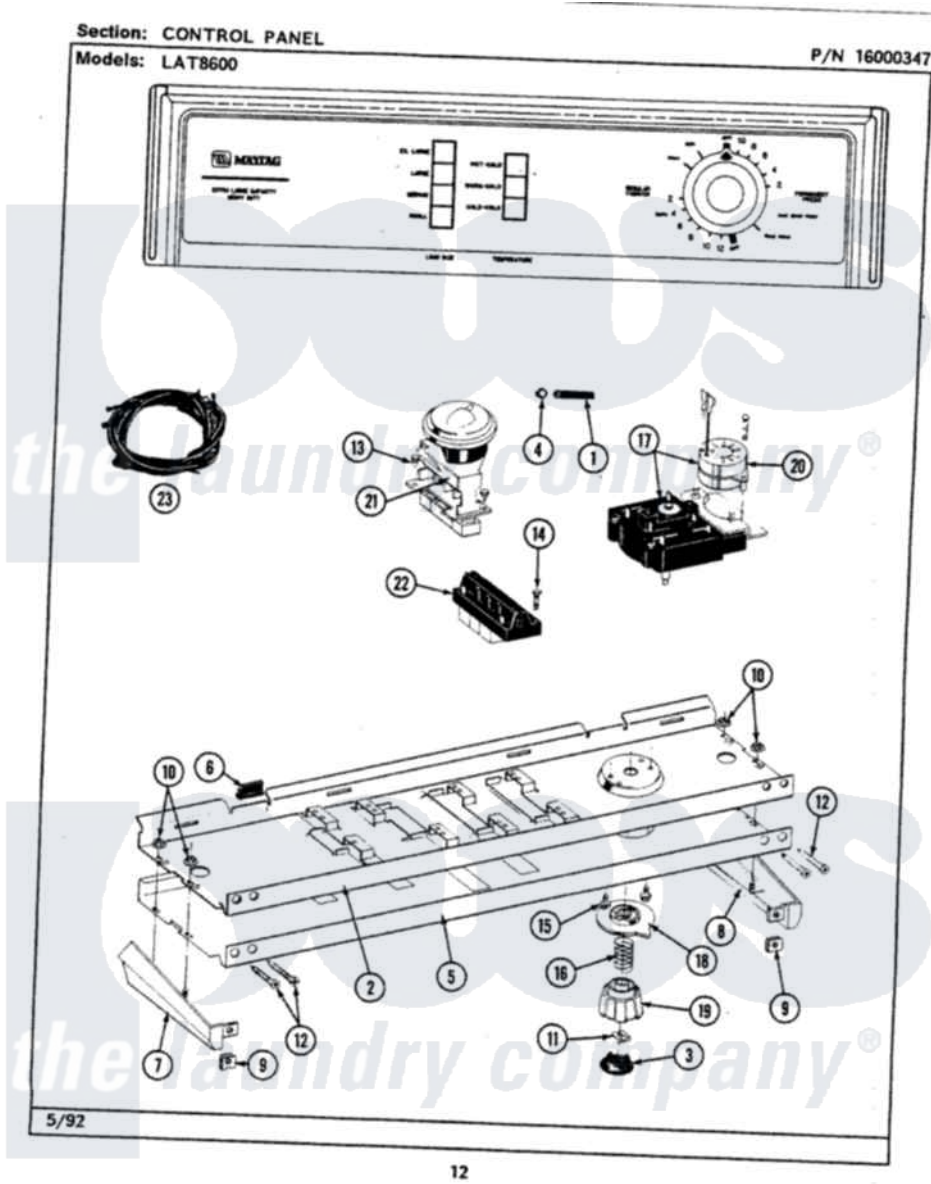

Maytag LAT8600ABW 04 - CONTROL PANEL

Maytag Residential Maytag LAT8600ABW Washer Parts Parts Diagram 04 - CONTROL PANEL
Click on the part number to view part

Item	Original Part Number	Replaced By	Status	Part Description
1	212942	22001619		Tube, Water Level Switch
2	214818			Back Up Plate
3	215821		Not Available	CAP, KNOB
4	410296	596669		Clamp, Manifold
5	207393		Not Available	CONTROL PANEL
6	214897			Pad, Control Panel
7	207215		Not Available	END CAP LH
8	207216		Not Available	END CAP RH
9	214894			Fastener, End Cap
10	214872			Palnut, End Cap Note: Nut, Lamp Holder
11	211605			Bezel, Timer Dial
12	210932			Screw, No.8 X 9/16 Ctsk Note: Screw, Inlet Duct
13	211168	W10139210		Screw, 8-18 X 5/16
14	213117	67006908		Screw, Ice Rack
15	213966	3400014		Screw

16	211065		Spring, Index Wheel
17	207379		Timer
18	215827	Not Available	TIMER DIAL SKIRT
19	215828		Knob, Timer
20	205033	22205033	Motor- Tim
21	207361		4 Level Pressure Switch
22	207368	Not Available	TEMP CONTROL SWITCH - 3 BUTTON
23	207383		Wire Harness