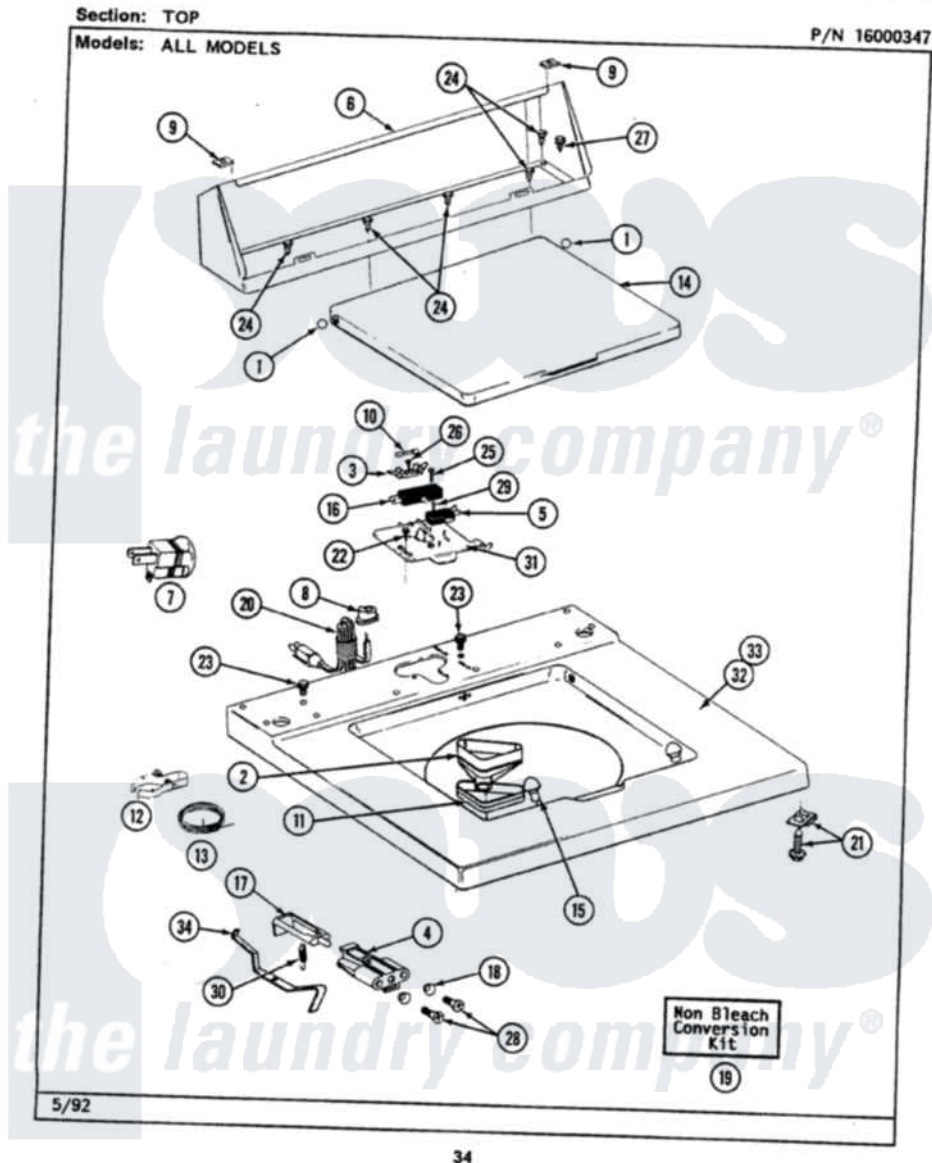

Maytag LAT8600ABW 05 - TOP

Maytag [Residential Maytag LAT8600ABW Washer Parts](#) Parts Diagram 05 - TOP
 Click on the part number to view part

Item	Original Part Number	Replaced By	Status	Part Description
1	211726			Hinge, Ball Lid
2	215527	W10140652		Screw, 6-20 X 1/2
3	207167			Block, Fuse
4	214279	204968		Plunger And Bracket Assembly--W
5	207166			Switch, Check
6	205635			Console
7	Y201808			Converter
8	211881			Grommet, Cord Part Not Used-Gas Models Only
9	215075			Fastener, Control Panel To Console
10	207168	22001682		Switch Assembly, Lid W/4amp Fuse
11	214436			Gasket
12	301548			Clamp, Ground Wire
13	311155			Ground Wire And Clamp
14	216073			LID (WHITE)

15	212716		Bumper, Lid
16	205415	279347	Switch-Lid
17	215700		Not Available
18	211500		LID SWITCH PLUNGER
19	205997		Washer, Bracket To Top Cover
20	204590		Non-Bleach Conversion Kit
21	204445		Cord, Power
22	207159	489355	Screw And Fastener Assembly
23	210186	3370225	Screw, 8 X 1/2
24	211294	90767	Screw
25	213501		Screw, 8A X 3/8 HeX Washer Head Tapping
26	215705	Y311711	Screw, No.6-20 X 1-1/8 Inch
27	Y313559		Screw, Fuse Block
28	910182	25-7809	Screw
29	912012	3400409	Screw, No.6-20 1/2 Flthd Torx
30	213720		Screw
31	Y215699	22001678	Spring, Lid Switch
33	207172		Bracket, Switch And Fuse
34	215704		Top Cover
			Lever, Unbalance