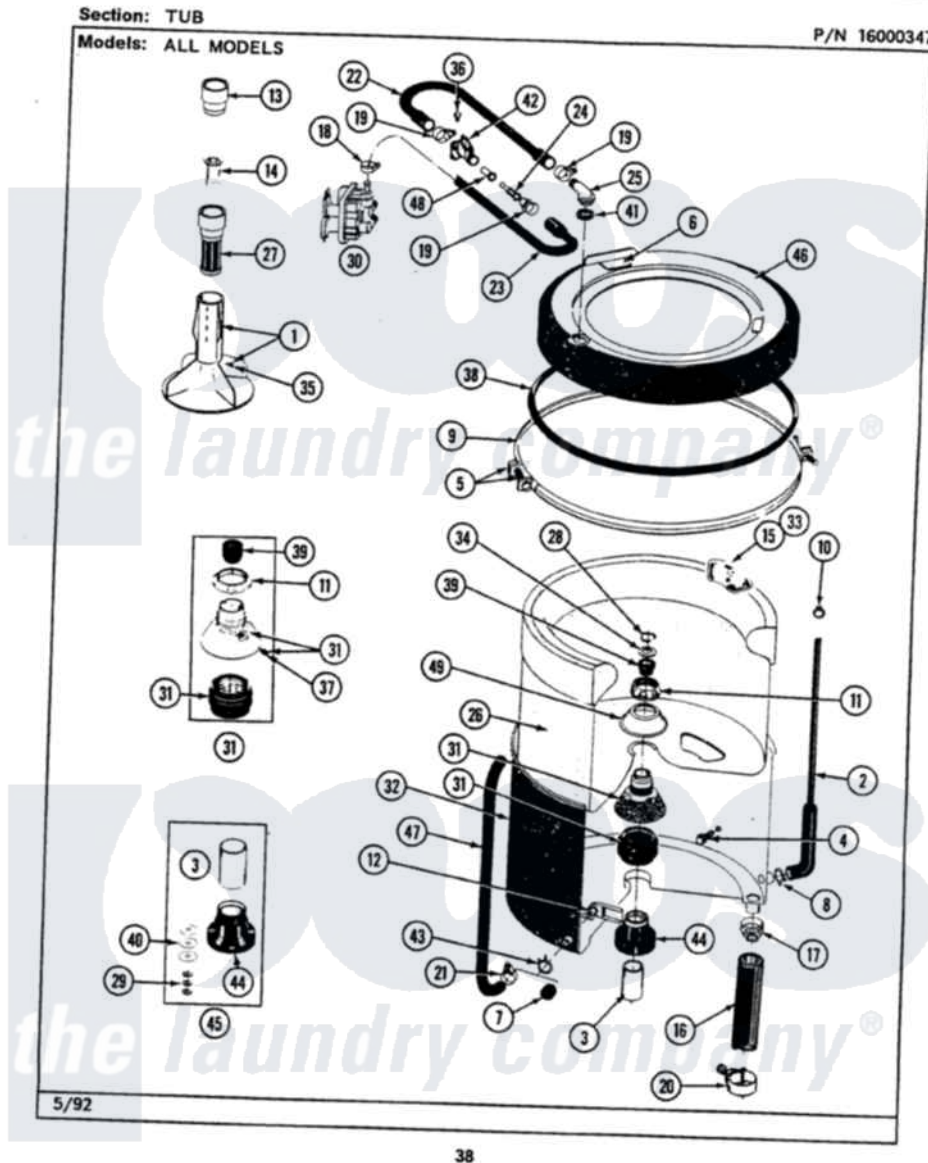

Maytag LAT8600ABW 07 - TUB

Maytag [Residential Maytag LAT8600ABW Washer Parts](#) Parts Diagram 07 - TUB
Click on the part number to view part

Item	Original Part Number	Replaced By	Status	Part Description
1	207228			Agitator W/Lock Screw
2	212942	22001619		Tube, Water Level Switch
3	211130			Bearing Liner, Tub Bearing
4	200744	W10175939		Bolt
"	205254	W10175938		Bolt
5	205529			Nut And Bolt Kit For Tub Clam
6	215232			Bumper, Unbalance
7	214725			Cap For Spout-Outer Tub
8	211641			Clamp, 1-1/16"
9	200846			Clamp - Tub Cover
10	410296	596669		Clamp, Manifold
11	211047	6-2110472		Nut- Clamp
14	215733			Dispensing Cup
16	213045			Hose, Outer Tub Part Not Used
17	200900	616099		Clamp
18	201575			Clamp, Hose

19	202515	596669	Clamp, Manifold
20	202574	3367052	Clamp, Hose
21	205161	489503	Clamp
22	Y215234		Hose, Injector Fill
23	213013		Hose, Injector
24	213015		Nozzle, Injector
25	215235		Tube, Injector
26	207831	Not Available	TUB, INNER (W/PLUG)
27	207426		Lint Filter Deep
28	Y015667		Retaining Ring
29	Y054867		Washer, Lock
30	205613		Water Valve
31	204012	6-2095720	Mounting S
32	205484		Tub, Outer Part Not Used
33	215980		Plug, Filter Hole
34	Y015666		Washer, Retaining -
35	206478	Not Available	SCREW & WASHER FOR AGITATOR
36	312620		Screw, Sems
37	211618	22001423	Set Screw, Mounting Stem
38	211232		Seal, Tub Cover
39	Y0A4298	6-0A57420	Seal- Agitator
40	211100		Washer, Outer Tub
41	215233		Seal For Injector Tube
42	215447		Sleeve For Injector
43	214739	596669	Clamp, Manifold
44	200824	6-2040130	Tub Bearin
45	204013	6-2040130	Tub Bearin
46	206380	Not Available	COVER, TUB
48	213016	216201	Nozzle
49	211210		Washer, Clamping Nut