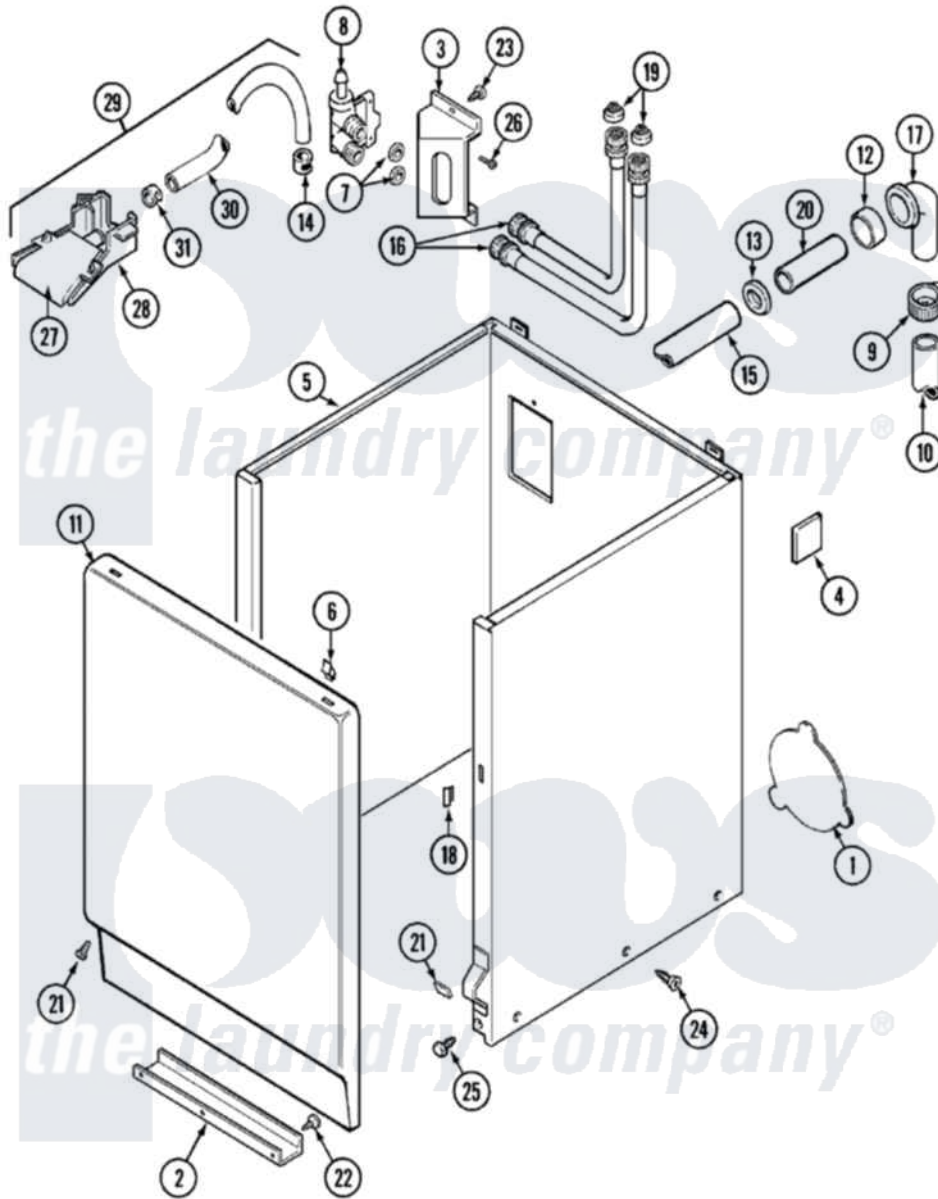

Maytag LAT8604AAE 02 - CABINET

Maytag [Residential Maytag LAT8604AAE Washer Parts](#) Parts Diagram 02 - CABINET
 Click on the part number to view part

Item	Original Part Number	Replaced By	Status	Part Description
1	211294	90767		Screw, 8A X 3/8 HeX Washer Head Tapping
"	211878		Not Available	PLATE, ACCESS
2	213846			Guard, Belt
3	214812	22002361		Bracket, Water Valve
4	215058			Pad, Cabinet Bumper
5	22001302	22004425		Cabinet White Aspack
6	212982	22001650		Fastener, Spring
7	Y013783			Washer, Inlet Hose
8	214337	96160		Screen
"	22001274			Valve, Water
9	200908	285655		Clamp, Hose
10	Y059149			(7/8" I.D. CARTON OF 50 FT.)
"	216017			Hose, Drain
11	22001143			Damper, Sound
"	22001144			Damper, Sound

"	216078	Not Available	PANEL, FRONT (WHT)
12	214765		Gasket, Siphon Break
13	202574	3367052	Clamp, Hose
14	216169	596669	Clamp, Manifold
15	214767	22001448	Hose, Pump
16	202860		Inlet Hose Assembly
17	Y216016	W10116738	Elbow
18	214376	22002331	Spacer, Front Panel
19	200961	12001413	Strainer And Washer Kit
20	Y014874		Screw, Idler Arm And Sleeve
"	206638		Siphon Break
21	204439		Screw And Fstner Assembly
22	211294	90767	Screw, 8A X 3/8 HeX Washer Head Tapping
23	212276	W10116760	Screw
24	213007		Xfor Cabinet See Cabinet, Back
25	213121	3400111	Screw, 12-14 X 5/8
"	213122	27001200	Screw
26	Y313561		Screw----NA
27	22001187		Injector
28	22001186		Injector
29	22001304		Water Injector Assembly
30	22001190		Hose, Injector
31	216170	489503	Clamp