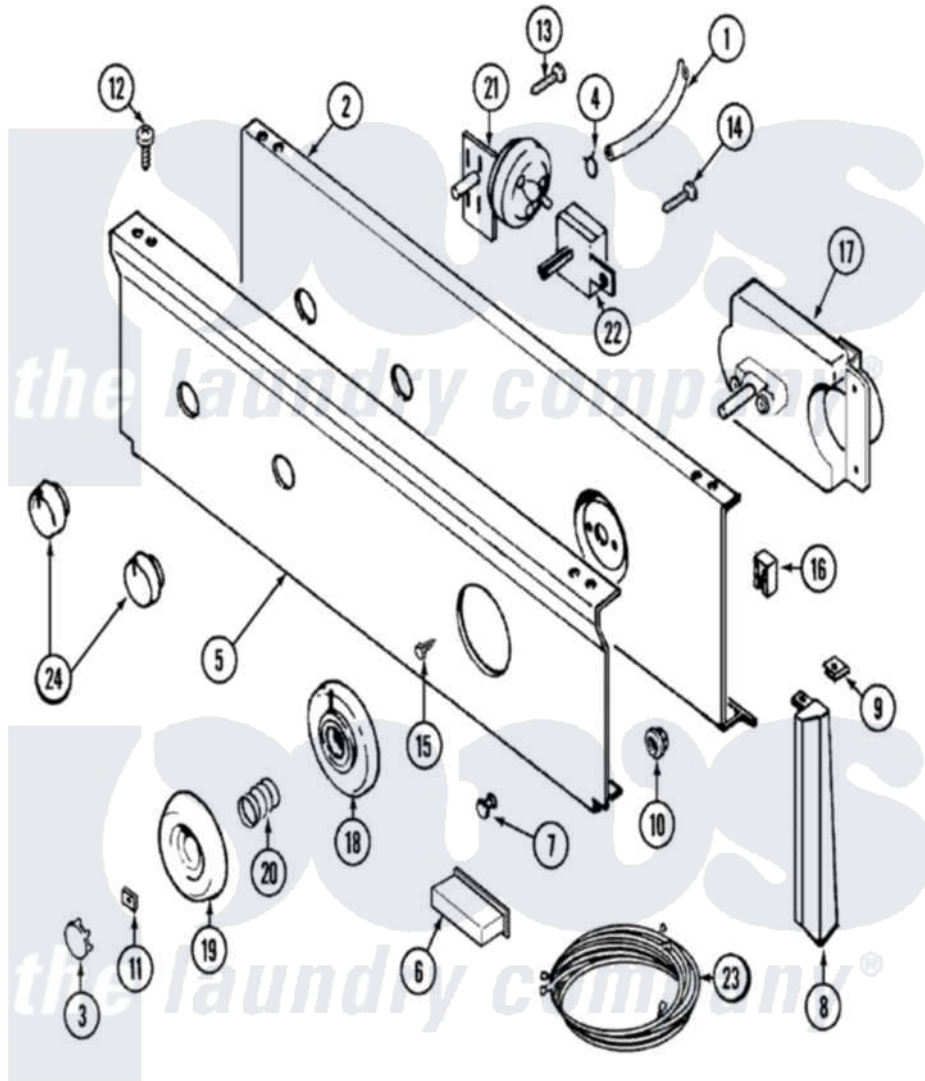

Maytag LAT8604AAE 04 - CONTROL PANEL

Maytag [Residential Maytag LAT8604AAE Washer Parts](#) Parts Diagram 04 - CONTROL PANEL
 Click on the part number to view part

Item	Original Part Number	Replaced By	Status	Part Description
1	22001036	22001619		Tube, Water Level Switch
2	315483	3370225		Screw
"	204807			Ground Wire, Supp. Plte To Top Cover
"	22001132			Plate, Support
3	216250	22001446		Cap, Knob
4	410296	596669		Clamp, Manifold
5	22001018			Panel, Control
6	214897			Pad, Control Panel
7	22001215	7730P011-60		Lens, Indicator Light
8	22001565		Not Available	CAP, END (LT-WHT)
"	22001564			Cap, End
"	22001291			End Cap, Control Panel
"	22001289		Not Available	END CAP, CTRL. PNL. (LT-WHT)
9	214894			Fastener, End Cap
10	214872			Palnut, End Cap Note: Nut,

10	214972		Lamp Holder
11	211605		Bezel, Timer Dial
12	210932		Screw, No.8 X 9/16 Ctsk Note: Screw, Inlet Duct
13	211168	W10139210	Screw, 8-18 X 5/16
14	211168	W10139210	Screw, 8-18 X 5/16
15	216412		Screw, Bracket To Timer
16	903115		Lock Light
17	22001252		Timer RPR
18	22001265		Bezel, Timer Knob
19	22001198	Not Available	KNOB, TIMER (WHT)
20	211065		Spring, Index Wheel
21	208207		Switch, Pressure
22	208281	Not Available	SWITCH, TEMP (4POSITION)
23	22001319		Wire Harness, Main
24	22001268	Not Available	KNOB ASSY. (WHT)
25	22001098	Not Available	MANUAL, USE & CARE