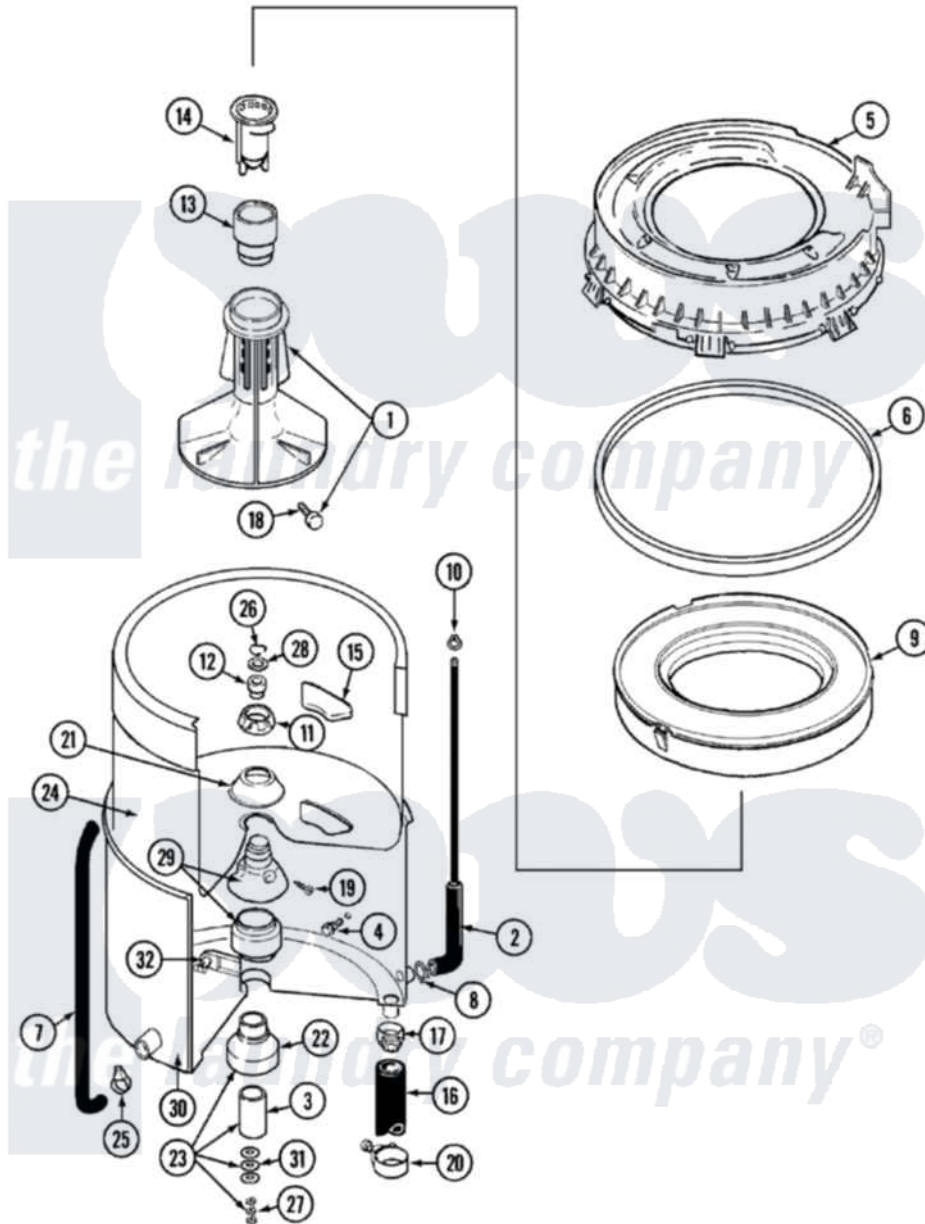

Maytag LAT8604AAE 07 - TUB

Maytag [Residential Maytag LAT8604AAE Washer Parts](#) Parts Diagram 07 - TUB
 Click on the part number to view part

Item	Original Part Number	Replaced By	Status	Part Description
1	207228			Agitator W/Lock Screw
2	22001036	22001619		Tube, Water Level Switch
3	211130			Bearing Liner, Tub Bearing
4	200744	W10175939		Bolt
"	205254	W10175938		Bolt
5	22001299			Tub Cover And Gasket Assembly
6	22001299			Tub Cover And Gasket Assembly
7	22001320			Tube, Bleach
8	211641			Clamp, 1-1/16"
9	22001142			Ring, Balance
10	410296	596669		Clamp, Manifold
11	211047	6-2110472		Nut- Clamp
12	Y0A4298	6-0A57420		Seal- Agitator
13	22001295			Housing, Dispenser
14	22001294			Cup, Dispensing

15	207219		Filter, Self-Cleaning
16	213045		Hose, Outer Tub Part Not Used
17	201011	285655	Clamp, Hose
18	206478		Not Available
19	211618	22001423	Set Screw, Mounting Stem
20	202574	3367052	Clamp, Hose
21	211210		Washer, Clamping Nut
22	200824	6-2040130	Tub Bearin
23	204013	6-2040130	Tub Bearin
24	22001139		Tub, Inner
25	205161	489503	Clamp
26	Y015667		Retaining Ring
27	Y054867		Washer, Lock
28	Y015666		Washer, Retaining -
29	204012	6-2095720	Mounting S
30	22001114		Not Available
31	211100		Washer, Outer Tub
32	214434		Spout, Deflector