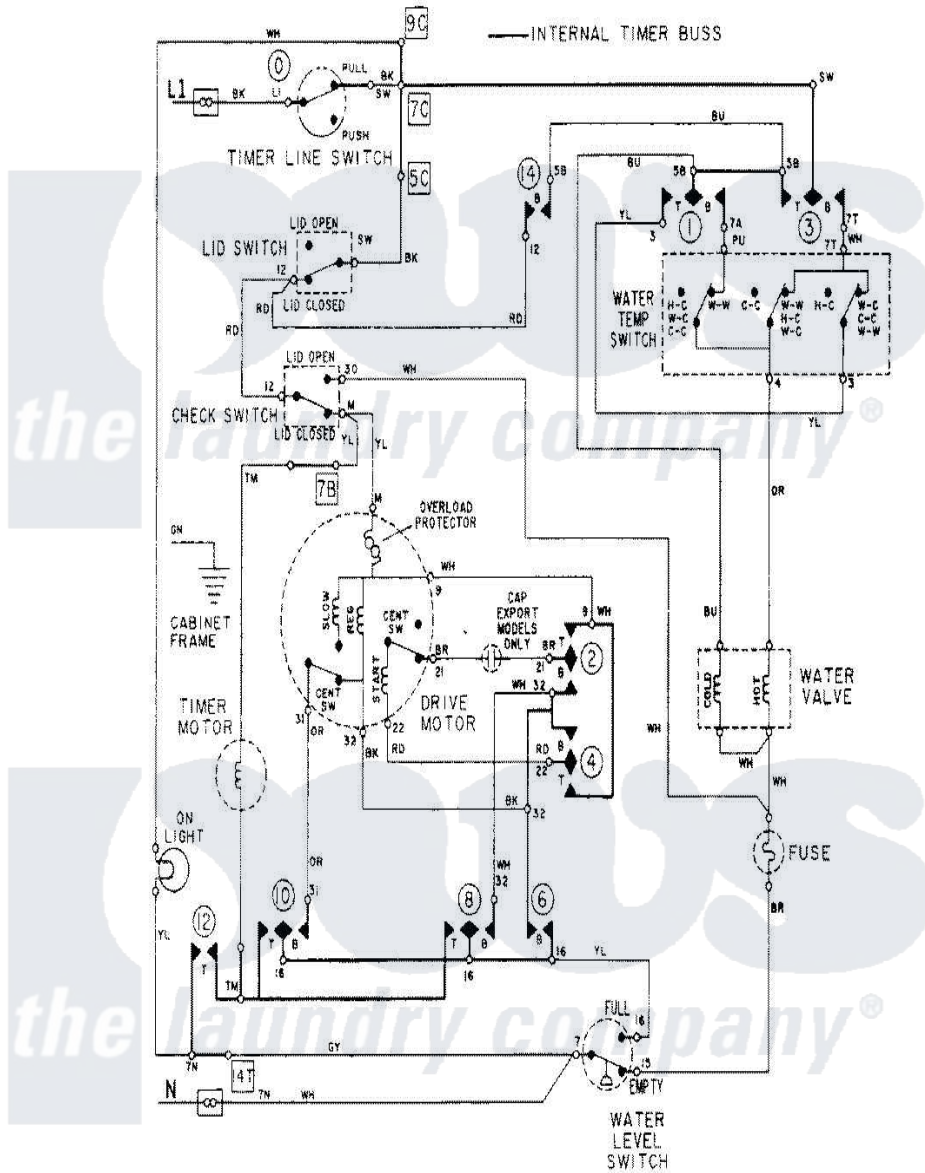

# Maytag LAT8604AAL 08 - WIRING INFORMATION

Maytag Residential Maytag LAT8604AAL Washer Parts Parts Diagram 08 - WIRING INFORMATION  
 Click on the part number to view part

| Item | Original Part Number | Replaced By | Status        | Part Description   |
|------|----------------------|-------------|---------------|--------------------|
| NI   | 15001277             |             | Not Available | WIRING INFORMATION |