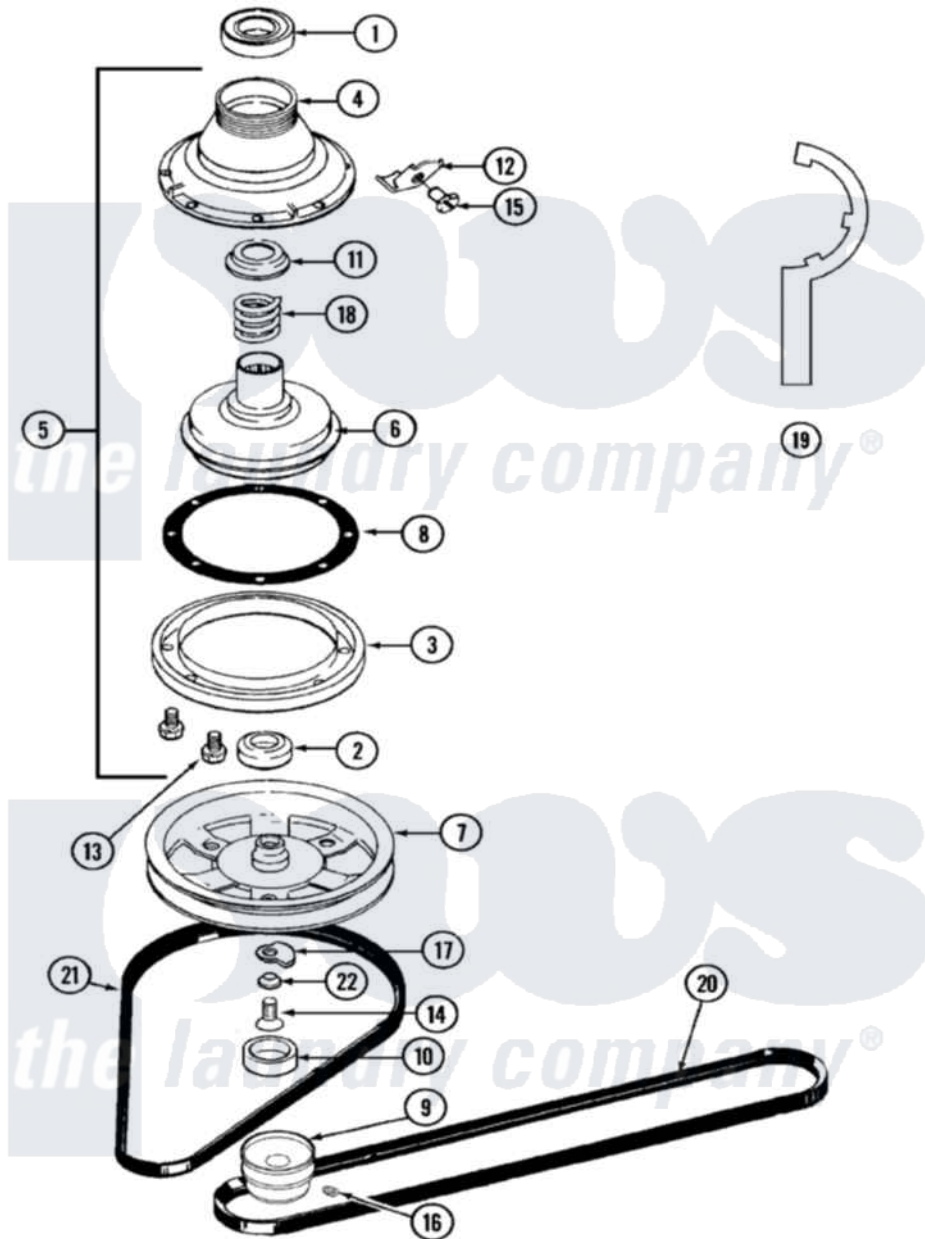

Maytag LAT8604AAM 03 - CLUTCH, BRAKE & BELTS

Maytag Residential Maytag LAT8604AAM Washer Parts Parts Diagram 03 - CLUTCH, BRAKE & BELTS
 Click on the part number to view part

Item	Original Part Number	Replaced By	Status	Part Description
1	Y200720	22003441		Bearing, Rear
2	200835			Bearing, Brake Rotor
3	211043	6-2011900		Brake Asse
4	211045	6-2011900		Brake Asse
5	201190	6-2011900		Brake Asse
6	201126	6-2011900		Brake Asse
7	211059	6-2301530		Pulley
8	211042	6-2011900		Brake Asse
9	200816	6-2008160		Pulley- MO
10	211038		Not Available	CAP, OIL RETAINER
11	211039	6-2011900		Brake Asse
12	213325			Clip, Retaining
13	211000			SCREW, BRAKE DRUM (HEX HEAD)
14	211375	681582		Screw
15	213326			Bolt, Sems Retaining Clip
16	Y053241			Set Screw, Motor Pulley

17	211089		Lug, Stop Pulley
18	211041	6-2011900	Brake Asse
19	Y038315	038315	Tool
20	211124		Part Not Used
21	211125		V Belt, Drive Pulley
22	211090	22003555	Washer, Stop Lug