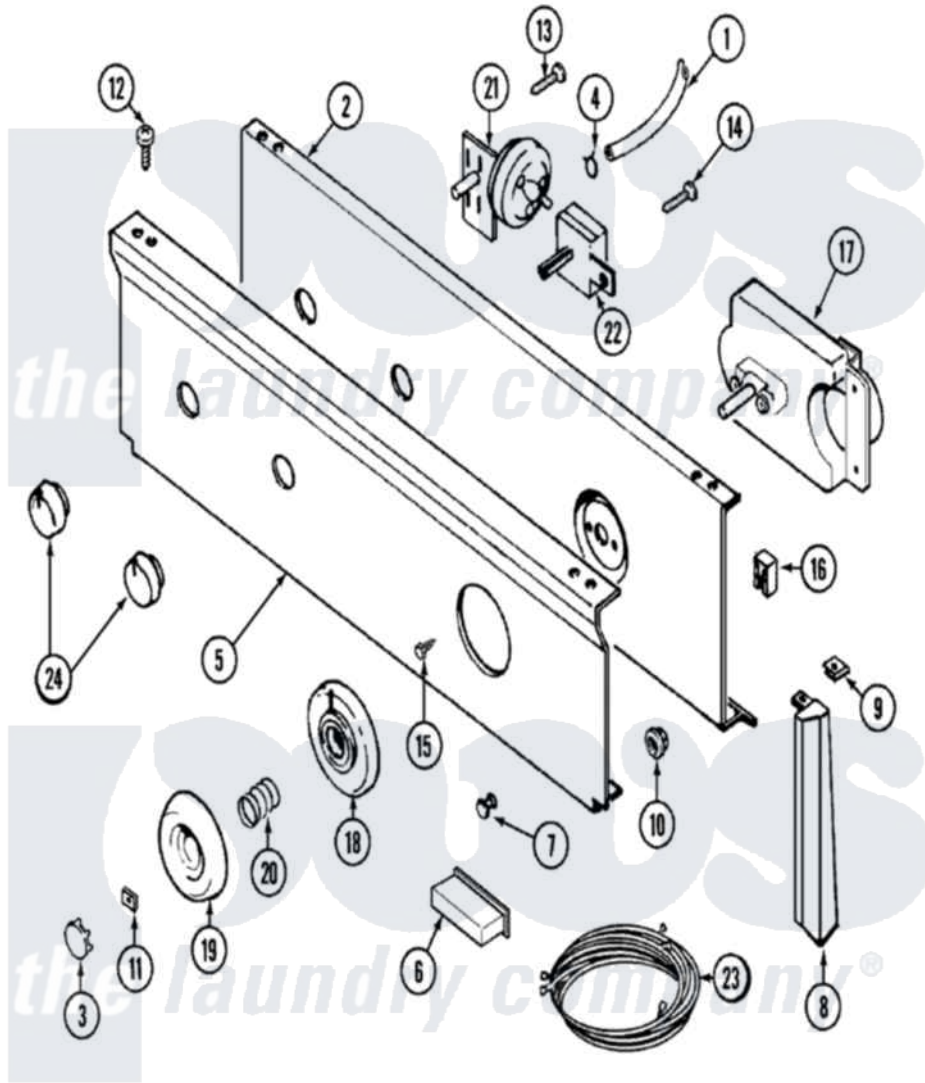

Maytag LAT8604AAM 04 - CONTROL PANEL

Maytag [Residential Maytag LAT8604AAM Washer Parts](#) Parts Diagram 04 - CONTROL PANEL
 Click on the part number to view part

Item	Original Part Number	Replaced By	Status	Part Description
1	22001036	22001619		Tube, Water Level Switch
2	315483	3370225		Screw
"	204807			Ground Wire, Supp. Plte To Top Cover
"	22001132			Plate, Support
3	216424		Not Available	CAP, KNOB (ALM)
4	410296	596669		Clamp, Manifold
5	22001477		Not Available	PANEL, CONTROL (ALM)
6	214897			Pad, Control Panel
7	22001215	7730P011-60		Lens, Indicator Light
8	22001293			End Cap, Control Panel
"	22001292	22001567		Cap, End
"	22001567			Cap, End
"	22001566	22001293		End Cap, Control Panel
9	214894			Fastener, End Cap
10	214872			Palnut, End Cap Note: Nut, Lamp Holder

11	211605		Bezel, Timer Dial
12	210932		Screw, No.8 X 9/16 Ctsk Note: Screw, Inlet Duct
13	211168	W10139210	Screw, 8-18 X 5/16
14	211168	W10139210	Screw, 8-18 X 5/16
15	216412		Screw, Bracket To Timer
16	903115		Lock Light
17	22001252		Timer RPR
18	22001266	Not Available	BEZEL, TIMER KNOB (ALM)
19	22001199	Not Available	KNOB ASSY. (ALM)
20	211065		Spring, Index Wheel
21	208207		Switch, Pressure
22	208281	Not Available	SWITCH, TEMP (4POSITION)
23	22001319		Wire Harness, Main
24	22001269	Not Available	KNOB ASSY. (ALM)
25	22001098	Not Available	MANUAL, USE & CARE