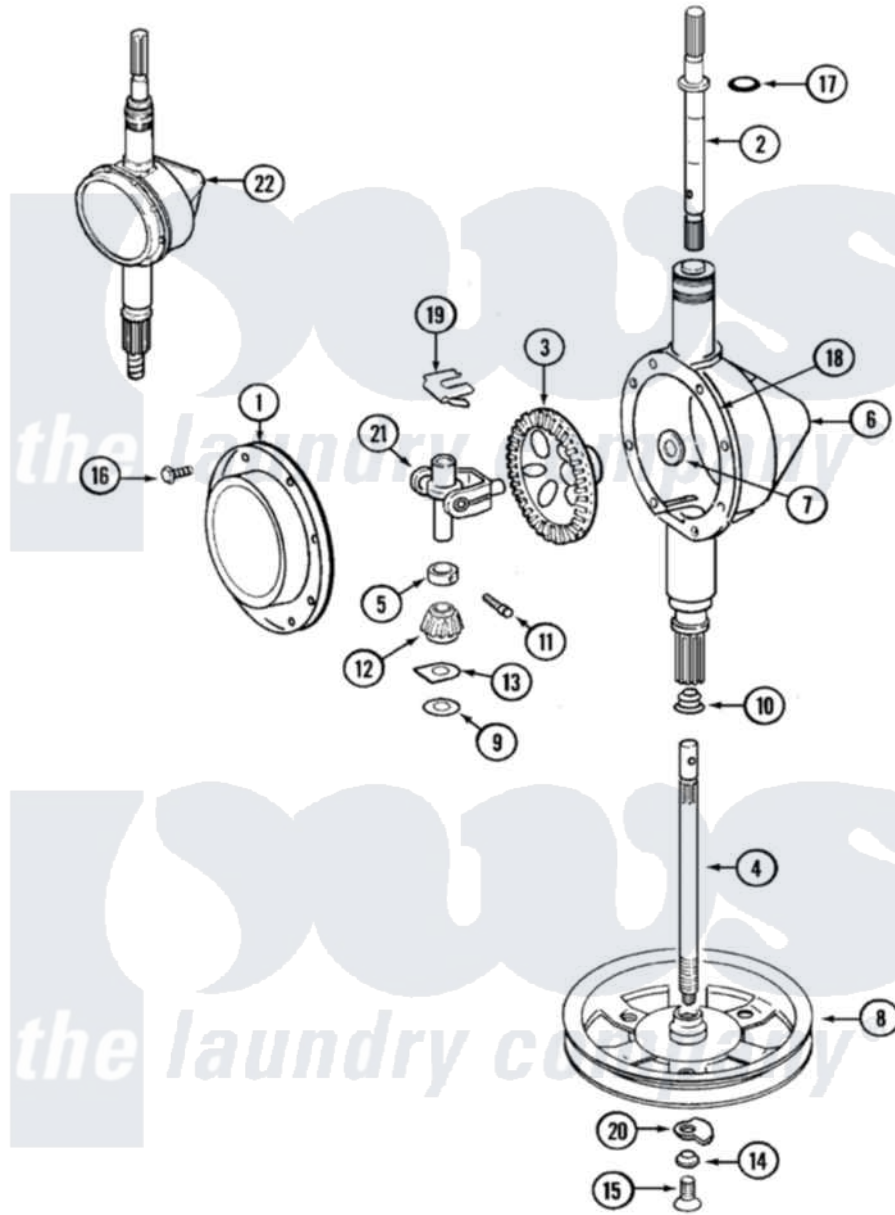

Maytag LAT8604AAM 06 - TRANSMISSION

Maytag [Residential Maytag LAT8604AAM Washer Parts](#) Parts Diagram 06 - TRANSMISSION
 Click on the part number to view part

Item	Original Part Number	Replaced By	Status	Part Description
1	206628			Cover, Transmission
2	207153	6-2097820		Kit- Shaft
3	206713	6-2067130		Gear- Beve
4	215410	12001450		Ctr Shaft W/Collar Andkeeper- Dp
5	215415		Not Available	COLLAR, LOWER
6	206624	6-2097750		Trans Dee
7	215394			Washer, Bevel Gear
8	211059	6-2301530		Pulley
9	211483	6-2114830		Washer- SP
10	206602	207843		Lip Seal Repair Kit
11	Y206629			Pin, Collar
12	215401	W10221114		Pinion
13	215395			Plate, Clutch
14	211090	22003555		Washer, Stop Lug
15	211375	681582		Screw
				SCREW, TRANSMISSION

16	215417	Not Available	SCREW, TRANSMISSION COVER
17	210690		Seal, Rubber
18	Y058700	675652	Adhesive
19	215581		Spring, Agitator Shaft
20	211089		Lug, Stop Pulley
21	206685	6-2066850	Yoke
22	206707	6-2097750	Trans Dee