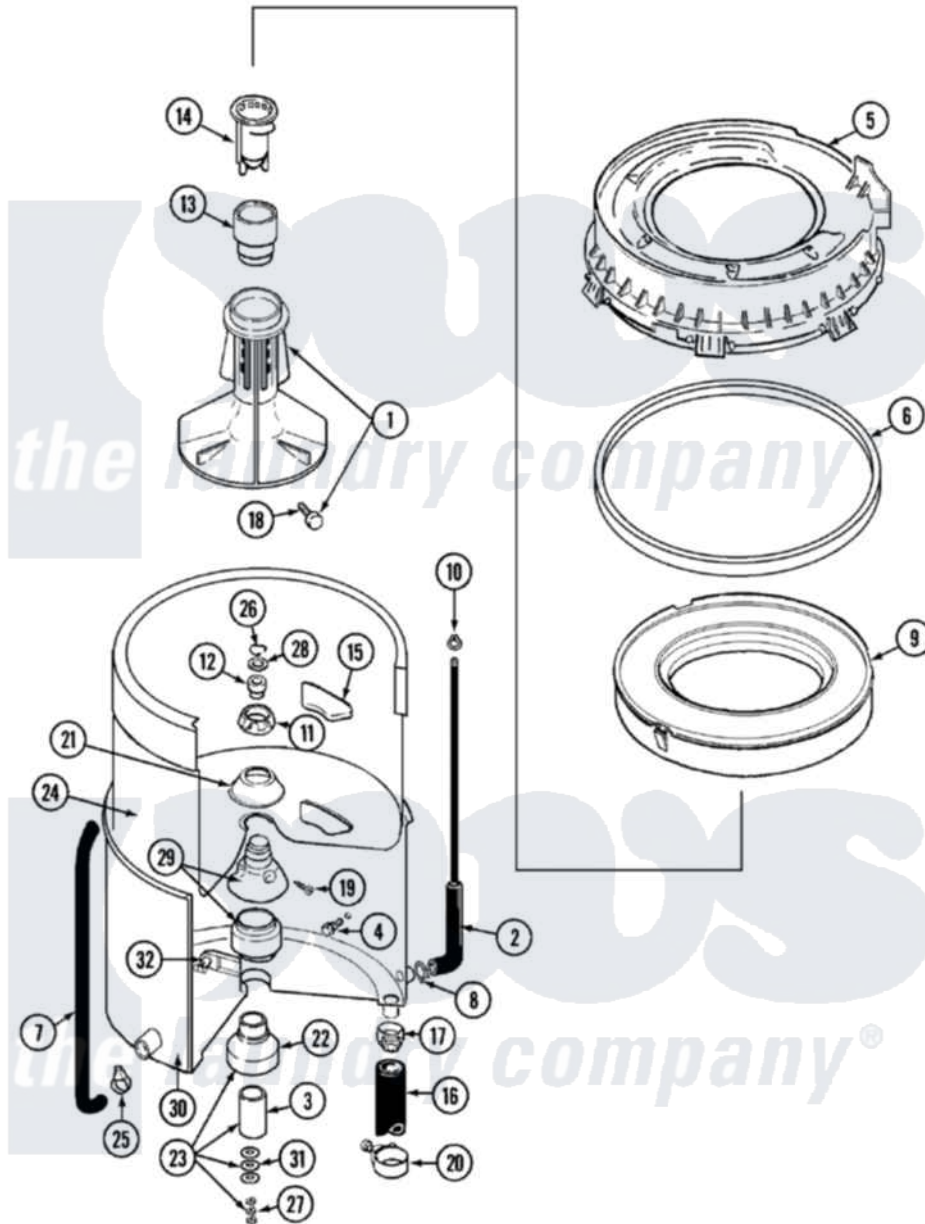

Maytag LAT8604AAM 07 - TUB

Maytag [Residential Maytag LAT8604AAM Washer Parts](#) Parts Diagram 07 - TUB
 Click on the part number to view part

Item	Original Part Number	Replaced By	Status	Part Description
1	207228			Agitator W/Lock Screw
2	22001036	22001619		Tube, Water Level Switch
3	211130			Bearing Liner, Tub Bearing
4	200744	W10175939		Bolt
"	205254	W10175938		Bolt
5	22001299			Tub Cover And Gasket Assembly
6	22001299			Tub Cover And Gasket Assembly
7	22001320			Tube, Bleach
8	211641			Clamp, 1-1/16"
9	22001142			Ring, Balance
10	410296	596669		Clamp, Manifold
11	211047	6-2110472		Nut- Clamp
12	Y0A4298	6-0A57420		Seal- Agitator
13	22001295			Housing, Dispenser
14	22001294			Cup, Dispensing

15	207219		Filter, Self-Cleaning
16	213045		Hose, Outer Tub Part Not Used
17	201011	285655	Clamp, Hose
18	206478		Not Available
19	211618	22001423	Set Screw, Mounting Stem
20	202574	3367052	Clamp, Hose
21	211210		Washer, Clamping Nut
22	200824	6-2040130	Tub Bearin
23	204013	6-2040130	Tub Bearin
24	22001139		Tub, Inner
25	205161	489503	Clamp
26	Y015667		Retaining Ring
27	Y054867		Washer, Lock
28	Y015666		Washer, Retaining -
29	204012	6-2095720	Mounting S
30	22001114		Not Available
31	211100		TUB, OUTER (EX. LARGE)
32	214434		Washer, Outer Tub
			Spout, Deflector