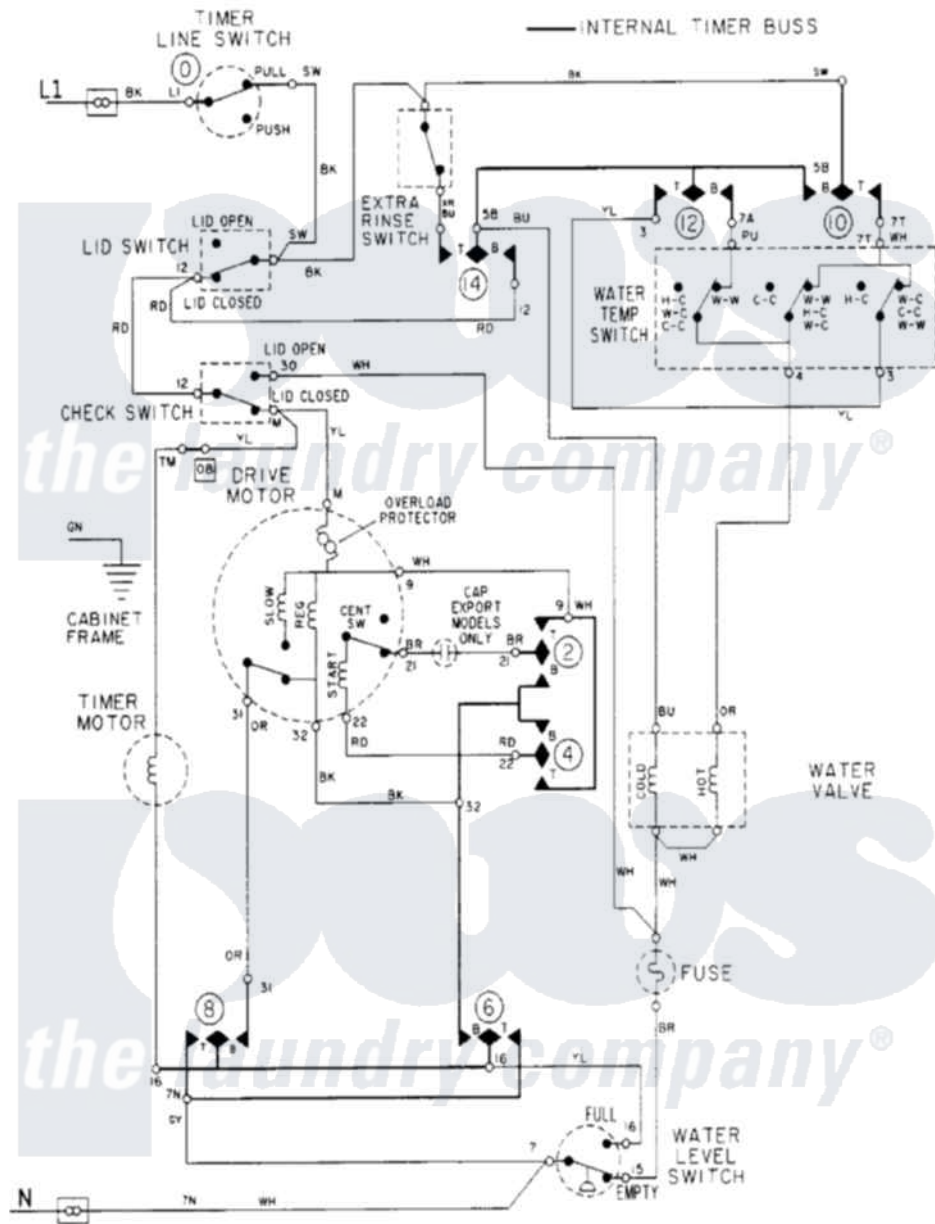

Maytag LAT8606AAE 08 - WIRING INFORMATION

Maytag Residential Maytag LAT8606AAE Washer Parts Parts Diagram 08 - WIRING INFORMATION
 Click on the part number to view part

Item	Original Part Number	Replaced By	Status	Part Description
NI	15001925		Not Available	WIRING INFORMATION