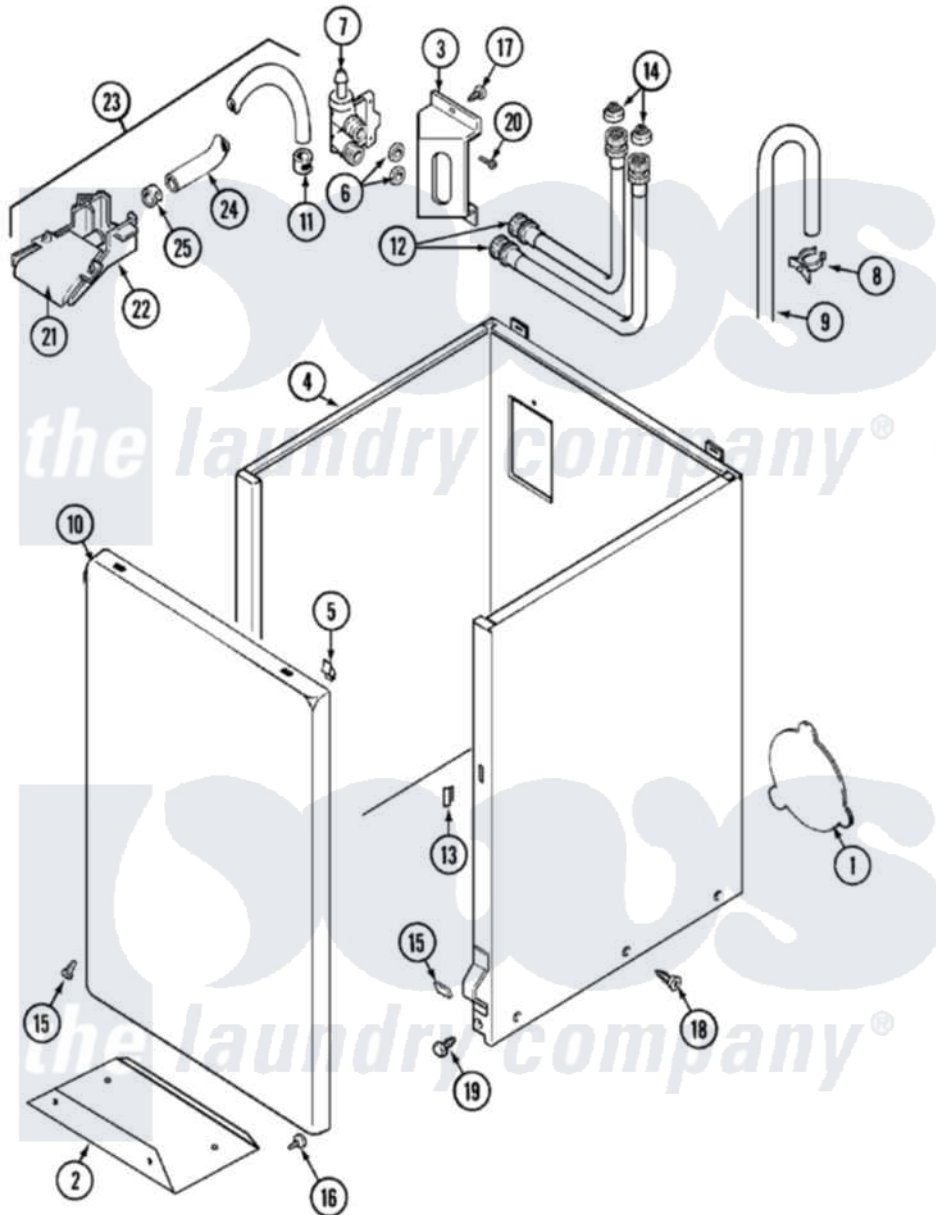

Maytag LAT8606AAM 02 - CABINET

Maytag [Residential Maytag LAT8606AAM Washer Parts](#) Parts Diagram 02 - CABINET
 Click on the part number to view part

Item	Original Part Number	Replaced By	Status	Part Description
1	211878		Not Available	PLATE, ACCESS
"	211294	90767		Screw, 8A X 3/8 HeX Washer Head Tapping
"	22001683	22002924		Plate, Access
2	213846			Guard, Belt
3	214812	22002361		Bracket, Water Valve
"	22002361			Bracket, Water Valve
4	22001303			Cabinet ----NA
"	22002380	22001303		Cabinet ----NA
5	22001650			Fastener, Spring
6	Y013783			Washer, Inlet Hose
7	214337	96160		Screen
"	22001274			Valve, Water
"	22002360			Valve, Water
8	22001815	22002765		Clip, Hose
9	22001816			Hose, Drain
10	22001143			Damper, Sound

"	22002370	22002658	Panel, Front
"	22001144		Damper, Sound
"	22001804	22002653	Panel, Front
11	216169	596669	Clamp, Manifold
12	202860		Inlet Hose Assembly
13	214376	22002331	Spacer, Front Panel
14	200961	12001413	Strainer And Washer Kit
15	22002378	27001200	Screw
"	22002377		Clip, Retainer
"	22002376		Clip
"	22001995		Screw Note: Screw, Tumbler Front And Shroud
"	12001340	204439	Screw And Fstner Assembly
16	211294	90767	Screw, 8A X 3/8 HeX Washer Head Tapping
17	212276	W10116760	Screw
"	22002372		Screw
18	213007		Xfor Cabinet See Cabinet, Back
19	213122	27001200	Screw
"	213121	3400111	Screw, 12-14 X 5/8
20	Y313561		Screw---NA
21	22001187		Injector
22	22001186		Injector
23	22001304		Water Injector Assembly
24	22001190		Hose, Injector
25	216169	596669	Clamp, Manifold
26	22001972		Clip, Cabinet