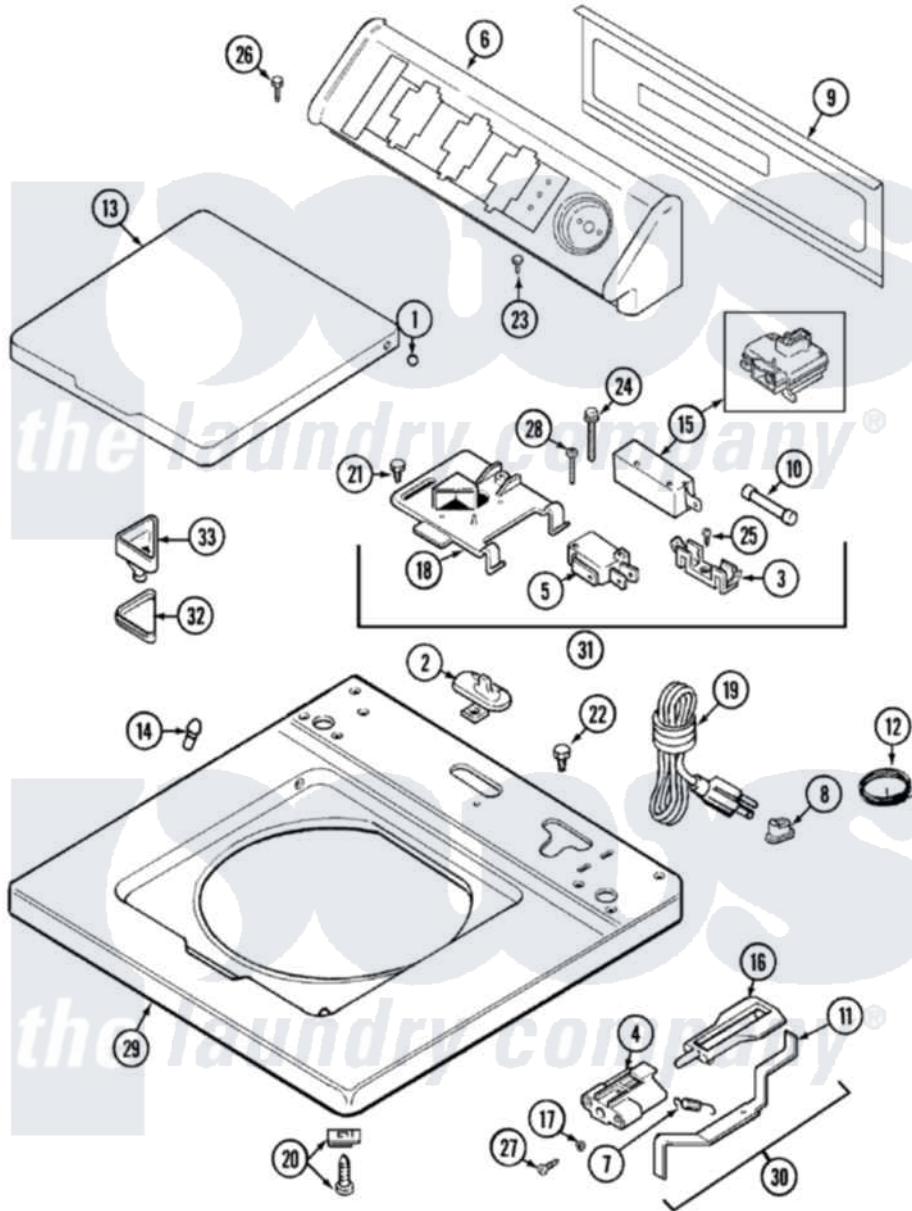

# Maytag LAT8606AAM 05 - TOP

Maytag [Residential Maytag LAT8606AAM Washer Parts](#) Parts Diagram 05 - TOP  
 Click on the part number to view part

Item	Original Part Number	Replaced By	Status	Part Description
1	<a href="#">211726</a>			Hinge, Ball Lid
2	<a href="#">22001298</a>			Cap, Top Cover
"	207159	<a href="#">489355</a>		Screw, 8 X 1/2
3	<a href="#">207167</a>			Block, Fuse
"	W10124350		Not Available	NOT REQUIRED PART OR SEE NOTE
4	<a href="#">22002135</a>			Bracket, Unbalance
"	22001645		Not Available	BRACKET, UNBALANCE---NA
5	W10124350		Not Available	NOT REQUIRED PART OR SEE NOTE
"	<a href="#">207166</a>			Switch, Check
6	<a href="#">22001671</a>			Console ---NA
7	<a href="#">213720</a>			Spring, Lid Switch
8	<a href="#">211881</a>			Grommet, Cord Part Not Used-Gas Models Only
9	22001662	<a href="#">8534058</a>		Screw
"	216423	<a href="#">3370225</a>		Screw