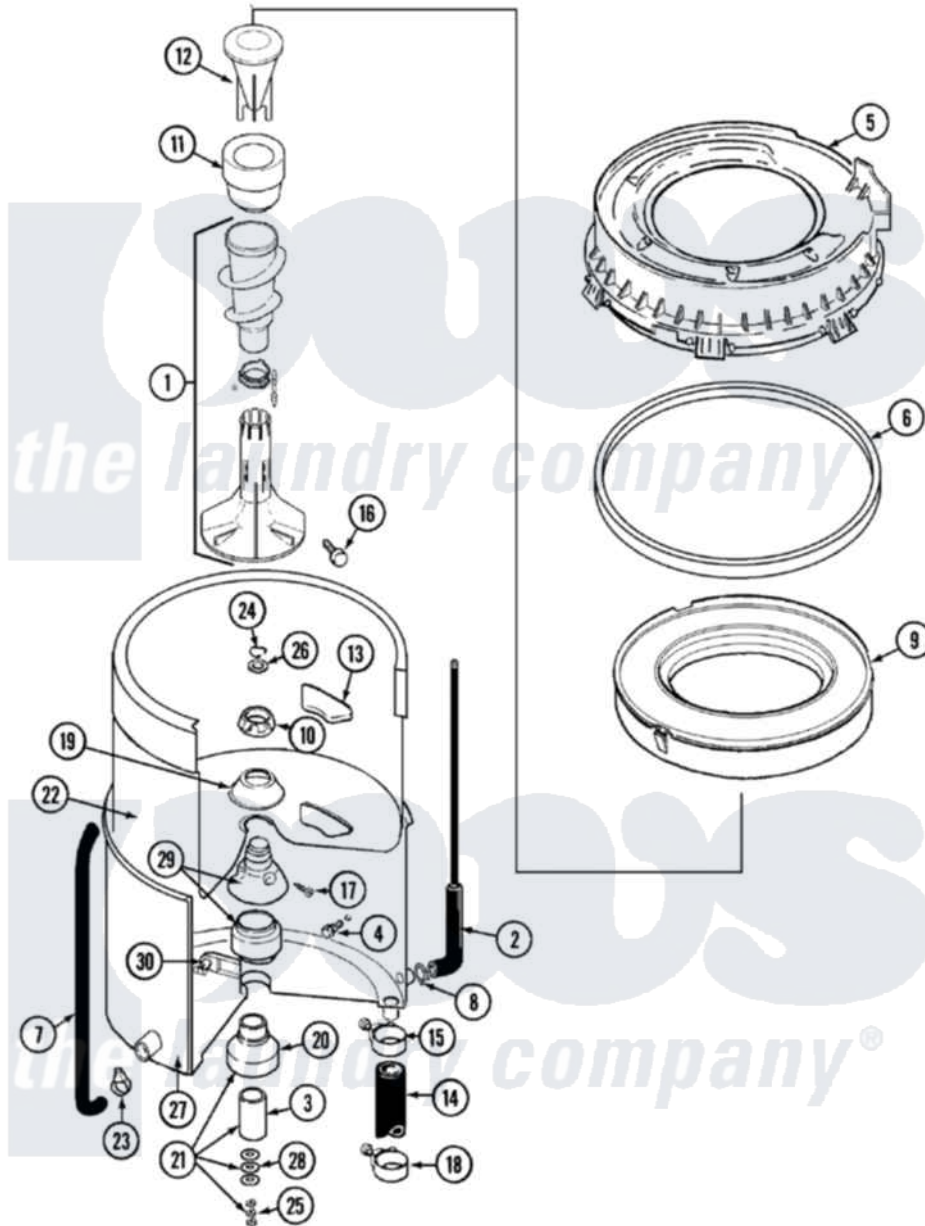

Maytag LAT8606AAM 07 - TUB

Maytag [Residential Maytag LAT8606AAM Washer Parts](#) Parts Diagram 07 - TUB
 Click on the part number to view part

Item	Original Part Number	Replaced By	Status	Part Description
1	22001821			Agitator Auger And Base Assembly
2	22001036	22001619		Tube, Water Level Switch
3	211130			Bearing Liner, Tub Bearing
4	200744	W10175939		Bolt
"	205254	W10175938		Bolt
5	22001299			Tub Cover And Gasket Assembly
6	Y22001201	22001007		Gasket, Cover To Tub
7	22001320			Tube, Bleach
8	211641			Clamp, 1-1/16"
9	22001142			Ring, Balance
10	211047	6-2110472		Nut- Clamp
11	22001805	21001905		Dispenser, Fabric
12	22001806	21001905		Dispenser, Fabric
13	207219			Filter, Self-Cleaning
14	213045			Hose, Outer Tub Part Not

14	213043		Used
15	22001640	285655	Clamp, Hose
16	22001819		L0cking Screw And O Ring
17	22001423		Set Screw, Mounting Stem
18	22001640	285655	Clamp, Hose
19	211210		Washer, Clamping Nut
20	200824	6-2040130	Tub Bearin
21	204013	6-2040130	Tub Bearin
22	22001139		Tub, Inner
23	205161	489503	Clamp
24	Y015667		Retaining Ring
25	Y054867		Washer, Lock
26	Y015666		Washer, Retaining -
27	22001114	Not Available	TUB, OUTER (EX. LARGE)
28	211100		Washer, Outer Tub
29	22001648	6-2095720	Mounting S
30	214434		Spout, Deflector