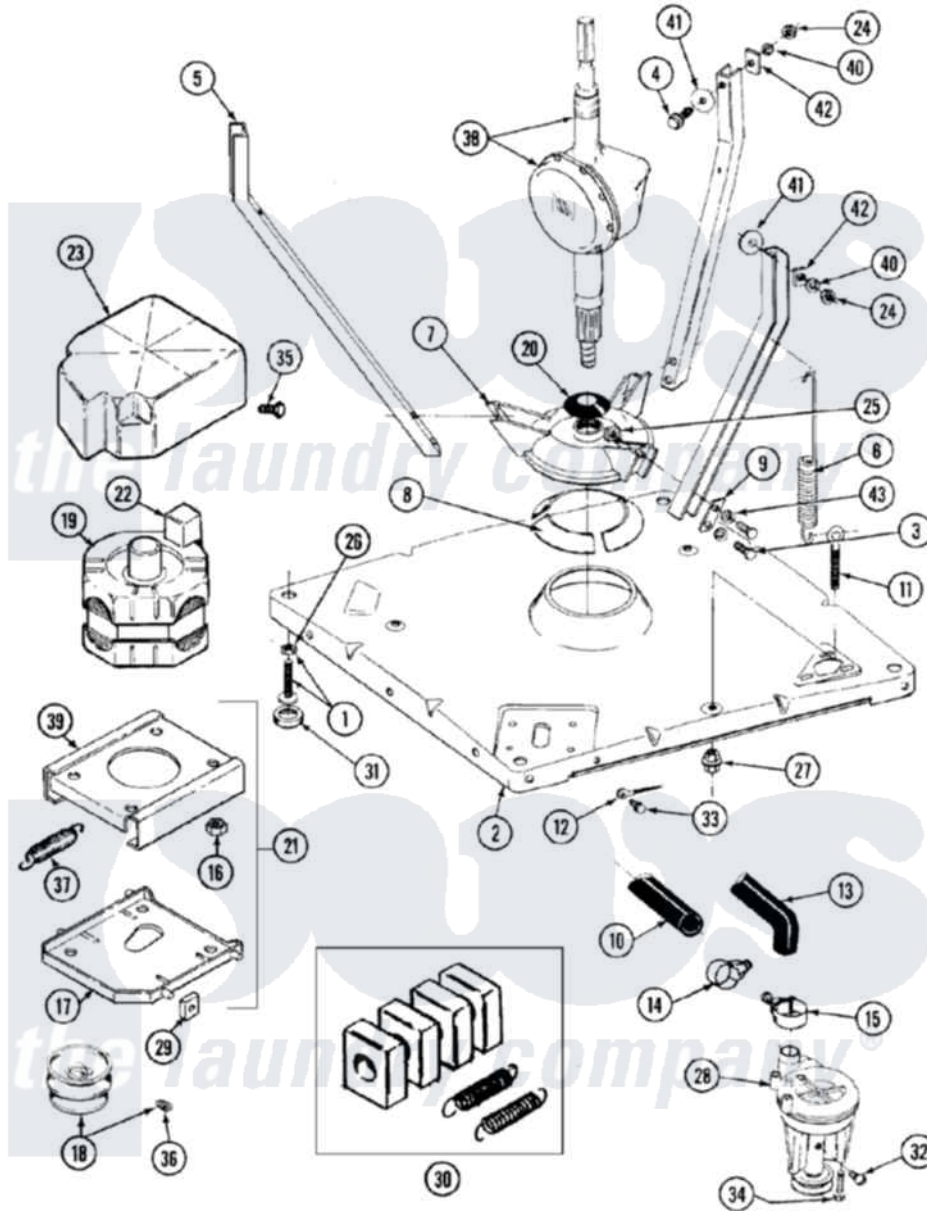

# Maytag LAT8608AAE 01 - BASE (LAT8608AAE & ABE)

Maytag Residential Maytag LAT8608AAE Washer Parts Parts Diagram 01 - BASE (LAT8608AAE & ABE)  
 Click on the part number to view part

Item	Original Part Number	Replaced By	Status	Part Description
1	Y302699	<a href="#">22003428</a>		Leg, Adjustable
2	<a href="#">203274</a>			Base With Damper Pads
3	<a href="#">Y015627</a>			Screw- Hex
4	205254	<a href="#">W10175938</a>		Bolt
"	200744	<a href="#">W10175939</a>		Bolt
5	<a href="#">213053</a>			Brace, Tub Part Not Used
6	<a href="#">213054</a>			Centering Spring - 3 Used
7	<a href="#">203725</a>			Damper W/Bolt And Clip
8	<a href="#">203956</a>			Damper Pad Kit
9	<a href="#">213073</a>			Washer, Double Brace
10	214767	<a href="#">22001448</a>		Hose, Pump
11	213120	<a href="#">216416</a>		Bolt, Eye/Centering Spring
12	<a href="#">204807</a>			Ground Wire, Supp. Plte To Top Cover
13	<a href="#">213045</a>			Hose, Outer Tub Part Not Used
14	200461	<a href="#">285655</a>		Clamp, Hose