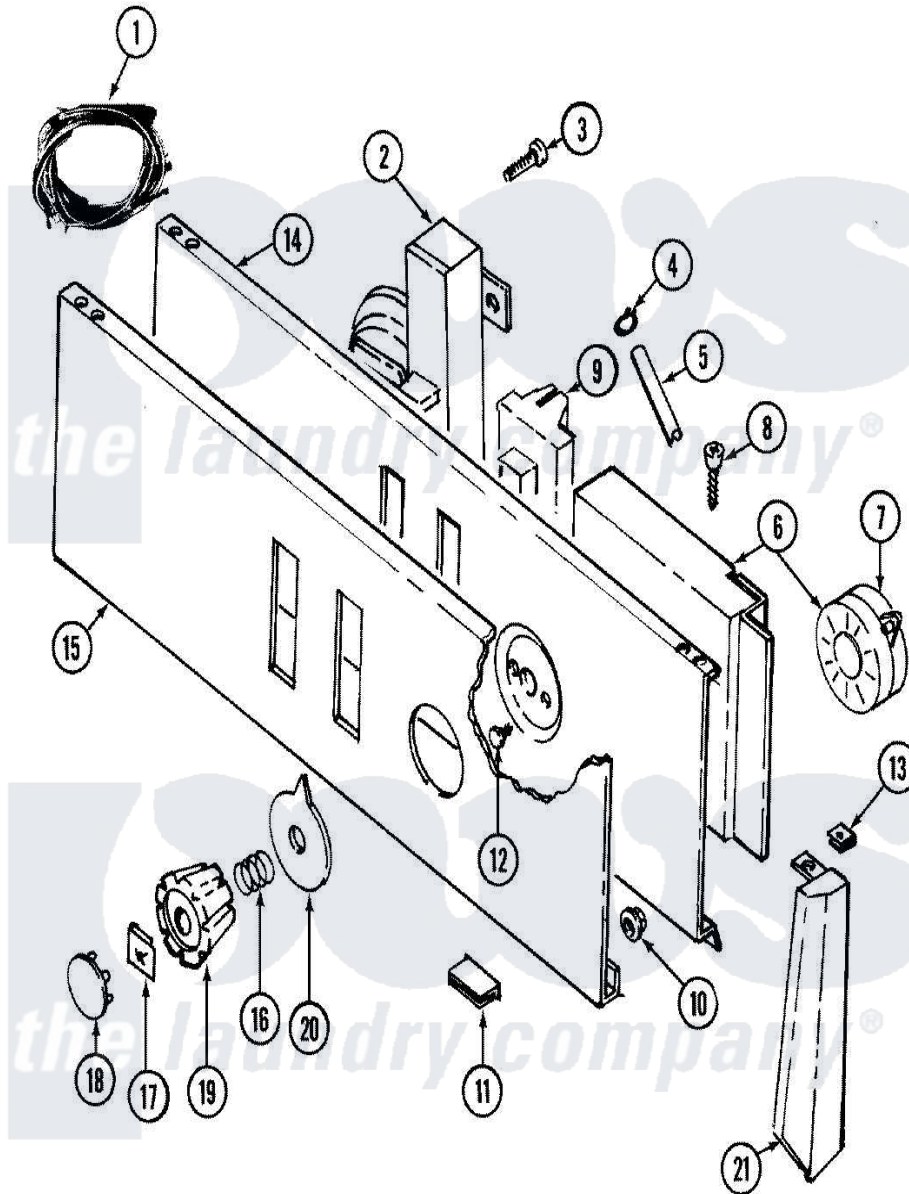

Maytag LAT8608AAE 03 - CONTROL PANEL (LAT8608AAE & ABE)

Maytag [Residential Maytag LAT8608AAE Washer Parts](#) Parts Diagram 03 - CONTROL PANEL (LAT8608AAE & ABE)
 Click on the part number to view part

| Item | Original Part Number | Replaced By | Status | Part Description |
|------|------------------------|---------------------------|--------|--|
| 1 | 207383 | | | Wire Harness |
| 2 | 208104 | | | Switch, Water Lever |
| 3 | 211168 | W10139210 | | Screw, 8-18 X 5/16 |
| 4 | 410296 | 596669 | | Clamp, Manifold |
| 5 | 212942 | 22001619 | | Tube, Water Level Switch |
| 6 | 207379 | | | Timer |
| 7 | 205033 | 22205033 | | Motor- Tim |
| 8 | 210932 | | | Screw, No.8 X 9/16 Ctsk Note: Screw, Inlet Duct |
| 9 | 208329 | | | Switch, Temp |
| " | 213117 | 67006908 | | Screw, Ice Rack |
| 10 | 214872 | | | Palnut, End Cap Note: Nut, Lamp Holder |
| 11 | 214897 | | | Pad, Control Panel |
| 12 | 213966 | 3400014 | | Screw |
| 13 | 214894 | | | Fastener, End Cap |
| 14 | 214809 | | | Back Up Plate |

| | | | |
|----|-------------------------|---------------|---------------------|
| 15 | 208326 | Not Available | CONTROL PANEL |
| 16 | 211065 | | Spring, Index Wheel |
| 17 | 211605 | | Bezel, Timer Dial |
| 18 | 216057 | Not Available | CAP, KNOB |
| 19 | 216055 | Not Available | CONTROL KNOB |
| 20 | 216067 | Not Available | SKIRT, TIMER DIAL |
| 21 | 308469 | Not Available | END CAP L.H. |
| " | Y308470 | | End Cap RH |