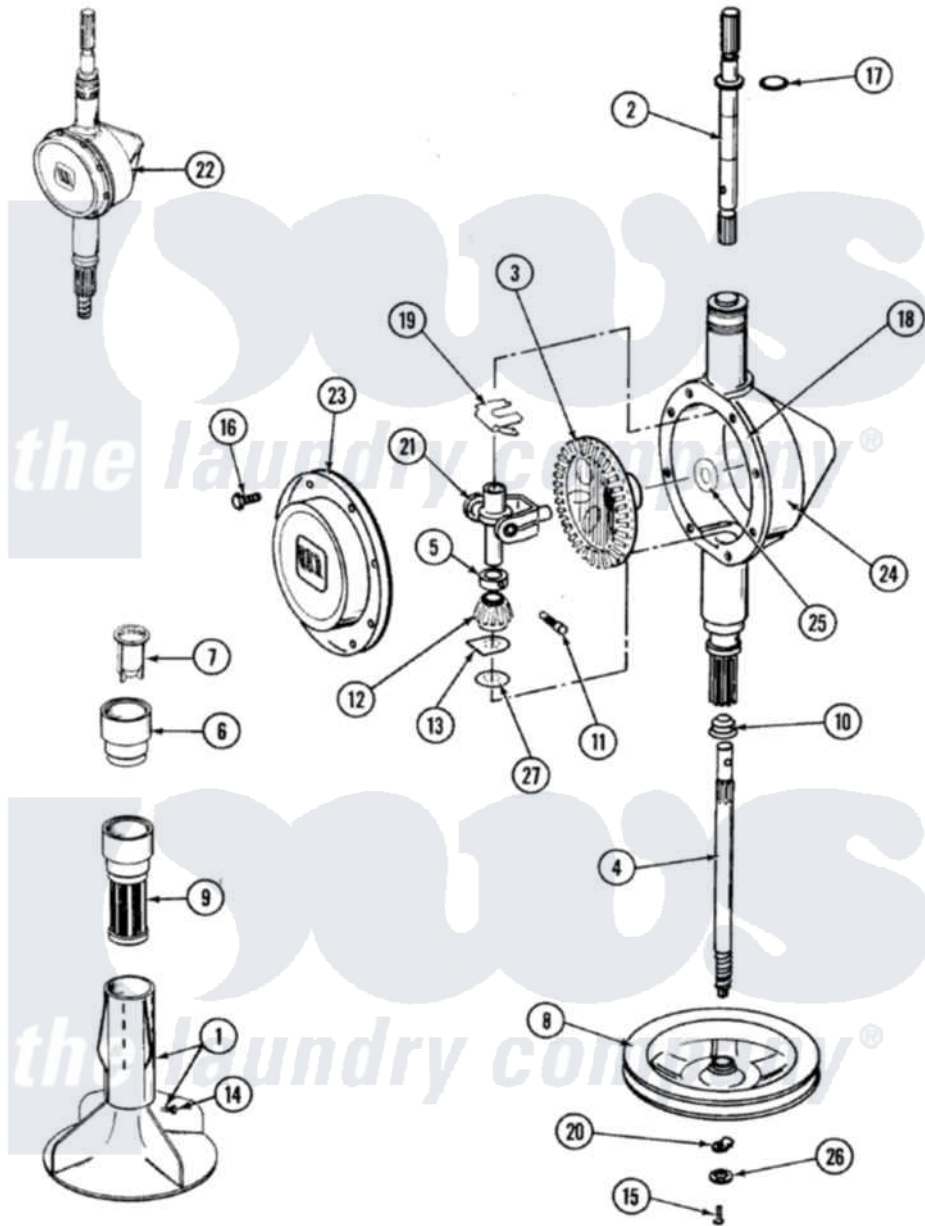

Maytag LAT8608AAE 05 - TRANSMISSION (LAT8608AAE & ABE)

Maytag Residential Maytag LAT8608AAE Washer Parts Parts Diagram 05 - TRANSMISSION (LAT8608AAE & ABE)
 Click on the part number to view part

Item	Original Part Number	Replaced By	Status	Part Description
1	207228			Agitator W/Lock Screw
2	207153	6-2097820		Kit- Shaft
3	206713	6-2067130		Gear- Beve
4	215410	12001450		Ctr Shaft W/Collar Andkeeper- Dp
5	215415		Not Available	COLLAR, LOWER
7	215733			Dispensing Cup
8	211059	6-2301530		Pulley
9	207426			Lint Filter Deep
10	206602	207843		Lip Seal Repair Kit
11	Y206629			Pin, Collar
12	215401	W10221114		Pinion
13	215395			Plate, Clutch
14	206478		Not Available	SCREW & WASHER FOR AGITATOR
15	211375	681582		Screw
16	215417		Not Available	SCREW, TRANSMISSION

17	210690		COVER
18	Y058700	675652	Seal, Rubber
19	215581		Adhesive
20	211089		Spring, Agitator Shaft
21	206685	6-2066850	Lug, Stop Pulley
22	206707	6-2097750	Yoke
23	206628		Trans Dee
24	206624	6-2097750	Cover, Transmission
25	215394		Trans Dee
26	211090	22003555	Washer, Bevel Gear
27	211483	6-2114830	Washer, Stop Lug
			Washer- SP