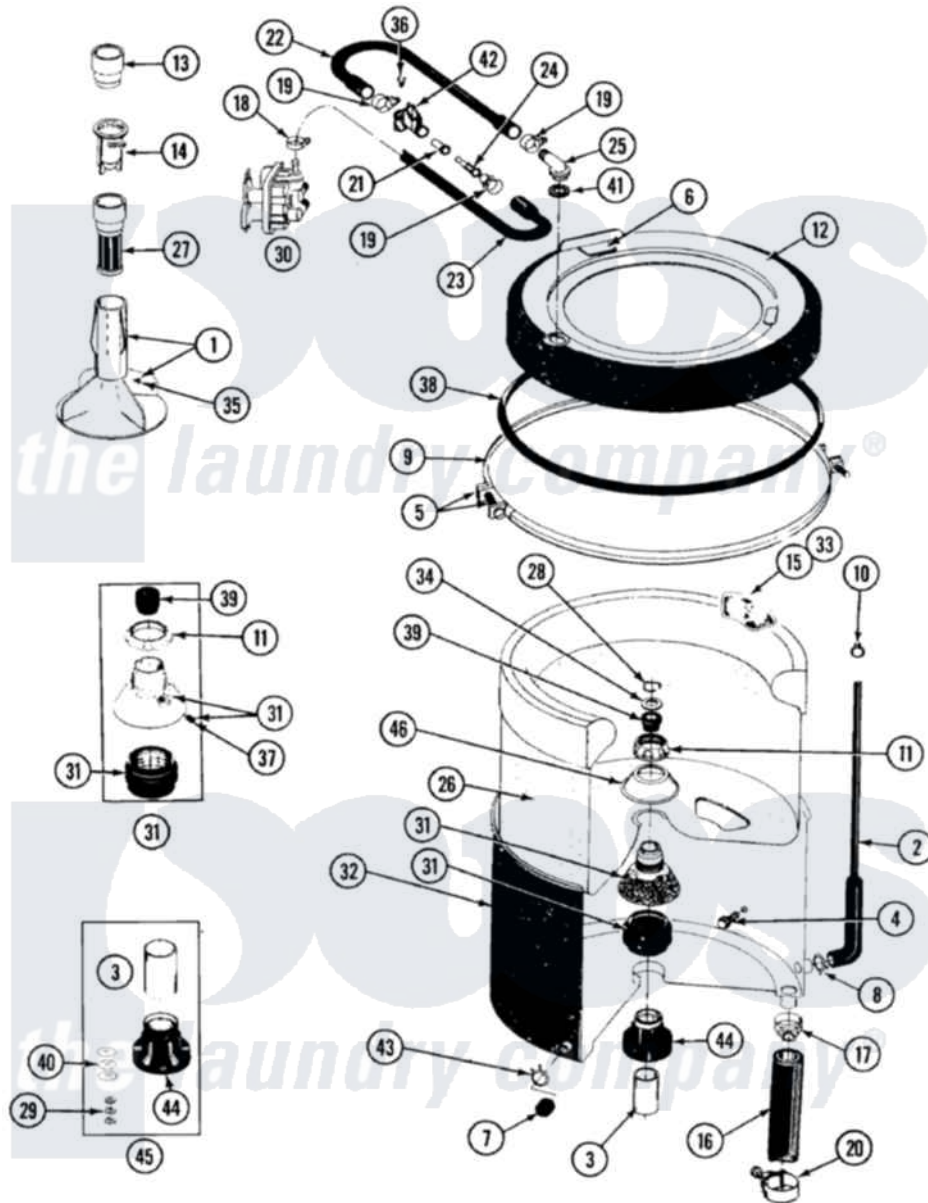

Maytag LAT8608AAE 06 - TUB (LAT8608AAE & ABE)

Maytag [Residential Maytag LAT8608AAE Washer Parts](#) Parts Diagram 06 - TUB (LAT8608AAE & ABE)
 Click on the part number to view part

Item	Original Part Number	Replaced By	Status	Part Description
1	207228			Agitator W/Lock Screw
2	212942	22001619		Tube, Water Level Switch
3	211130			Bearing Liner, Tub Bearing
4	200744	W10175939		Bolt
"	205254	W10175938		Bolt
5	205529			Nut And Bolt Kit For Tub Clam
6	215232			Bumper, Unbalance
7	214725			Cap For Spout-Outer Tub
8	211641			Clamp, 1-1/16"
9	200846			Clamp - Tub Cover
10	410296	596669		Clamp, Manifold
11	211047	6-2110472		Nut- Clamp
12	206380		Not Available	COVER, TUB
14	215733			Dispensing Cup
15	207219			Filter, Self-Cleaning
16	213045			Hose, Outer Tub Part Not Used

17	200900	616099	Clamp
18	201575		Clamp, Hose
19	202515	596669	Clamp, Manifold
20	202574	3367052	Clamp, Hose
21	213016	216201	Nozzle
22	Y215234		Hose, Injector Fill
23	213013		Hose, Injector
24	213015		Nozzle, Injector
25	215235		Tube, Injector
26	207831	Not Available	TUB, INNER (W/PLUG)
27	207426		Lint Filter Deep
28	Y015667		Retaining Ring
29	Y054867		Washer, Lock
30	205613		Water Valve
31	204012	6-2095720	Mounting S
32	205484		Tub, Outer Part Not Used
33	215980		Plug, Filter Hole
34	Y015666		Washer, Retaining -
35	206478	Not Available	SCREW & WASHER FOR AGITATOR
36	312620		Screw, Sems
37	211618	22001423	Set Screw, Mounting Stem
38	211232		Seal, Tub Cover
39	Y0A4298	6-0A57420	Seal- Agitator
40	211100		Washer, Outer Tub
41	215233		Seal For Injector Tube
42	215447		Sleeve For Injector
43	214739	596669	Clamp, Manifold
44	200824	6-2040130	Tub Bearin
45	204013	6-2040130	Tub Bearin
46	211210		Washer, Clamping Nut