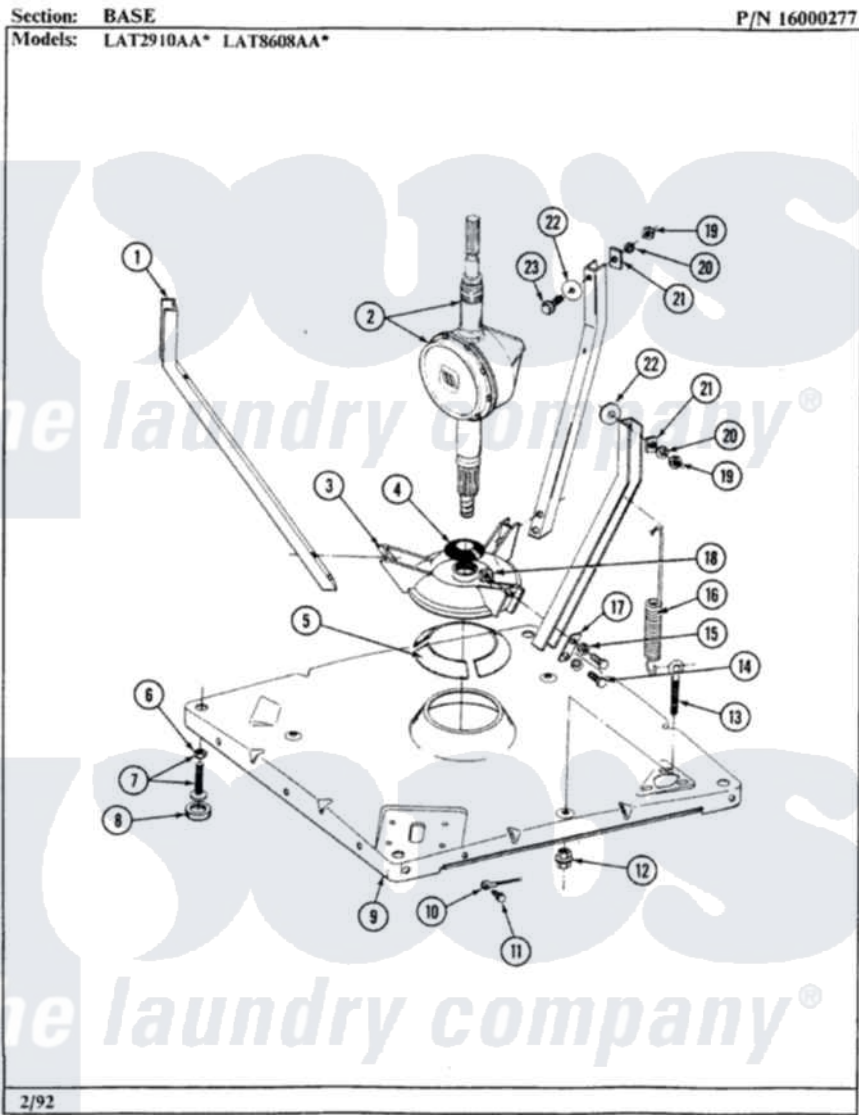

Maytag LAT8608AAL 01 - BASE

16

Maytag Residential Maytag LAT8608AAL Washer Parts Parts Diagram 01 - BASE
 Click on the part number to view part

Item	Original Part Number	Replaced By	Status	Part Description
1	213053			Brace, Tub Part Not Used
2	206707	6-2097750		Trans Dee
3	203725			Damper W/Bolt And Clip
4	211028	22001586		Deflector, Water
5	203956			Damper Pad Kit
6	210385			Lock Nut For Adjustable Leg
7	Y302699	22003428		Leg, Adjustable
8	210684			Foot, Adjustable Leg
9	203274			Base With Damper Pads
10	204807			Ground Wire, Supp. Plte To Top Cover
11	210186	3370225		Screw
12	211949			Nut, Adjustment Eyebolt
13	213120	216416		Bolt, Eye/Centering Spring
14	Y015627			Screw- Hex
15	911852	486009		Lockwasher
16	213054			Centering Spring - 3 Used

17	213073		Washer, Double Brace
18	Y052785		Nut, Brace To Damper
19	Y052734		Nut, Carrage Bolts And Bracket
20	Y054867		Washer, Lock
21	212979	Not Available	WASHER, TUB BRACE
22	211100		Washer, Outer Tub
23	200744	W10175939	Bolt
"	205254	W10175938	Bolt