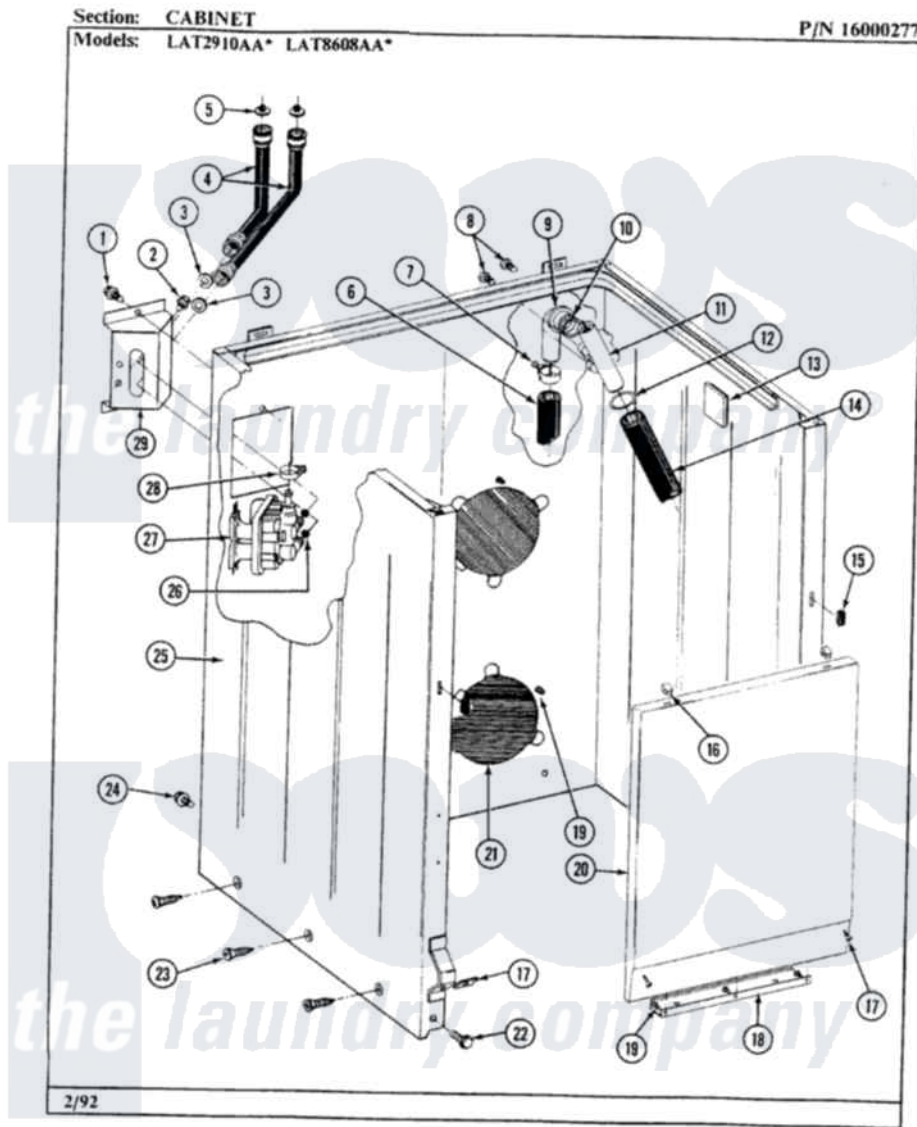

Maytag LAT8608AAL 02 - CABINET

Maytag Residential Maytag LAT8608AAL Washer Parts Parts Diagram 02 - CABINET
Click on the part number to view part

Item	Original Part Number	Replaced By	Status	Part Description
1	212276	W10116760		Screw
2	Y313561			Screw---NA
3	Y013783			Washer, Inlet Hose
4	202860			Inlet Hose Assembly
5	200961	12001413		Strainer And Washer Kit
6	Y059149			(7/8" I.D. CARTON OF 50 FT.)
"	216017			Hose, Drain
7	200908	285655		Clamp, Hose
8	Y014874			Screw, Idler Arm And Sleeve
9	Y216016	W10116738		Elbow
10	214765			Gasket, Siphon Break
11	206638			Siphon Break
12	202574	3367052		Clamp, Hose
13	215058			Pad, Cabinet Bumper
14	214767	22001448		Hose, Pump
15	214376	22002331		Spacer, Front Panel

16	212982	22001650	Fastener, Spring
17	204439		Screw And Fstner Assembly
18	213846		Guard, Belt
19	211294	90767	Screw, 8A X 3/8 HeX Washer Head Tapping
20	212998L	Not Available	FRONT PANEL-ALMOND
21	211878	Not Available	PLATE, ACCESS
22	213122	27001200	Screw
23	213007		Xfor Cabinet See Cabinet, Back
24	213121	3400111	Screw, 12-14 X 5/8
25	203319L	Not Available	(ALMOND)
26	214337	96160	Screen
27	205613		Water Valve
28	201575		Clamp, Hose
29	214812	22002361	Bracket, Water Valve