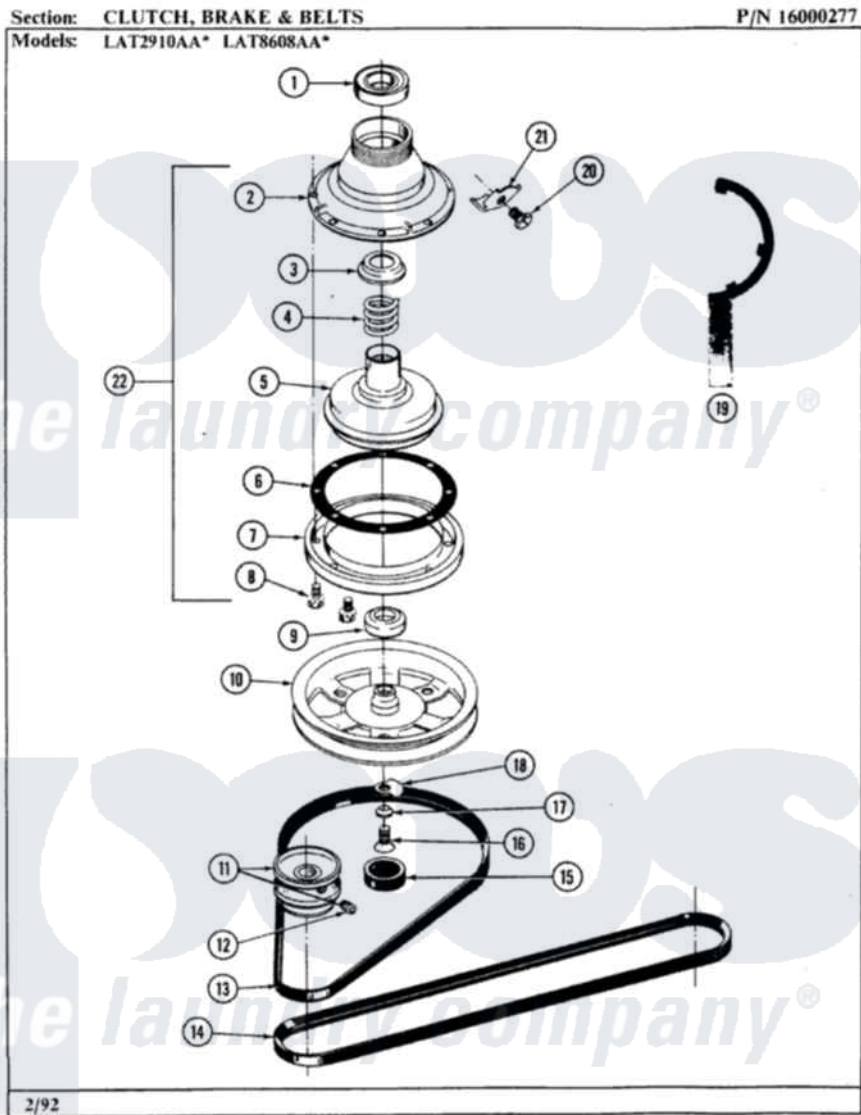

Maytag LAT8608AAL 03 - CLUTCH, BRAKE & BELTS

20

Maytag Residential Maytag LAT8608AAL Washer Parts Parts Diagram 03 - CLUTCH, BRAKE & BELTS
 Click on the part number to view part

Item	Original Part Number	Replaced By	Status	Part Description
1	Y200720	22003441		Bearing, Rear
2	211045	6-2011900		Brake Asse
3	211039	6-2011900		Brake Asse
4	211041	6-2011900		Brake Asse
5	201126	6-2011900		Brake Asse
6	211042	6-2011900		Brake Asse
7	211043	6-2011900		Brake Asse
8	211000			SCREW, BRAKE DRUM (HEX HEAD)
9	200835			Bearing, Brake Rotor
10	211059	6-2301530		Pulley
11	200816	6-2008160		Pulley- MO
12	Y053241			Set Screw, Motor Pulley
13	211125			V Belt, Drive Pulley
14	211124			Part Not Used
15	211038		Not Available	CAP, OIL RETAINER
16	211375	681582		Screw

17	211090	22003555	Washer, Stop Lug
18	211089		Lug, Stop Pulley
19	Y038315	038315	Tool
20	213326		Bolt, Sems Retaining Clip
21	213325		Clip, Retaining
22	201190	6-2011900	Brake Asse